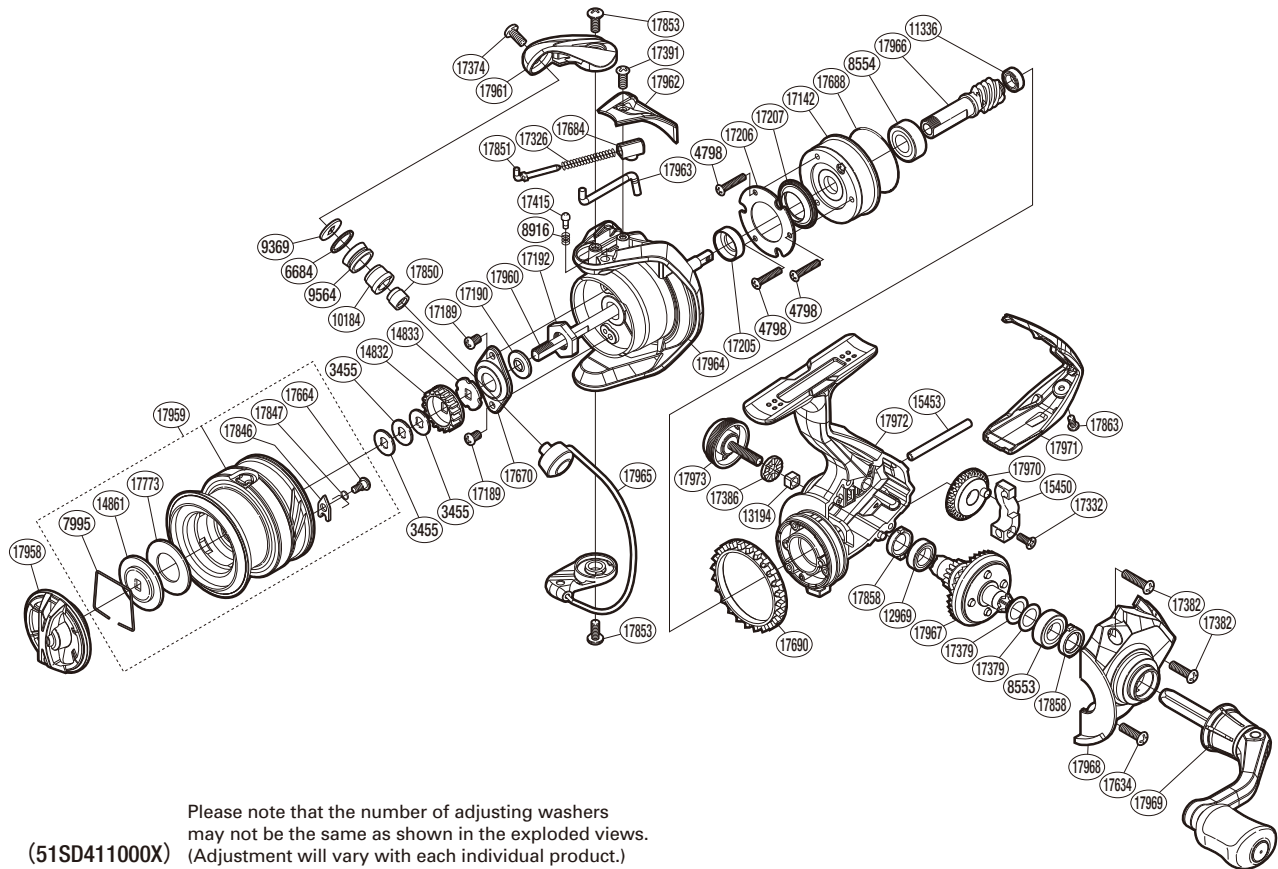

SHIMANO

NASCI

NAS-1000FB

Please note that the number of adjusting washers may not be the same as shown in the exploded views. (51SD411000X) (Adjustment will vary with each individual product.)

| Part No. | Description | Part No. | Description | Part No. | Description |
|----------|------------------------|----------|---------------------------|----------|---------------------|
| RD 3455 | Spool Washer | RD17192 | Rotor Nut | RD17850 | Line Roller Collar |
| RD 4798 | Screw | RD17205 | Rotor Ring | RD17851 | Bail Spring Guide |
| RD 6684 | Line Roller Spacer | RD17206 | Roller Clutch Reinforce | RD17853 | Screw |
| RD 7995 | Drag Washers Retainer | RD17207 | Roller Clutch Water Proof | RD17858 | Bearing Water Proof |
| RD 8553 | Ball Bearing | RD17326 | Bail Spring | RD17863 | Screw |
| RD 8554 | Ball Bearing | RD17332 | Screw | RD17958 | Drag Knob |
| RD 8916 | Click Spring | RD17374 | Screw | RD17959 | Spool Assembly |
| RD 9369 | Line Roller Washer | RD17379 | Washer | RD17960 | Main Shaft |
| RD 9564 | Line Roller | RD17382 | Screw | RD17961 | Bail Arm |
| RD10184 | Line Roller Bushing | RD17386 | Handle Screw Cap Spacer | RD17962 | Bail Spring Cover |
| RD11336 | Ball Bearing | RD17391 | Screw | RD17963 | Bail Trip Lever |
| RD12969 | Ball Bearing | RD17415 | Click Pin | RD17964 | Rotor |
| RD13194 | Handle Screw Lock | RD17634 | Screw | RD17965 | Bail Assembly |
| RD14832 | Spool Support A | RD17664 | Screw | RD17966 | Pinion Gear |
| RD14833 | Spool Support B | RD17670 | Rotor Nut Lock Plate | RD17967 | Drive Gear |
| RD14861 | Key Washer | RD17684 | Bail Spring Seat | RD17968 | Side Cover |
| RD15450 | Oscillating Slider | RD17688 | O Ring | RD17969 | Handle Assembly |
| RD15453 | Oscillating Guide | RD17690 | Friction Ring | RD17970 | Oscillating Gear |
| RD17142 | Roller Clutch Assembly | RD17773 | Drag Washer | RD17971 | Rear Protector |
| RD17189 | Screw | RD17846 | Drag Click | RD17972 | Body |
| RD17190 | Bearing Water Proof | RD17847 | Drag Click Spring | RD17973 | Handle Screw Cap |