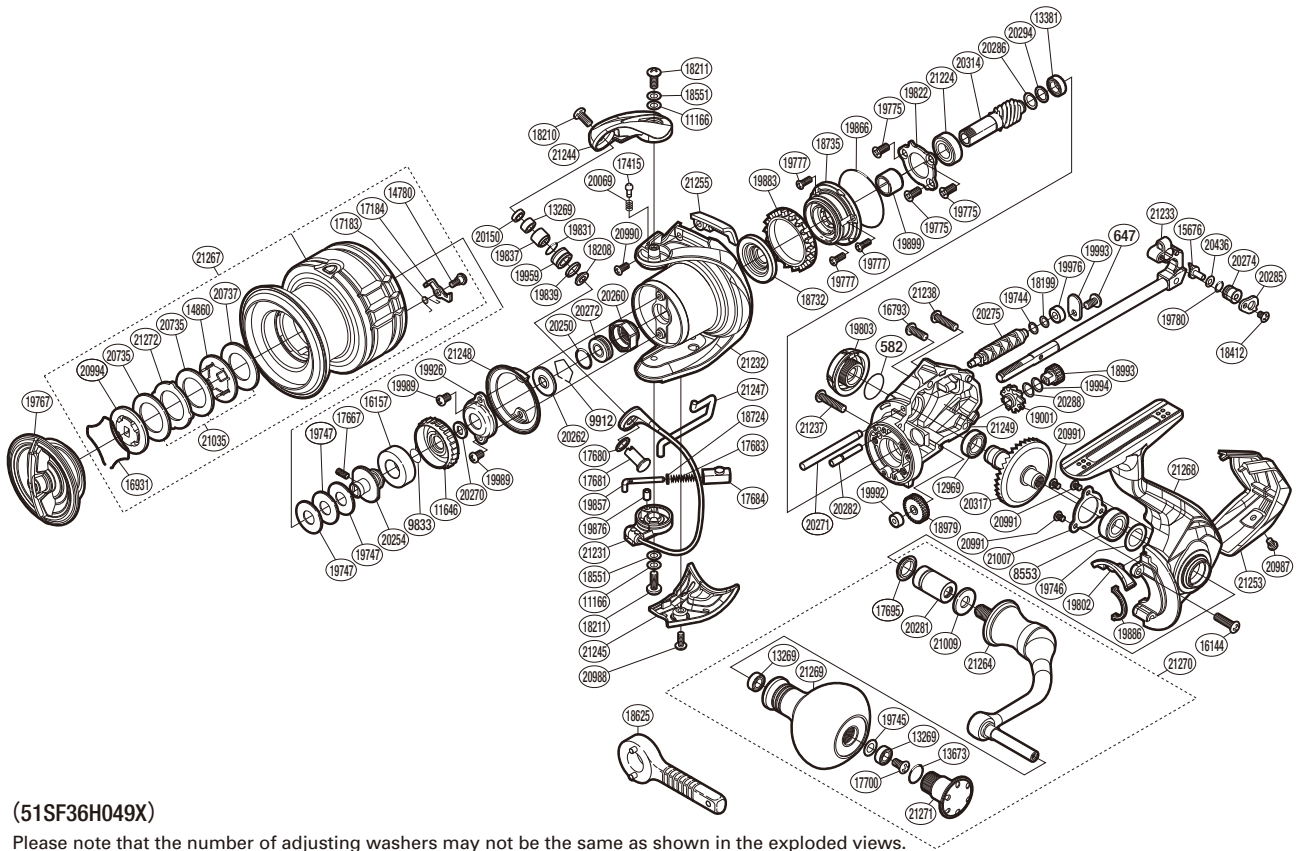

SHIMANO

VANFORD SA-RB

VFC5000XGF

(51SF36H049X)

Please note that the number of adjusting washers may not be the same as shown in the exploded views.
(Adjustment will vary with each individual product.)

Part No.	Description	Part No.	Description	Part No.	Description
RD 0582	O Ring	RD19745	Washer	RD20288	Spacer
RD 0647	Screw	RD19746	Washer	RD20294	Washer
RD 8553	Ball Bearing	RD19747	Washer	RD20314	Pinion Gear
RD 9833	Ratchet Spring	RD19767	Drag Knob Assembly	RD20317	Drive Gear
RD 9912	Bearing Retainer	RD19775	Screw	RD20436	Washer
RD11166	Washer	RD19777	Screw	RD20735	Drag Washer
RD11646	Drag Click Ratchet	RD19780	O Ring	RD20737	Drag Washer
RD12969	Ball Bearing	RD19802	Bail Trip Strike	RD20987	Screw
RD13269	Ball Bearing	RD19803	Handle Screw Cap	RD20988	Screw
RD13381	Ball Bearing	RD19822	Bearing Retainer	RD20990	Screw
RD13673	O Ring	RD19831	O Ring	RD20991	Screw
RD14780	Screw	RD19837	Line Roller Bushing	RD20994	Key Washer
RD14860	Key Washer	RD19839	Line Roller Spacer	RD21007	Bearing Retainer
RD15676	Oscillating Pawl	RD19857	Bail Spring Guide A	RD21009	Washer
RD16144	Screw	RD19866	O Ring	RD21035	Drag Washer
RD16157	Spool Bushing	RD19876	Bail Spring Guide A Bush	RD21224	Ball Bearing
RD16793	Screw	RD19883	Friction Ring	RD21231	Bail Assembly
RD16931	Drag Washer Retainer	RD19886	Flange Water Proof	RD21232	Rotor Assembly
RD17183	Drag Click Spring	RD19899	Roller Clutch Inner	RD21233	Main Shaft Assembly
RD17184	Drag Click	RD19926	Rotor Nut Lock Plate	RD21237	Screw
RD17415	Click Pin	RD19959	Line Roller	RD21238	Screw
RD17667	Set Screw	RD19976	Worm Bushing (Rear)	RD21244	Bail Arm
RD17680	Washer	RD19989	Screw	RD21245	Bail Hold Support Guard
RD17681	Line Roller Support	RD19992	Worm Bushing (Front)	RD21247	Bail Trip Lever
RD17683	Bail Spring	RD19993	Worm Shaft Retainer	RD21248	Rotor Brim
RD17684	Bail Spring Guide B	RD19994	Washer	RD21249	Body
RD17695	Handle Shaft Seal	RD20069	Click Spring	RD21253	Rear Protector
RD17700	Screw	RD20150	Line Roller Collar	RD21255	Counterweight Cover
RD18199	Spacer	RD20250	O Ring	RD21264	Handle Shank Assembly
RD18208	Spacer	RD20254	Bearing Bushing	RD21267	Spool Assembly
RD18210	Screw	RD20260	Rotor Nut	RD21268	Side Cover Assembly
RD18211	Screw	RD20262	Bearing Water Proof	RD21269	Handle Knob
RD18412	Screw	RD20270	Spool Support	RD21270	Handle Assembly
RD18551	Washer	RD20271	Oscillating Guide A	RD21271	Handle Knob Seal
RD18724	Spring Guide A Support	RD20272	Main Shaft Collar	RD21272	Eared Washer
RD18732	Rotor Ring	RD20274	Oscillating Slider Bushing		
RD18735	Roller Clutch Assembly	RD20275	Worm Shaft	RD18054	Anti Line Slip Sticker
RD18979	Idle Gear	RD20281	Handle Shaft Cover B		
RD18993	Idle Gear B Small	RD20282	Idle Gear B Shaft		
RD19001	Idle Gear B Large	RD20285	Oscillating Pawl Cover		
RD19744	Washer	RD20286	Washer	RD18625	Handle Knob Wrench (Accessory)