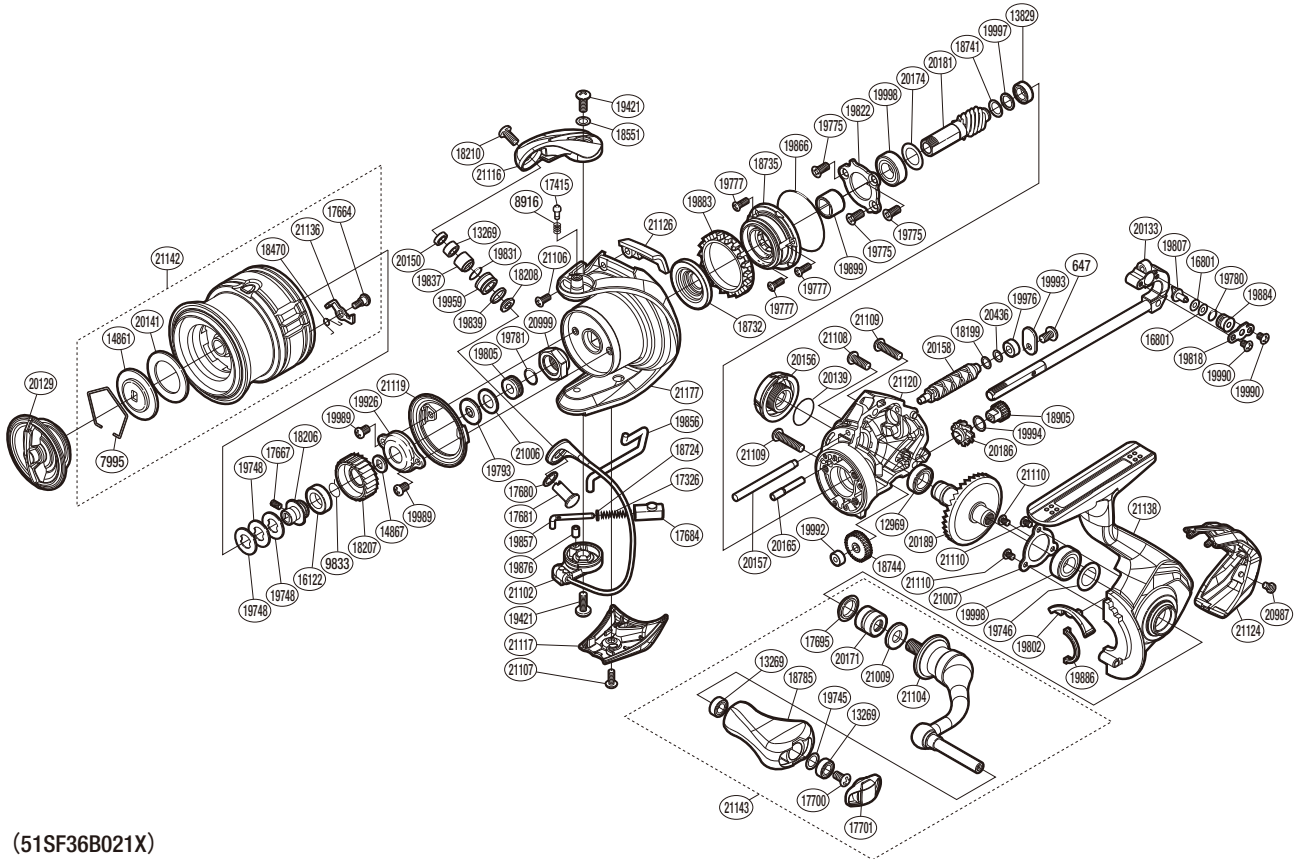

SHIMANO

VANFORD SA-RB

VFC2000SHGF

(51SF36B021X)

Please note that the number of adjusting washers may not be the same as shown in the exploded views.
(Adjustment will vary with each individual product.)

Part No.	Description	Part No.	Description	Part No.	Description
RD 0647	Screw	RD19746	Washer	RD20150	Line Roller Collar
RD 7995	Drag Washer Retainer	RD19748	Washer	RD20156	Handle Screw Cap
RD 8916	Click Spring	RD19775	Screw	RD20157	Oscillating Guide A
RD 9833	Ratchet Spring	RD19777	Screw	RD20158	Worm Shaft
RD12969	Ball Bearing	RD19780	O Ring	RD20165	Idle Gear B Shaft
RD13269	Ball Bearing	RD19781	O Ring	RD20171	Handle Shaft Cover B
RD13829	Ball Bearing	RD19793	Bearing Water Proof	RD20174	Washer
RD14861	Key Washer	RD19802	Bail Trip Strike	RD20181	Pinion Gear
RD14867	Spool Support	RD19805	Main Shaft Collar	RD20186	Idle Gear B Large
RD16122	Spool Bushing	RD19807	Oscillating Pawl	RD20189	Drive Gear
RD16801	Spacer	RD19818	Oscillating Pawl Cover	RD20436	Washer
RD17326	Bail Spring	RD19822	Bearing Retainer	RD20987	Screw
RD17415	Click Pin	RD19831	O Ring	RD20999	Rotor Nut
RD17664	Screw	RD19837	Line Roller Bushing	RD21006	Washer
RD17667	Set Screw	RD19839	Line Roller Spacer	RD21007	Bearing Retainer
RD17680	Washer	RD19856	Bail Trip Lever	RD21009	Washer
RD17681	Line Roller Support	RD19857	Bail Spring Guide A	RD21102	Bail Assembly
RD17684	Bail Spring Guide B	RD19866	O Ring	RD21106	Screw
RD17695	Handle Shaft Seal	RD19876	Bail Spring Guide A Bush	RD21107	Screw
RD17700	Screw	RD19883	Friction Ring	RD21108	Screw
RD17701	Handle Knob Seal	RD19884	Oscillating Slider Bushing	RD21109	Screw
RD18199	Spacer	RD19886	Flange Water Proof	RD21110	Screw
RD18206	Bearing Bushing	RD19899	Roller Clutch Inner	RD21116	Bail Arm
RD18207	Drag Click Ratchet	RD19926	Rotor Nut Lock Plate	RD21117	Bail Hold Support Guard
RD18208	Spacer	RD19959	Line Roller	RD21119	Rotor Brim
RD18210	Screw	RD19976	Worm Bushing (Rear)	RD21120	Body
RD18470	Drag Click Spring	RD19989	Screw	RD21124	Rear Protector
RD18551	Washer	RD19990	Screw	RD21126	Counter Weight Cover
RD18724	Spring Guide A Support	RD19992	Worm Bushing (Front)	RD21136	Drag Click
RD18732	Rotor Ring	RD19993	Worm Shaft Retainer	RD21138	Side Cover Assembly
RD18735	Roller Clutch Assembly	RD19994	Washer	RD21140	Handle Shank Assembly
RD18741	Washer	RD19997	Washer	RD21142	Spool Assembly
RD18744	Idle Gear	RD19998	Ball Bearing	RD21143	Handle Assembly
RD18785	Handle Knob	RD20129	Drag Knob Assembly	RD21177	Rotor Assembly
RD18905	Idle Gear B Small	RD20133	Main Shaft Assembly		
RD19421	Screw	RD20139	O Ring		
RD19745	Washer	RD20141	Drag Washer	RD18054	Anti Line Slip Sticker