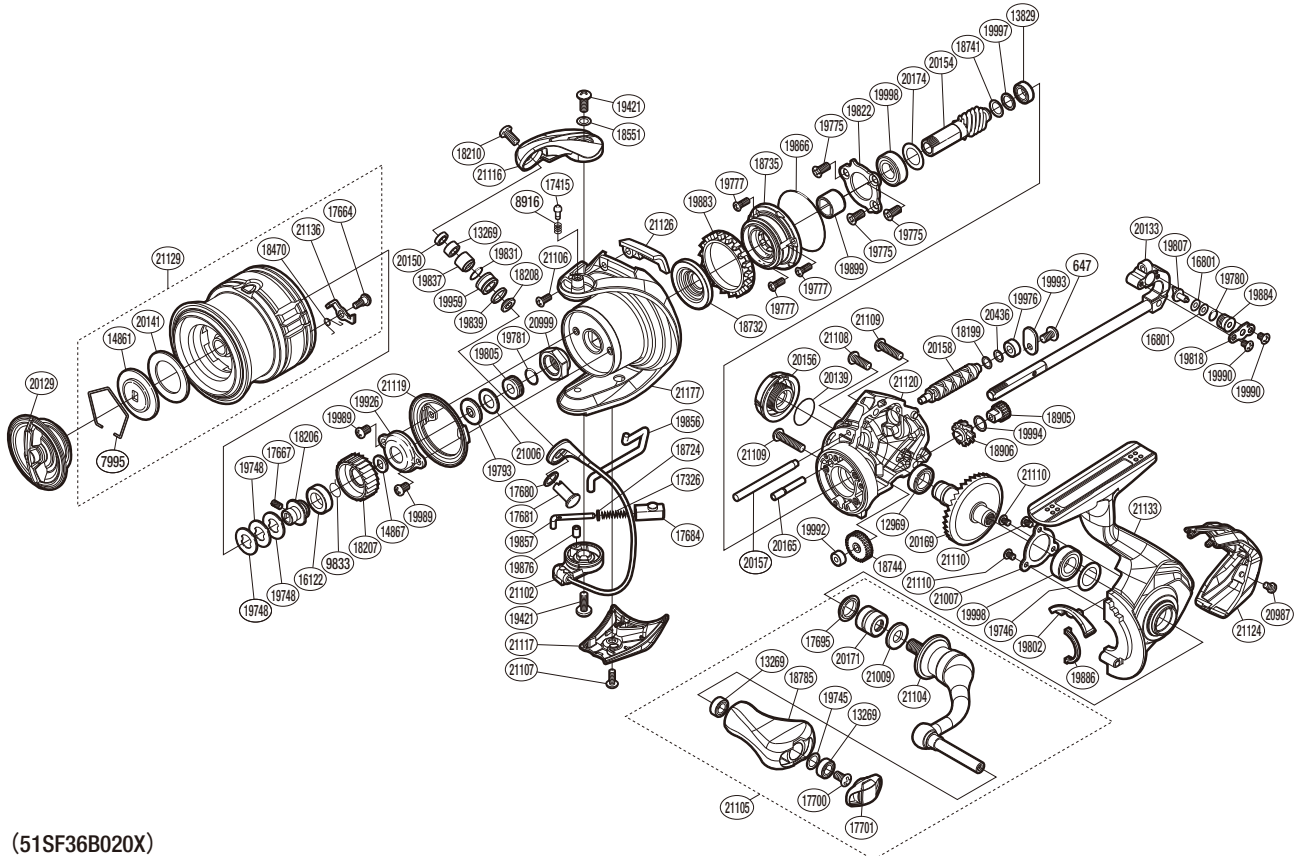

SHIMANO

VANFORD SA-RB

VFC2000SF

(51SF36B020X)

Please note that the number of adjusting washers may not be the same as shown in the exploded views.
(Adjustment will vary with each individual product.)

Part No.	Description	Part No.	Description	Part No.	Description
RD 0647	Screw	RD19745	Washer	RD20141	Drag Washer
RD 7995	Drag Washer Retainer	RD19746	Washer	RD20150	Line Roller Collar
RD 8916	Click Spring	RD19748	Washer	RD20154	Pinion Gear
RD 9833	Ratchet Spring	RD19775	Screw	RD20156	Handle Screw Cap
RD12969	Ball Bearing	RD19777	Screw	RD20157	Oscillating Guide A
RD13269	Ball Bearing	RD19780	O Ring	RD20158	Worm Shaft
RD13829	Ball Bearing	RD19781	O Ring	RD20165	Idle Gear B Shaft
RD14861	Key Washer	RD19793	Bearing Water Proof	RD20169	Drive Gear
RD14867	Spool Support	RD19802	Bail Trip Strike	RD20171	Handle Shaft Cover B
RD16122	Spool Bushing	RD19805	Main Shaft Collar	RD20174	Washer
RD16801	Spacer	RD19807	Oscillating Pawl	RD20436	Washer
RD17326	Bail Spring	RD19818	Oscillating Pawl Cover	RD20987	Screw
RD17415	Click Pin	RD19822	Bearing Retainer	RD20999	Rotor Nut
RD17664	Screw	RD19831	O Ring	RD21006	Washer
RD17667	Set Screw	RD19837	Line Roller Bushing	RD21007	Bearing Retainer
RD17680	Washer	RD19839	Line Roller Spacer	RD21009	Washer
RD17681	Line Roller Support	RD19856	Bail Trip Lever	RD21102	Bail Assembly
RD17684	Bail Spring Guide B	RD19857	Bail Spring Guide A	RD21104	Handle Shank Assembly
RD17695	Handle Shaft Seal	RD19866	O Ring	RD21105	Handle Assembly
RD17700	Screw	RD19876	Bail Spring Guide A Bush	RD21106	Screw
RD17701	Handle Knob Seal	RD19883	Friction Ring	RD21107	Screw
RD18199	Spacer	RD19884	Oscillating Slider Bushing	RD21108	Screw
RD18206	Bearing Bushing	RD19886	Flange Water Proof	RD21109	Screw
RD18207	Drag Click Ratchet	RD19899	Roller Clutch Inner	RD21110	Screw
RD18208	Spacer	RD19926	Rotor Nut Lock Plate	RD21116	Bail Arm
RD18210	Screw	RD19959	Line Roller	RD21117	Bail Hold Support Guard
RD18470	Drag Click Spring	RD19976	Worm Bushing (Rear)	RD21119	Rotor Brim
RD18551	Washer	RD19989	Screw	RD21120	Body
RD18724	Spring Guide A Support	RD19990	Screw	RD21124	Rear Protector
RD18732	Rotor Ring	RD19992	Worm Bushing (Front)	RD21126	Counter Weight Cover
RD18735	Roller Clutch Assembly	RD19993	Worm Shaft Retainer	RD21129	Spool Assembly
RD18741	Washer	RD19994	Washer	RD21133	Side Cover Assembly
RD18744	Idle Gear	RD19997	Washer	RD21136	Drag Click
RD18785	Handle Knob	RD19998	Ball Bearing	RD21177	Rotor Assembly
RD18905	Idle Gear B Small	RD20129	Drag Knob Assembly		
RD18906	Idle Gear B Large	RD20133	Main Shaft Assembly		
RD19421	Screw	RD20139	O Ring	RD18054	Anti Line Slip Sticker