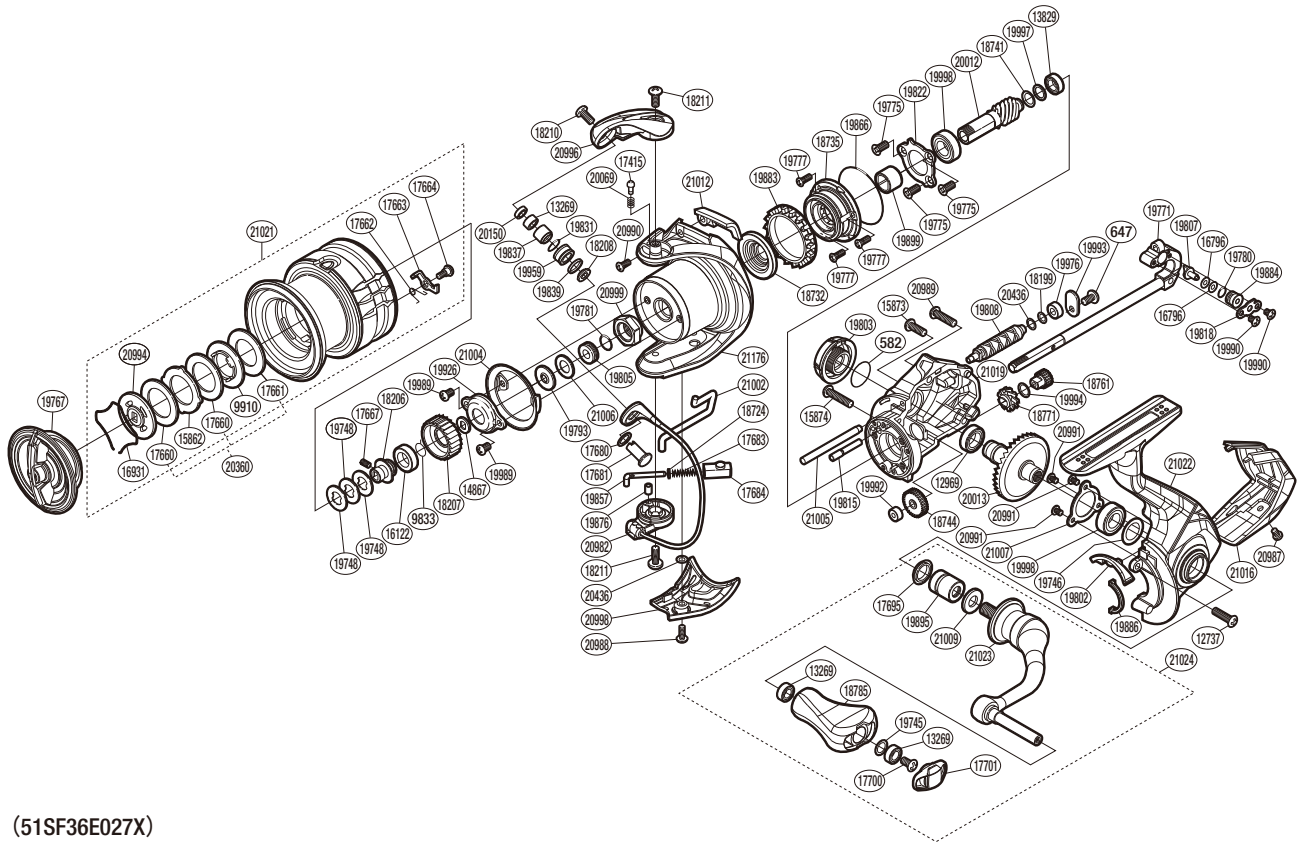

SHIMANO

VANFORD SA-RB

VF2500HGF

(51SF36E027X)

Please note that the number of adjusting washers may not be the same as shown in the exploded views.
(Adjustment will vary with each individual product.)

Part No.	Description	Part No.	Description	Part No.	Description
RD 0582	O Ring	RD18741	Washer	RD19990	Screw
RD 0647	Screw	RD18744	Idle Gear	RD19992	Worm Bushing (Front)
RD 9833	Ratchet Spring	RD18761	Idle Gear B Small	RD19993	Worm Shaft Retainer
RD 9910	Key Washer	RD18771	Idle Gear B Large	RD19994	Washer
RD12737	Screw	RD18785	Handle Knob	RD19997	Washer
RD12969	Ball Bearing	RD19745	Washer	RD19998	Ball Bearing
RD13269	Ball Bearing	RD19746	Washer	RD20012	Pinion Gear
RD13829	Ball Bearing	RD19748	Washer	RD20013	Drive Gear
RD14867	Spool Support	RD19767	Drag Knob Assembly	RD20069	Click Spring
RD15862	Eared Washer	RD19771	Main Shaft Assembly	RD20150	Line Roller Collar
RD15873	Screw	RD19775	Screw	RD20360	Drag Washer
RD15874	Screw	RD19777	Screw	RD20436	Washer
RD16122	Spool Bushing	RD19780	O Ring	RD20982	Bail Assembly
RD16796	Spacer	RD19781	O Ring	RD20987	Screw
RD16931	Drag Washer Retainer	RD19793	Bearing Water Proof	RD20988	Screw
RD17415	Click Pin	RD19802	Bail Trip Strike	RD20989	Screw
RD17660	Drag Washer	RD19803	Handle Screw Cap	RD20990	Screw
RD17661	Drag Washer	RD19805	Main Shaft Collar	RD20991	Screw
RD17662	Drag Click Spring	RD19807	Oscillating Pawl	RD20994	Key Washer
RD17663	Drag Click	RD19808	Worm Shaft	RD20996	Bail Arm
RD17664	Screw	RD19815	Idle Gear B Shaft	RD20998	Bail Hold Support Guard
RD17667	Set Screw	RD19818	Oscillating Pawl Cover	RD20999	Rotor Nut
RD17680	Washer	RD19822	Bearing Retainer	RD21002	Bail Trip Lever
RD17681	Line Roller Support	RD19831	O Ring	RD21004	Rotor Brim
RD17683	Bail Spring	RD19837	Line Roller Bushing	RD21005	Oscillating Guide A
RD17684	Bail Spring Guide B	RD19839	Line Roller Spacer	RD21006	Washer
RD17695	Handle Shaft Seal	RD19857	Bail Spring Guide A	RD21007	Bearing Retainer
RD17700	Screw	RD19866	O Ring	RD21009	Washer
RD17701	Handle Knob Seal	RD19876	Bail Spring Guide A Bush	RD21012	Counter Weight Cover
RD18199	Spacer	RD19883	Friction Ring	RD21016	Rear Protector
RD18206	Bearing Bushing	RD19884	Oscillating Slider Bushing	RD21019	Body
RD18207	Drag Click Ratchet	RD19886	Flange Water Proof	RD21021	Spool Assembly
RD18208	Spacer	RD19895	Handle Shaft Cover B	RD21022	Side Cover Assembly
RD18210	Screw	RD19899	Roller Clutch Inner	RD21023	Handle Shank Assembly
RD18211	Screw	RD19926	Rotor Nut Lock Plate	RD21024	Handle Assembly
RD18724	Spring Guide A Support	RD19959	Line Roller	RD21176	Rotor
RD18732	Rotor Ring	RD19976	Worm Bushing (Rear)		
RD18735	Roller Clutch Assembly	RD19989	Screw	RD18054	Anti Line Slip Sticker