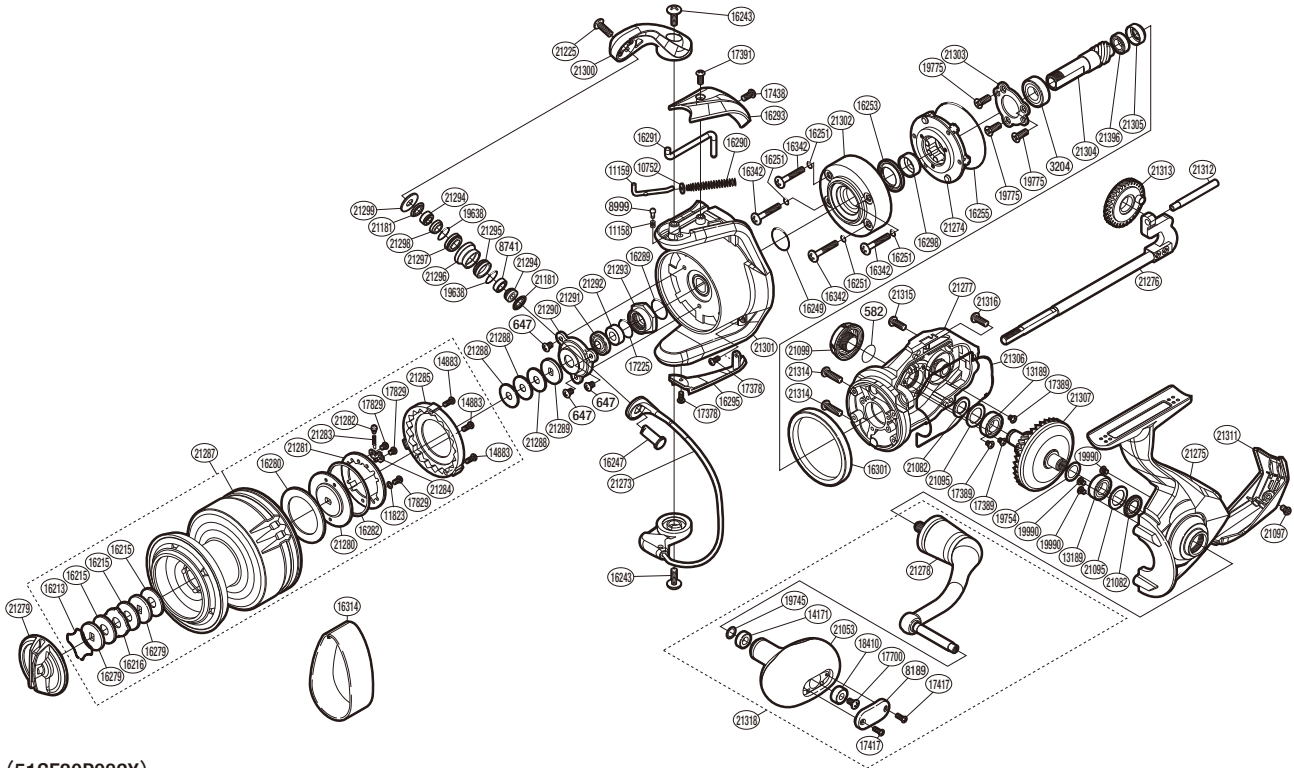

SHIMANO

SARAGOSA

SRG8000SWAHG

(51SF30P082X)

Please note that the number of adjusting washers may not be the same as shown in the exploded views.
(Adjustment will vary with each individual product.)

Part No.	Description	Part No.	Description	Part No.	Description
RD 0582	O Ring	RD17225	O Ring	RD21285	Drag Click Ratchet
RD 0647	Screw	RD17378	Screw	RD21287	Spool Assembly
RD 3204	Ball Bearing	RD17389	Screw	RD21288	Spool Washer
RD 8189	Handle Knob I.D. Plate	RD17391	Screw	RD21289	Spool Support
RD 8741	Ball Bearing	RD17417	Screw	RD21290	Nut Lock Plate
RD 8999	Click Pin	RD17438	Screw	RD21291	Bearing Water Proof
RD10752	Bail Spring Guide A Support	RD17700	Screw	RD21292	Main Shaft Spacer
RD11158	Click Spring	RD17829	Screw	RD21293	Rotor Nut
RD11159	Bail Spring Guide A	RD18410	Handle Knob Bushing A	RD21294	Line Roller Support Collar
RD11823	Washer	RD19638	O Ring	RD21295	Line Roller Bushing
RD13189	Ball Bearing	RD19745	Washer	RD21296	Line Roller
RD14171	Handle Knob Bushing B	RD19754	Washer	RD21297	Line Roller Bushing B
RD14883	Screw	RD19775	Screw	RD21298	Line Roller Collar
RD16213	Drag Washer Retainer	RD19990	Screw	RD21299	Line Roller Plate
RD16215	Drag Washer	RD21053	Handle Knob Assembly	RD21300	Bail Arm
RD16216	Eared Washer	RD21082	Bearing Water Proof	RD21301	Rotor
RD16243	Screw	RD21095	Washer	RD21302	Roller Clutch Waterproof Cover
RD16247	Line Roller Support	RD21097	Screw	RD21303	Bearing Retainer
RD16249	O Ring	RD21099	Handle Screw Cap	RD21304	Pinion Gear
RD16251	O Ring	RD21181	Line Roller Seal	RD21305	Bushing
RD16253	Roller Clutch Water Proof	RD21225	Screw	RD21306	Body Seal
RD16255	Roller Clutch O Ring	RD21273	Bail Assembly	RD21307	Drive Gear
RD16279	Key Washer	RD21274	Roller Clutch Assembly	RD21311	Rear Protector
RD16280	Drag Washer	RD21275	Side Cover	RD21312	Oscillating Guide
RD16282	Spool Drag Disk Seal	RD21276	Main Shaft Assembly	RD21313	Oscillating Gear
RD16289	O Ring	RD21277	Body Assembly	RD21314	Screw
RD16290	Bail Spring	RD21278	Handle Shank Assembly	RD21315	Screw
RD16291	Bail Trip Lever	RD21279	Drag Knob	RD21316	Screw
RD16293	Bail Spring Cover	RD21280	Spool Drag Disk	RD21318	Handle Assembly
RD16295	Bail Hold Support Guard	RD21281	Drag Plate Washer	RD21396	Ball Bearing
RD16298	Rotor Ring	RD21282	Drag Click		
RD16301	Friction Ring	RD21283	Drag Click Spring		
RD16342	Screw	RD21284	Drag Click Spring Holder	RD16314	Line Band (Accessory)