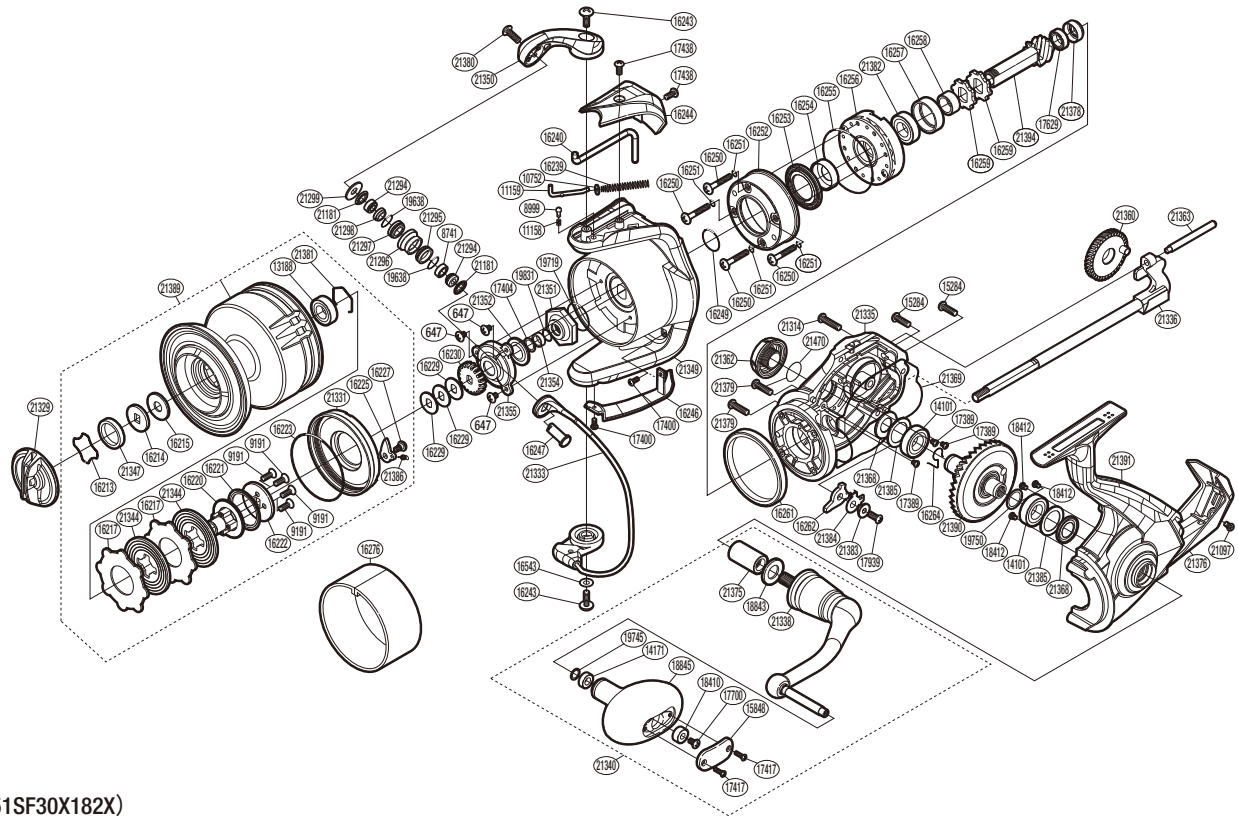

SHIMANO

SARAGOSA

SRG18000SWAHG

(51SF30X182X)

Please note that the number of adjusting washers may not be the same as shown in the exploded views.
(Adjustment will vary with each individual product.)

Part No.	Description	Part No.	Description	Part No.	Description
RD 0647	Screw	RD16256	Roller Clutch Assembly	RD21335	Body Assembly
RD 8741	Ball Bearing	RD16257	Bearing Housing	RD21336	Main Shaft Assembly
RD 8999	Click Pin	RD16258	Pinion Gear Collar	RD21338	Handle Shank Assembly
RD 9191	Screw	RD16259	Anti-Reverse Ratchet	RD21340	Handle Assembly
RD10752	Bail Spring Guide A Support	RD16261	Friction Ring	RD21344	Spool Drag Disk
RD11158	Click Spring	RD16262	Assist Anti-Reverse Pawl	RD21347	Thrust Bushing
RD11159	Bail Spring Guide A	RD16264	Anti-Reverse Pawl Spring	RD21349	Rotor
RD13188	Ball Bearing	RD16543	Washer	RD21350	Bail Arm
RD14101	Ball Bearing	RD17389	Screw	RD21351	Rotor Nut
RD14171	Handle Knob Bushing B	RD17400	Screw	RD21352	Bearing Water Proof
RD15284	Screw	RD17404	Washer	RD21354	Main Shaft Spacer
RD15848	Handle Knob I.D. Plate	RD17417	Screw	RD21355	Nut Lock Plate
RD16213	Drag Washer Retainer	RD17438	Screw	RD21360	Oscillating Gear
RD16214	Key Washer	RD17629	Ball Bearing	RD21362	Handle Screw Cap
RD16215	Drag Washer	RD17700	Screw	RD21363	Oscillating Guide
RD16217	Drag Washer	RD17939	Screw	RD21368	Bearing Water Proof
RD16220	Bearing Bushing	RD18410	Handle Knob Bushing A	RD21369	Body Seal
RD16221	Bearing Water Proof	RD18412	Screw	RD21375	Handle Shaft Cover B
RD16222	Spool Support	RD18843	Washer	RD21376	Rear Protector
RD16223	O Ring	RD18845	Handle Knob Assembly	RD21378	Pinion Gear Bushing
RD16225	Drag Click	RD19638	O Ring	RD21379	Screw
RD16227	Screw	RD19719	O Ring	RD21380	Screw
RD16229	Spool Support Washer	RD19745	Washer	RD21381	Bearing Retainer
RD16230	Spool Support	RD19750	Washer	RD21382	Ball Bearing
RD16239	Bail Spring	RD19831	O Ring	RD21383	Anti-Reverse Pawl Collar
RD16240	Bail Trip Lever	RD21097	Screw	RD21384	Anti-Reverse Pawl Cover
RD16243	Screw	RD21181	Line Roller Seal	RD21385	Washer
RD16244	Bail Spring Cover	RD21294	Line Roller Support Collar	RD21386	Drag Click Spring
RD16246	Bail Hold Support Guard	RD21295	Line Roller Bushing	RD21389	Spool Assembly
RD16247	Line Roller Support	RD21296	Line Roller	RD21390	Drive Gear
RD16249	O Ring	RD21297	Line Roller Bushing B	RD21391	Side Cover Assembly
RD16250	Screw	RD21298	Line Roller Collar	RD21394	Pinion Gear
RD16251	O Ring	RD21299	Line Roller Plate	RD21470	O Ring
RD16252	Roller Clutch Cover	RD21314	Screw		
RD16253	Roller Clutch Waterproof	RD21329	Drag Knob		
RD16254	Rotor Ring	RD21331	Drag Cover Assembly		
RD16255	O Ring	RD21333	Bail Assembly	RD16276	Line Band (Accessory)