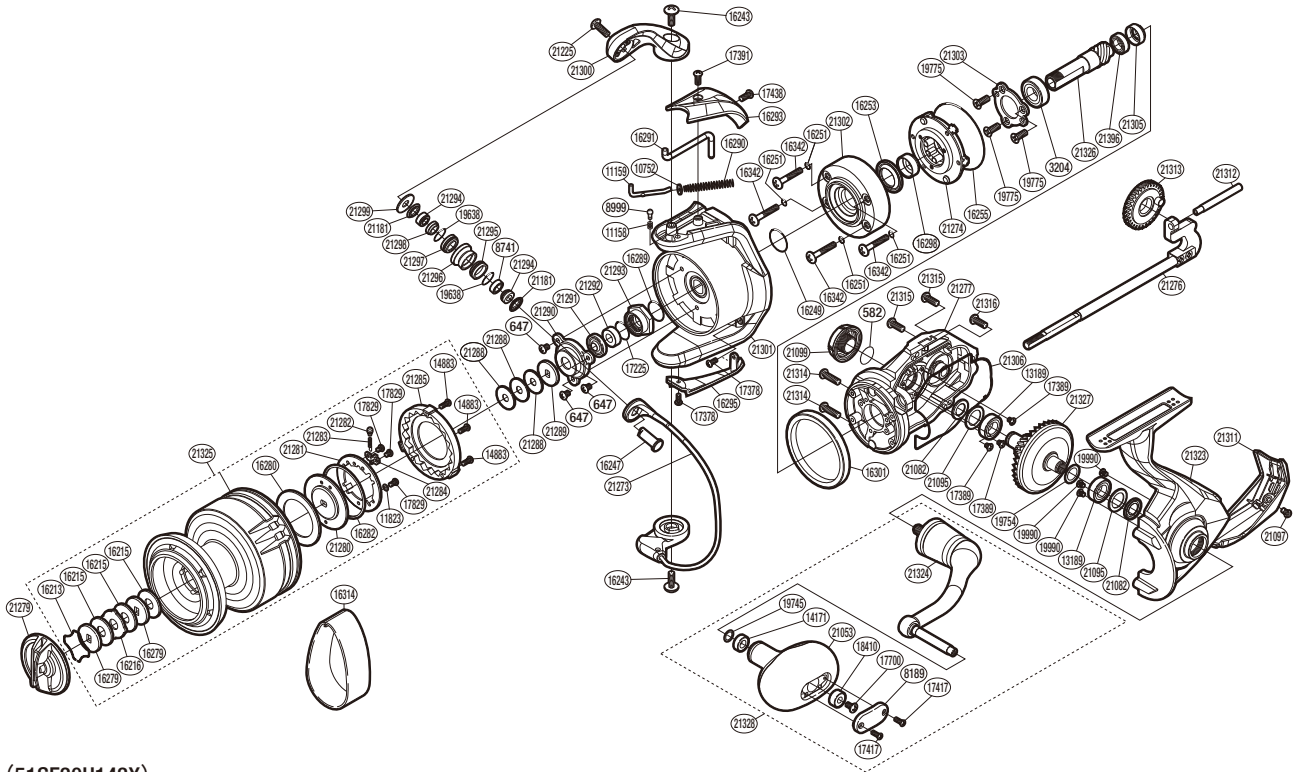

SHIMANO

SARAGOSA

SRG14000SWAXG

(51SF30U143X)

Please note that the number of adjusting washers may not be the same as shown in the exploded views.
(Adjustment will vary with each individual product.)

Part No.	Description	Part No.	Description	Part No.	Description
RD 0582	O Ring	RD17225	O Ring	RD21289	Spool Support
RD 0647	Screw	RD17378	Screw	RD21290	Nut Lock Plate
RD 3204	Ball Bearing	RD17389	Screw	RD21291	Bearing Water Proof
RD 8189	Handle Knob I.D. Plate	RD17391	Screw	RD21292	Main Shaft Spacer
RD 8741	Ball Bearing	RD17417	Screw	RD21293	Rotor Nut
RD 8999	Click Pin	RD17438	Screw	RD21294	Line Roller Support Collar
RD10752	Bail Spring Guide A Support	RD17700	Screw	RD21295	Line Roller Bushing
RD11158	Click Spring	RD17829	Screw	RD21296	Line Roller
RD11159	Bail Spring Guide A	RD18410	Handle Knob Bushing A	RD21297	Line Roller Bushing B
RD11823	Washer	RD19638	O Ring	RD21298	Line Roller Collar
RD13189	Ball Bearing	RD19745	Washer	RD21299	Line Roller Plate
RD14171	Handle Knob Bushing B	RD19754	Washer	RD21300	Bail Arm
RD14883	Screw	RD19775	Screw	RD21301	Rotor
RD16213	Drag Washer Retainer	RD19990	Screw	RD21302	Roller Clutch Waterproof Cover
RD16215	Drag Washer	RD21053	Handle Knob Assembly	RD21303	Bearing Retainer
RD16216	Eared Washer	RD21082	Bearing Water Proof	RD21305	Bushing
RD16243	Screw	RD21095	Washer	RD21306	Body Seal
RD16247	Line Roller Support	RD21097	Screw	RD21311	Rear Protector
RD16249	O Ring	RD21099	Handle Screw Cap	RD21312	Oscillating Guide
RD16251	O Ring	RD21181	Line Roller Seal	RD21313	Oscillating Gear
RD16253	Roller Clutch Water Proof	RD21225	Screw	RD21314	Screw
RD16255	Roller Clutch O Ring	RD21273	Bail Assembly	RD21315	Screw
RD16279	Key Washer	RD21274	Roller Clutch Assembly	RD21316	Screw
RD16280	Drag Washer	RD21276	Main Shaft Assembly	RD21323	Side Cover
RD16282	Spool Drag Disk Seal	RD21277	Body Assembly	RD21324	Handle Shank Assembly
RD16289	O Ring	RD21279	Drag Knob	RD21325	Spool Assembly
RD16290	Bail Spring	RD21280	Spool Drag Disk	RD21326	Pinion Gear
RD16291	Bail Trip Lever	RD21281	Drag Plate Washer	RD21327	Drive Gear
RD16293	Bail Spring Cover	RD21282	Drag Click	RD21328	Handle Assembly
RD16295	Bail Hold Support Guard	RD21283	Drag Click Spring	RD21396	Ball Bearing
RD16298	Rotor Ring	RD21284	Drag Click Spring Holder		
RD16301	Friction Ring	RD21285	Drag Click Ratchet		
RD16342	Screw	RD21288	Spool Washer	RD16314	Line Band (Accessory)