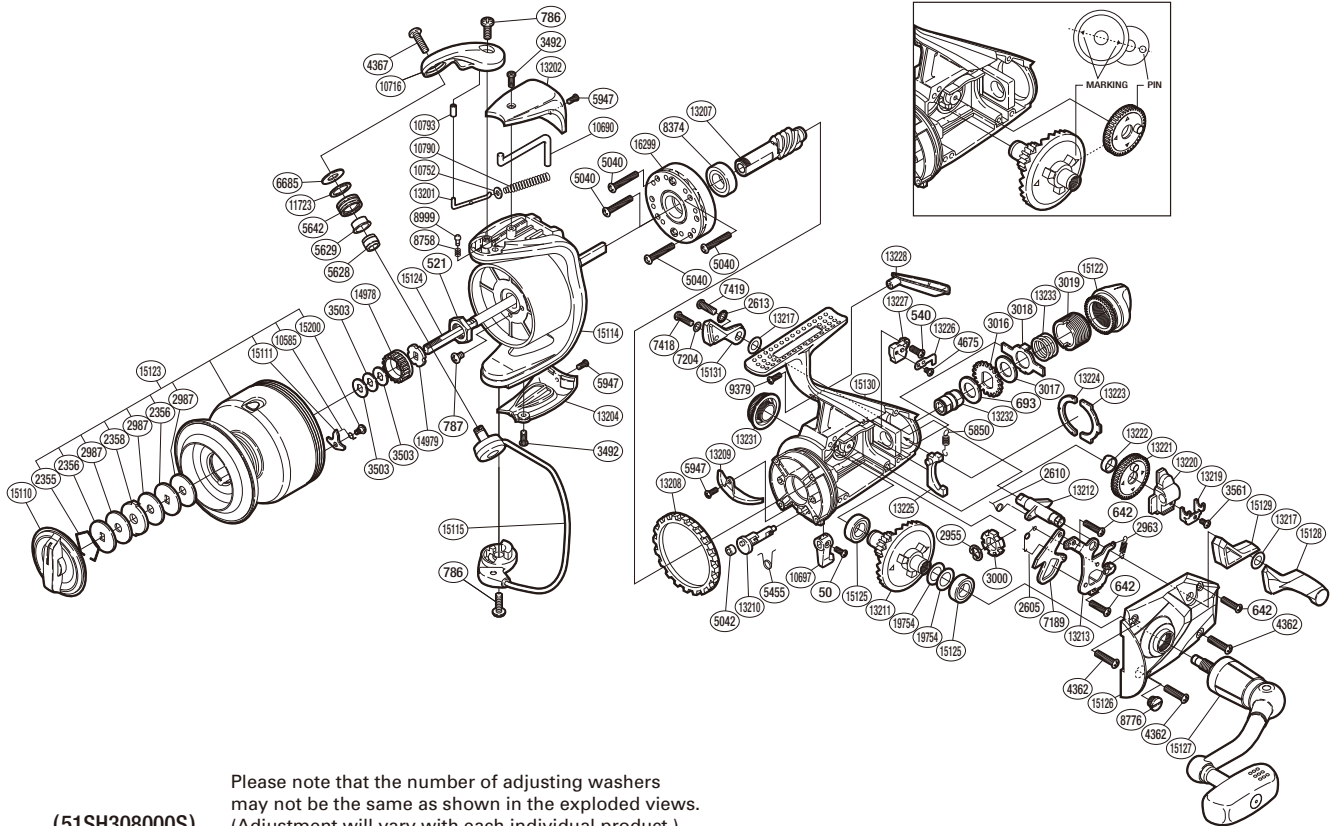

SHIMANO

BAITRUNNER

BTR-8000OC

(51SH308000S) Please note that the number of adjusting washers may not be the same as shown in the exploded views. (Adjustment will vary with each individual product.)

Part No.	Description	Part No.	Description	Part No.	Description
RD 0050	Screw	RD 5642	Line Roller	RD13219	Oscillating Slider Retainer
RD 0521	Rotor Nut	RD 5850	BaitRunner Pawl Spring	RD13220	Oscillating Slider
RD 0540	Screw	RD 5947	Screw	RD13221	Oscillating Gear
RD 0642	Screw	RD 6685	Line Roller Washer	RD13222	Oscillating Gear Bushing
RD 0693	Free Spool Tension Washer	RD 7189	Clutch Pawl	RD13223	Dial Retainer
RD 0786	Screw	RD 7204	Lock Washer	RD13224	Dial Retainer B
RD 0787	Screw	RD 7418	Screw	RD13225	BaitRunner Pawl
RD 2355	Drag Washers Retainer	RD 7419	Screw	RD13226	Dial Click
RD 2356	Key Washer	RD 8374	Ball Bearing	RD13227	BaitRunner Pawl Guide
RD 2358	Eared Washer	RD 8758	Click Spring	RD13228	Body I.D. Plate
RD 2605	Clutch Pawl Spring	RD 8776	Oil Cap	RD13231	Handle Screw Cap
RD 2610	Clutch Spring	RD 8999	Click Pin	RD13232	Free Spool Tension Shaft
RD 2613	Lock Washer	RD 9379	Screw	RD13233	Free Spool Tension Spring
RD 2955	C Lock	RD10585	Click Spring	RD14978	Spool Support A
RD 2963	BaitRunner Click Spring	RD10690	Bail Trip Lever	RD14979	Spool Support B
RD 2987	Drag Washer	RD10697	Anti-Reverse Lever	RD15110	Drag Knob
RD 3000	BaitRunner Ratchet	RD10716	Bail Arm	RD15111	Drag Click
RD 3016	Click Gear	RD10752	Spring Guide A Support	RD15114	Rotor
RD 3017	Free Spool Tension Washer	RD10790	Bail Spring	RD15115	Bail Assembly
RD 3018	Eared Washer	RD10793	Bail Arm Collar	RD15122	BaitRunner Tension Dial
RD 3019	Free Spool Tension Screw	RD11723	Line Roller Spacer	RD15123	Spool Assembly
RD 3492	Screw	RD13201	Bail Spring Guide A	RD15124	Main Shaft
RD 3503	Spool Washer	RD13202	Bail Spring Cover	RD15125	Ball Bearing
RD 3561	Screw	RD13204	Bail Hold Support Guard	RD15126	Side Cover
RD 4362	Screw	RD13207	Pinion Gear	RD15127	Handle Assembly
RD 4367	Screw	RD13208	Friction Ring	RD15128	BaitRunner Lever Arm L
RD 4675	Screw	RD13209	Bail Trip Strike	RD15129	BaitRunner Lever Bridge
RD 5040	Screw	RD13210	Anti-Reverse Cam	RD15130	Body
RD 5042	Anti-Reverse Cam Ring	RD13211	Drive Gear	RD15131	BaitRunner Lever Arm R
RD 5455	Anti-Reverse Cam Spring	RD13212	BaitRunner Lever Shaft	RD15200	Screw
RD 5628	Line Roller Collar	RD13213	Clutch Plate Assembly	RD16299	Roller Clutch Assembly
RD 5629	Line Roller Bushing	RD13217	Spacer	RD19754	Washer