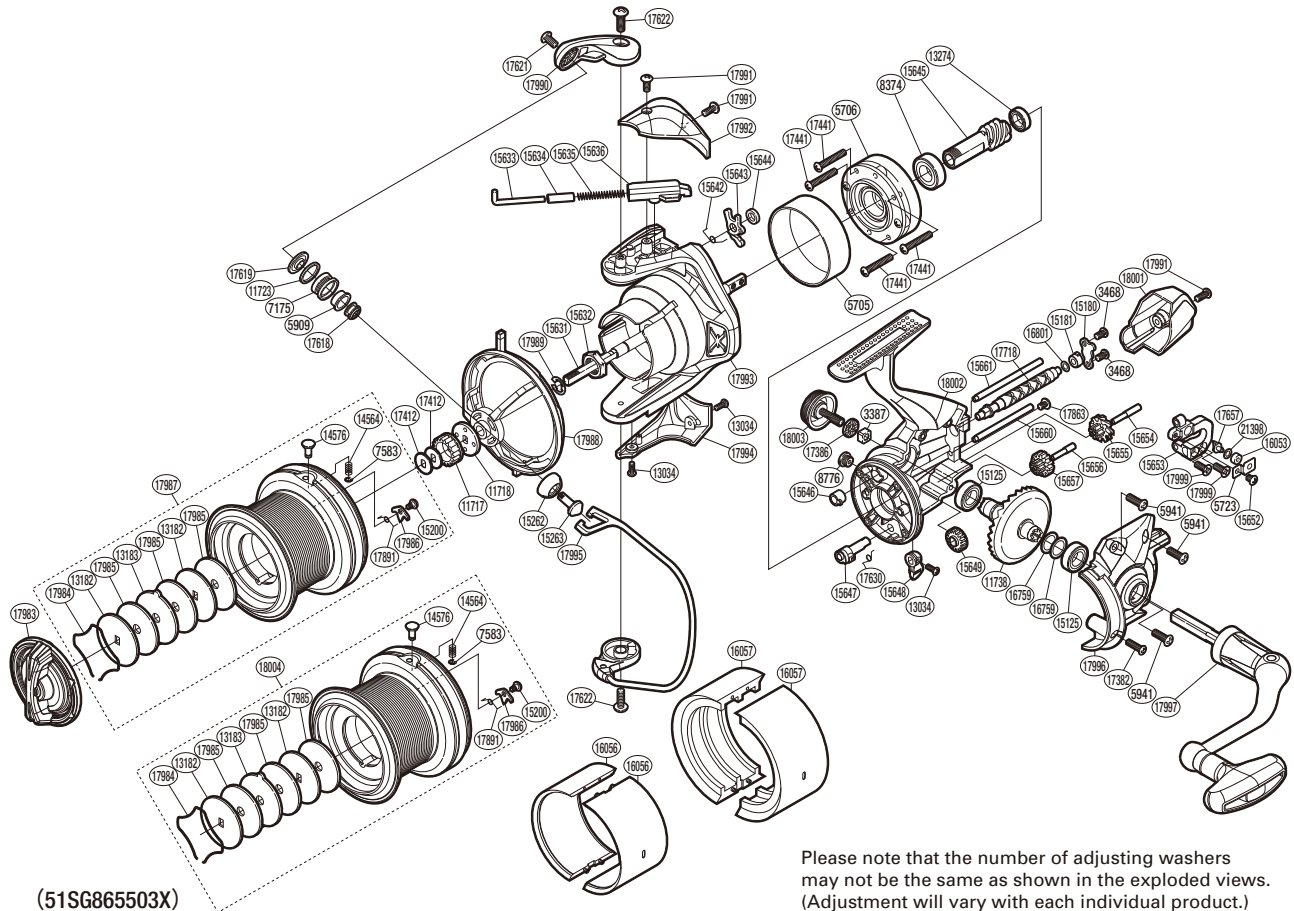

## ULT-5500XTD

(51SG865503X)

Part No.	Description	Part No.	Description	Part No.	Description
RD 3387	Handle Screw Lock	RD15634	Bail Spring Guide A Support	RD17630	Anti-Reverse Cam Spring
RD 3468	Screw	RD15635	Bail Spring	RD17657	Oscillating Pawl
RD 5705	Roller Clutch Ring	RD15636	Bail Spring Guide B	RD17718	Worm Shaft
RD 5706	Roller Clutch Assembly	RD15642	Lever Spring	RD17863	Screw
RD 5723	Oscillating Pawl Cover	RD15643	Bail Trip Lever	RD17891	Line Clip Spring
RD 5909	Line Roller Bushing	RD15644	Washer	RD17983	Drag Knob
RD 5941	Screw	RD15645	Pinion Gear	RD17984	Drag Washers Retainer
RD 7175	Line Roller	RD15646	Worm Bushing (Front)	RD17985	Drag Washer
RD 7583	E Lock	RD15647	Anti-Reverse Cam	RD17986	Drag Click
RD 8374	Ball Bearing	RD15648	Anti-Reverse Lever	RD17987	Spool Assembly
RD 8776	Oil Cap	RD15649	Idle Gear	RD17988	Line Safety Guard Assembly
RD11717	Spool Support A	RD15652	Screw	RD17989	E Lock
RD11718	Spool Support B	RD15653	Oscillating Slider	RD17990	Bail Arm
RD11723	Line Roller Spacer	RD15654	Idle Gear B Shaft	RD17991	Screw
RD11738	Drive Gear	RD15655	Idle Gear B	RD17992	Bail Spring Cover
RD13034	Screw	RD15656	Idle Gear C Shaft	RD17993	Rotor
RD13182	Key Washer	RD15657	Idle Gear C	RD17994	Bail Hold Support Guard
RD13183	Eared Washer	RD15660	Oscillating Guide A	RD17995	Bail Assembly
RD13274	Ball Bearing	RD15661	Oscillating Guide B	RD17996	Side Cover
RD14564	Drag Click Spring	RD16053	Oscillating Slider Bushing	RD17997	Handle Assembly
RD14576	Line Clip	RD16759	Washer	RD17999	Screw
RD15125	Ball Bearing	RD16801	Washer	RD18001	Rear Protector
RD15180	Worm Shaft Retainer	RD17382	Screw	RD18002	Body
RD15181	Worm Bushing (Rear)	RD17386	Handle Screw Cap Spacer	RD18003	Handle Screw Cap
RD15200	Screw	RD17412	Spool Washer	RD21398	Washer
RD15262	Line Roller Support Cover	RD17441	Screw		
RD15263	Line Roller Support	RD17618	Line Roller Collar	RD18004	Spare Spool Assembly
RD15631	Main Shaft	RD17619	Line Roller Washer		
RD15632	Rotor Nut	RD17621	Screw	RD16056	Spool Economizer A (4500) (accessory)
RD15633	Bail Spring Guide A	RD17622	Screw	RD16057	Spool Economizer B (3500) (accessory)