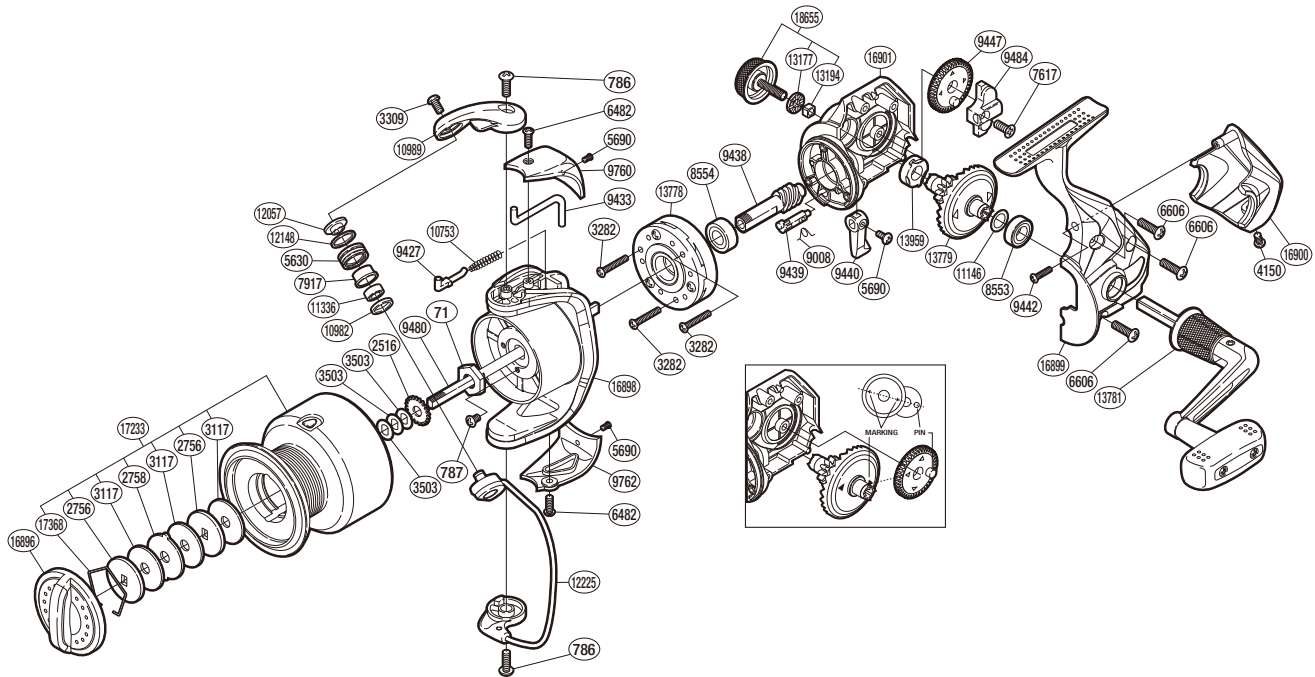

SHIMANO

NEXAVE SA-RB

NEX-4000FD

(51SG714004U)

Please note that the number of adjusting washers may not be the same as shown in the exploded views. (Adjustment will vary with each individual product.)

Part No.	Description	Part No.	Description	Part No.	Description
RD 0071	Rotor Nut	RD 8554	Ball Bearing	RD12057	Line Roller Washer
RD 0786	Screw	RD 9008	Anti-Reverse Cam Spring	RD12148	Line Roller Spacer
RD 0787	Screw	RD 9427	Bail Spring Guide	RD12225	Bail Assembly
RD 2516	Spool Support	RD 9433	Bail Trip Lever	RD13177	Handle Screw Cap Spacer
RD 2756	Key Washer	RD 9438	Pinion Gear	RD13194	Handle Screw Lock
RD 2758	Eared Washer	RD 9439	Anti-Reverse Cam	RD13778	Roller Clutch Assembly
RD 3117	Drag Washer	RD 9440	Anti-Reverse Lever	RD13779	Drive Gear
RD 3282	Screw	RD 9442	Screw	RD13781	Handle Assembly
RD 3309	Screw	RD 9447	Oscillating Gear	RD13959	Drive Gear Bushing
RD 3503	Spool Washer	RD 9480	Main Shaft	RD16896	Drag Knob
RD 4150	Screw	RD 9484	Oscillating Slider	RD16898	Rotor
RD 5630	Line Roller	RD 9760	Bail Spring Cover	RD16899	Side Cover
RD 5690	Screw	RD 9762	Bail Hold Support Guard	RD16900	Rear Protector
RD 6482	Screw	RD10753	Bail Spring	RD16901	Body
RD 6606	Screw	RD10982	Bearing Spacer	RD17233	Spool Assembly
RD 7617	Screw	RD10989	Bail Arm	RD17368	Drag Washers Retainer
RD 7917	Line Roller Bushing	RD11146	Washer	RD18655	Handle Screw Cap
RD 8553	Ball Bearing	RD11336	Ball Bearing		