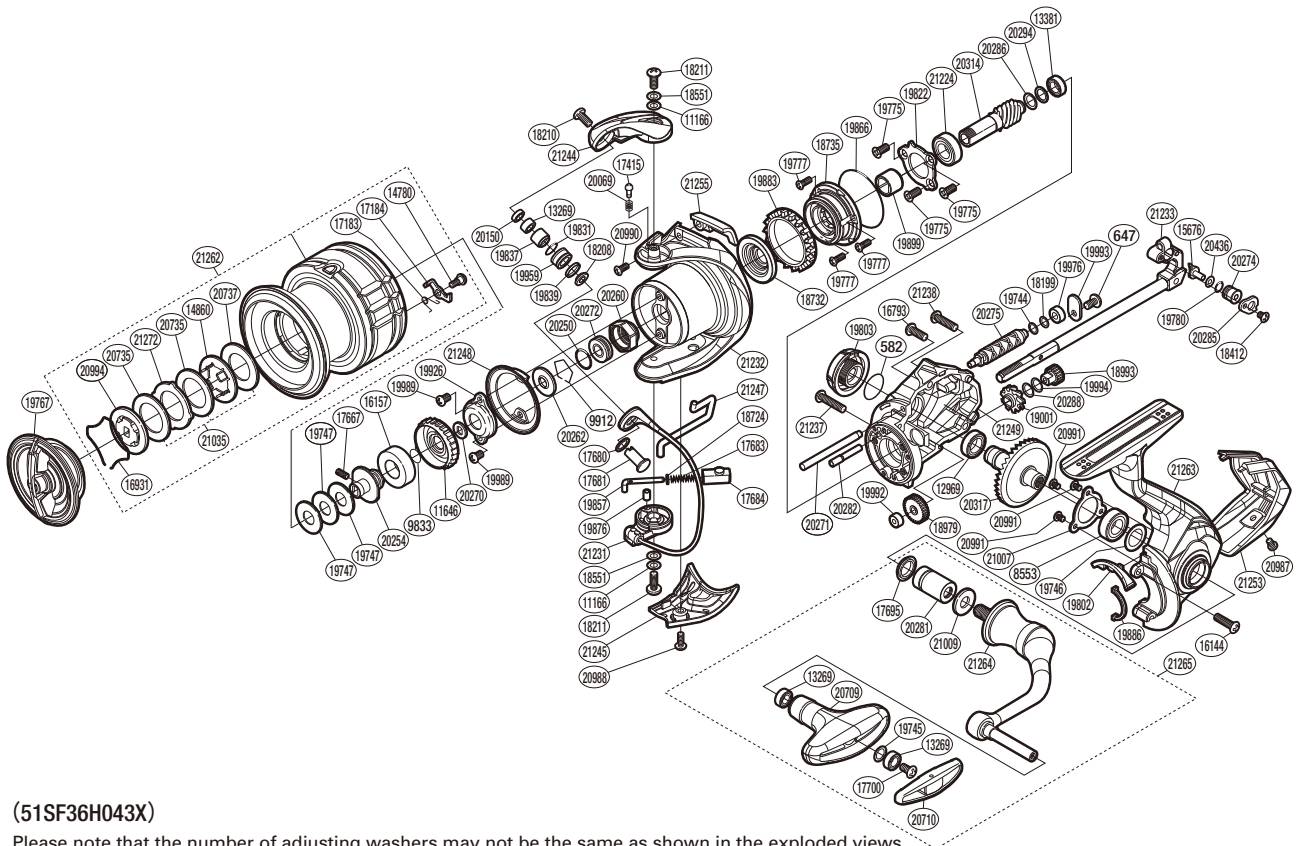

# SHIMANO

VANFORD SA-RB

VF4000XGF

(51SF36H043X)

Please note that the number of adjusting washers may not be the same as shown in the exploded views.  
(Adjustment will vary with each individual product.)

Part No.	Description	Part No.	Description	Part No.	Description
RD 0582	O Ring	RD19745	Washer	RD20286	Washer
RD 0647	Screw	RD19746	Washer	RD20288	Spacer
RD 8553	Ball Bearing	RD19747	Washer	RD20294	Washer
RD 9833	Ratchet Spring	RD19767	Drag Knob Assembly	RD20314	Pinion Gear
RD 9912	Bearing Retainer	RD19775	Screw	RD20317	Drive Gear
RD11166	Washer	RD19777	Screw	RD20436	Washer
RD11646	Drag Click Ratchet	RD19780	O Ring	RD20709	Handle Knob
RD12969	Ball Bearing	RD19802	Bail Trip Strike	RD20710	Handle Knob Seal
RD13269	Ball Bearing	RD19803	Handle Screw Cap	RD20735	Drag Washer
RD13381	Ball Bearing	RD19822	Bearing Retainer	RD20737	Drag Washer
RD14780	Screw	RD19831	O Ring	RD20987	Screw
RD14860	Key Washer	RD19837	Line Roller Bushing	RD20988	Screw
RD15676	Oscillating Pawl	RD19839	Line Roller Spacer	RD20990	Screw
RD16144	Screw	RD19857	Bail Spring Guide A	RD20991	Screw
RD16157	Spool Bushing	RD19866	O Ring	RD20994	Key Washer
RD16793	Screw	RD19876	Bail Spring Guide A Bush	RD21007	Bearing Retainer
RD16931	Drag Washer Retainer	RD19883	Friction Ring	RD21009	Washer
RD17183	Drag Click Spring	RD19886	Flange Water Proof	RD21035	Drag Washer
RD17184	Drag Click	RD19899	Roller Clutch Inner	RD21224	Ball Bearing
RD17415	Click Pin	RD19926	Rotor Nut Lock Plate	RD21231	Bail Assembly
RD17667	Set Screw	RD19959	Line Roller	RD21232	Rotor Assembly
RD17680	Washer	RD19976	Worm Bushing (Rear)	RD21233	Main Shaft Assembly
RD17681	Line Roller Support	RD19989	Screw	RD21237	Screw
RD17683	Bail Spring	RD19992	Worm Bushing (Front)	RD21238	Screw
RD17684	Bail Spring Guide B	RD19993	Worm Shaft Retainer	RD21244	Bail Arm
RD17695	Handle Shaft Seal	RD19994	Washer	RD21245	Bail Hold Support Guard
RD17700	Screw	RD20069	Click Spring	RD21247	Bail Trip Lever
RD18199	Spacer	RD20150	Line Roller Collar	RD21248	Rotor Brim
RD18208	Spacer	RD20250	O Ring	RD21249	Body
RD18210	Screw	RD20254	Bearing Bushing	RD21253	Rear Protector
RD18211	Screw	RD20260	Rotor Nut	RD21255	Counterweight Cover
RD18412	Screw	RD20262	Bearing Water Proof	RD21262	Spool Assembly
RD18551	Washer	RD20270	Spool Support	RD21263	Side Cover Assembly
RD18724	Spring Guide A Support	RD20271	Oscillating Guide A	RD21264	Handle Shank Assembly
RD18732	Rotor Ring	RD20272	Main Shaft Collar	RD21265	Handle Assembly
RD18735	Roller Clutch Assembly	RD20274	Oscillating Slider Bushing	RD21272	Eared Washer
RD18979	Idle Gear	RD20275	Worm Shaft		
RD18993	Idle Gear B Small	RD20281	Handle Shaft Cover B		
RD19001	Idle Gear B Large	RD20282	Idle Gear B Shaft		
RD19744	Washer	RD20285	Oscillating Pawl Cover	RD18054	Anti Line Slip Sticker