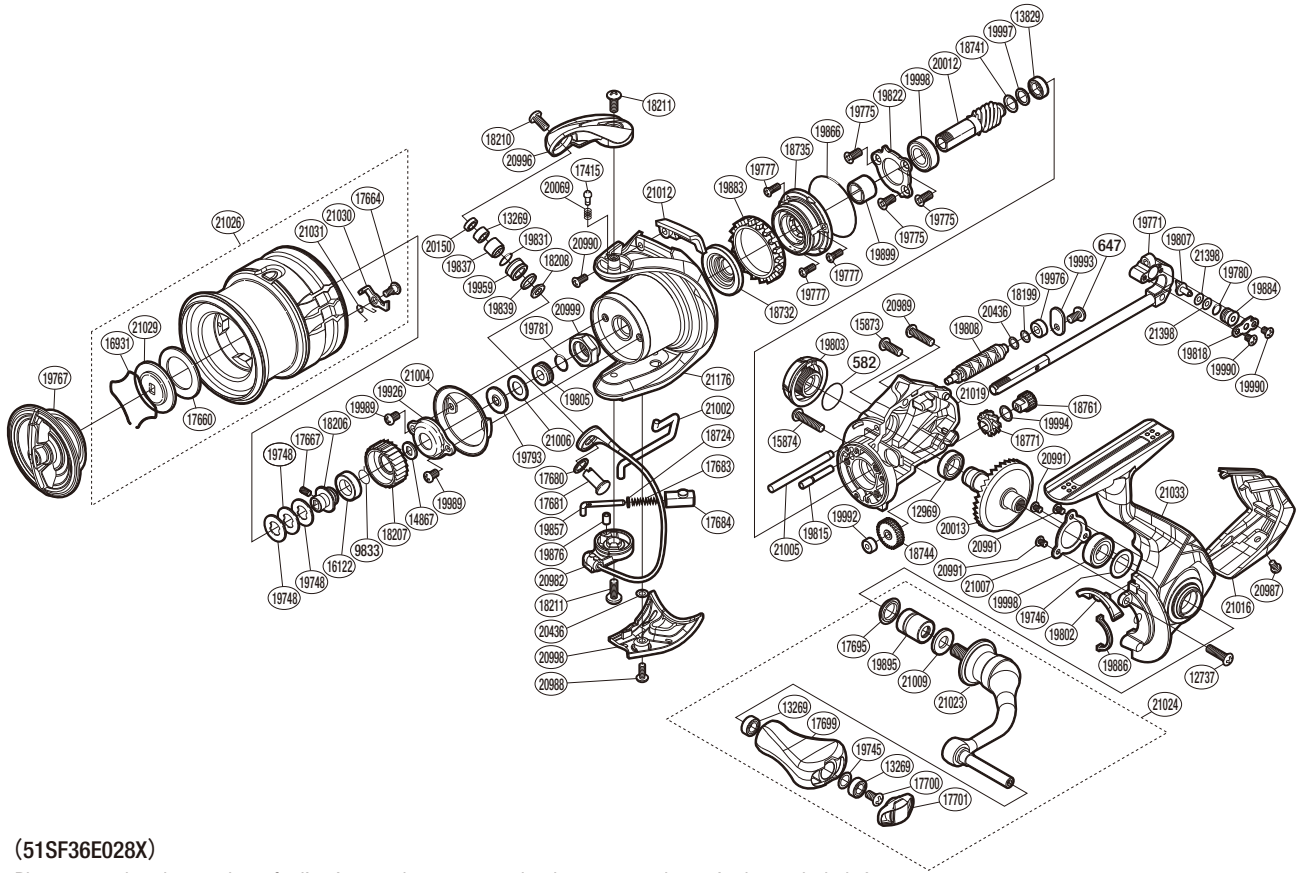

SHIMANO

VANFORD

VF2500SHGF

(51SF36E028X)

Please note that the number of adjusting washers may not be the same as shown in the exploded views.
(Adjustment will vary with each individual product.)

Part No.	Description	Part No.	Description	Part No.	Description
RD 0582	O Ring	RD19745	Washer	RD19997	Washer
RD 0647	Screw	RD19746	Washer	RD19998	Ball Bearing
RD 9833	Ratchet Spring	RD19748	Washer	RD20012	Pinion Gear
RD12737	Screw	RD19767	Drag Knob Assembly	RD20013	Drive Gear
RD12969	Ball Bearing	RD19771	Main Shaft Assembly	RD20069	Click Spring
RD13269	Ball Bearing	RD19775	Screw	RD20150	Line Roller Collar
RD13829	Ball Bearing	RD19777	Screw	RD20436	Washer
RD14867	Spool Support	RD19780	O Ring	RD20982	Bail Assembly
RD15873	Screw	RD19781	O Ring	RD20987	Screw
RD15874	Screw	RD19793	Bearing Water Proof	RD20988	Screw
RD16122	Spool Bushing	RD19802	Bail Trip Strike	RD20989	Screw
RD16931	Drag Washer Retainer	RD19803	Handle Screw Cap	RD20990	Screw
RD17415	Click Pin	RD19805	Main Shaft Collar	RD20991	Screw
RD17660	Drag Washer	RD19807	Oscillating Pawl	RD20996	Bail Arm
RD17664	Screw	RD19808	Worm Shaft	RD20998	Bail Hold Support Guard
RD17667	Set Screw	RD19815	Idle Gear B Shaft	RD20999	Rotor Nut
RD17680	Washer	RD19818	Oscillating Pawl Cover	RD21002	Bail Trip Lever
RD17681	Line Roller Support	RD19822	Bearing Retainer	RD21004	Rotor Brim
RD17683	Bail Spring	RD19831	O Ring	RD21005	Oscillating Guide A
RD17684	Bail Spring Guide B	RD19837	Line Roller Bushing	RD21006	Washer
RD17695	Handle Shaft Seal	RD19839	Line Roller Spacer	RD21007	Bearing Retainer
RD17699	Handle Knob	RD19857	Bail Spring Guide A	RD21009	Washer
RD17700	Screw	RD19866	O Ring	RD21012	Counter Weight Cover
RD17701	Handle Knob Seal	RD19876	Bail Spring Guide A Bush	RD21016	Rear Protector
RD18199	Spacer	RD19883	Friction Ring	RD21019	Body
RD18206	Bearing Bushing	RD19884	Oscillating Slider Bushing	RD21023	Handle Shank Assembly
RD18207	Drag Click Ratchet	RD19886	Flange Water Proof	RD21024	Handle Assembly
RD18208	Spacer	RD19895	Handle Shaft Cover B	RD21026	Spool Assembly
RD18210	Screw	RD19899	Roller Clutch Inner	RD21029	Key Washer
RD18211	Screw	RD19926	Rotor Nut Lock Plate	RD21030	Drag Click
RD18724	Spring Guide A Support	RD19959	Line Roller	RD21031	Drag Click Spring
RD18732	Rotor Ring	RD19976	Worm Bushing (Rear)	RD21033	Side Cover Assembly
RD18735	Roller Clutch Assembly	RD19989	Screw	RD21176	Rotor
RD18741	Washer	RD19990	Screw	RD21398	Washer
RD18744	Idle Gear	RD19992	Worm Bushing (Front)		
RD18761	Idle Gear B Small	RD19993	Worm Shaft Retainer		
RD18771	Idle Gear B Large	RD19994	Washer	RD18054	Anti Line Slip Sticker