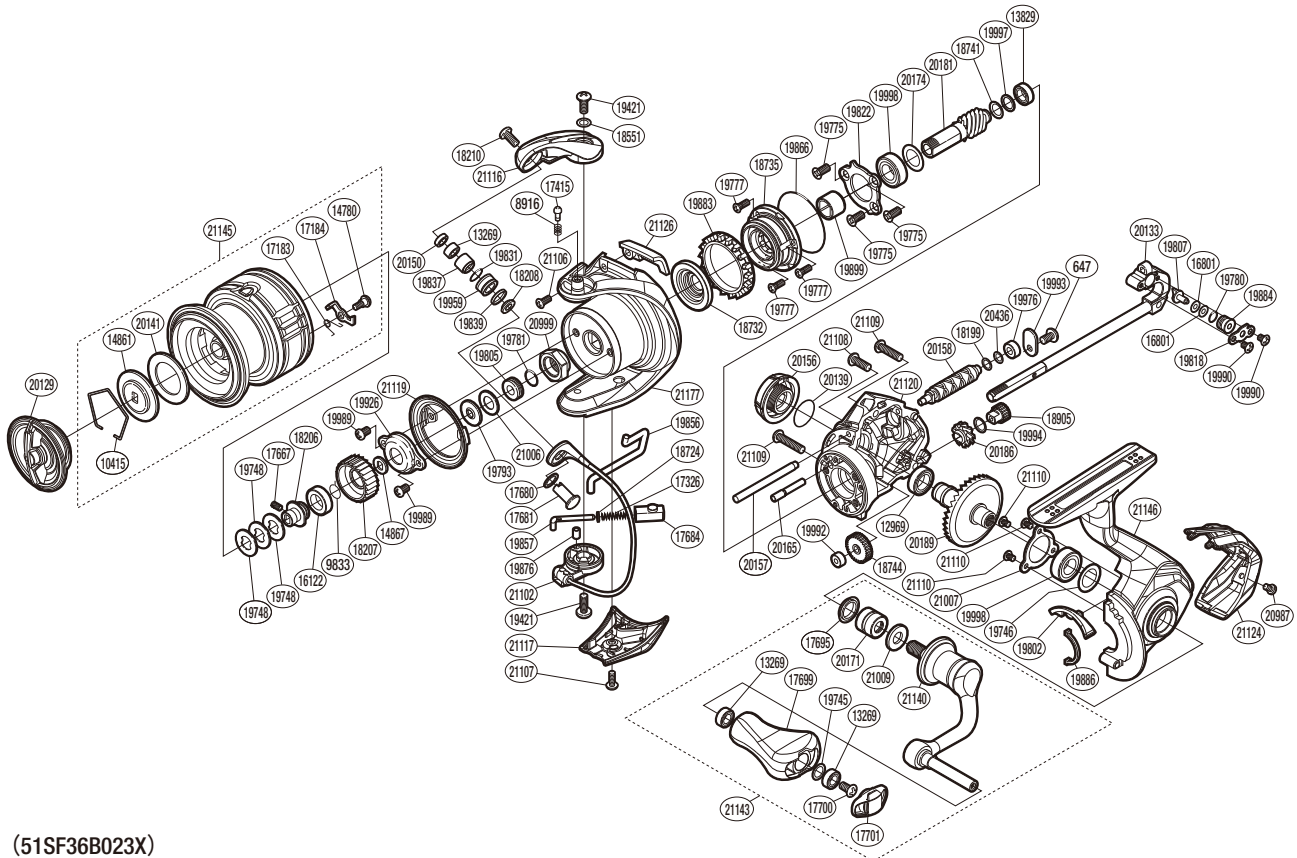

SHIMANO

VANFORD SA-RB

VFC2000HGF

(51SF36B023X)

Please note that the number of adjusting washers may not be the same as shown in the exploded views.
(Adjustment will vary with each individual product.)

Part No.	Description	Part No.	Description	Part No.	Description
RD 0647	Screw	RD19745	Washer	RD20141	Drag Washer
RD 8916	Click Spring	RD19746	Washer	RD20150	Line Roller Collar
RD 9833	Ratchet Spring	RD19748	Washer	RD20156	Handle Screw Cap
RD10415	Drag Washer Retainer	RD19775	Screw	RD20157	Oscillating Guide A
RD12969	Ball Bearing	RD19777	Screw	RD20158	Worm Shaft
RD13269	Ball Bearing	RD19780	O Ring	RD20165	Idle Gear B Shaft
RD13829	Ball Bearing	RD19781	O Ring	RD20171	Handle Shaft Cover B
RD14780	Screw	RD19793	Bearing Water Proof	RD20174	Washer
RD14861	Key Washer	RD19802	Bail Trip Strike	RD20181	Pinion Gear
RD14867	Spool Support	RD19805	Main Shaft Collar	RD20186	Idle Gear B Large
RD16122	Spool Bushing	RD19807	Oscillating Pawl	RD20189	Drive Gear
RD16801	Spacer	RD19818	Oscillating Pawl Cover	RD20436	Washer
RD17183	Drag Click Spring	RD19822	Bearing Retainer	RD20987	Screw
RD17184	Drag Click	RD19831	O Ring	RD20999	Rotor Nut
RD17326	Bail Spring	RD19837	Line Roller Bushing	RD21006	Washer
RD17415	Click Pin	RD19839	Line Roller Spacer	RD21007	Bearing Retainer
RD17667	Set Screw	RD19856	Bail Trip Lever	RD21009	Washer
RD17680	Washer	RD19857	Bail Spring Guide A	RD21102	Bail Assembly
RD17681	Line Roller Support	RD19866	O Ring	RD21106	Screw
RD17684	Bail Spring Guide B	RD19876	Bail Spring Guide A Bush	RD21107	Screw
RD17695	Handle Shaft Seal	RD19883	Friction Ring	RD21108	Screw
RD17699	Handle Knob	RD19884	Oscillating Slider Bushing	RD21109	Screw
RD17700	Screw	RD19886	Flange Water Proof	RD21110	Screw
RD17701	Handle Knob Seal	RD19899	Roller Clutch Inner	RD21116	Bail Arm
RD18199	Spacer	RD19926	Rotor Nut Lock Plate	RD21117	Bail Hold Support Guard
RD18206	Bearing Bushing	RD19959	Line Roller	RD21119	Rotor Brim
RD18207	Drag Click Ratchet	RD19976	Worm Bushing (Rear)	RD21120	Body
RD18208	Spacer	RD19989	Screw	RD21124	Rear Protector
RD18210	Screw	RD19990	Screw	RD21126	Counter Weight Cover
RD18551	Washer	RD19992	Worm Bushing (Front)	RD21140	Handle Shank Assembly
RD18724	Spring Guide A Support	RD19993	Worm Shaft Retainer	RD21143	Handle Assembly
RD18732	Rotor Ring	RD19994	Washer	RD21145	Spool Assembly
RD18735	Roller Clutch Assembly	RD19997	Washer	RD21146	Side Cover Assembly
RD18741	Washer	RD19998	Ball Bearing	RD21177	Rotor Assembly
RD18744	Idle Gear	RD20129	Drag Knob Assembly		
RD18905	Idle Gear B Small	RD20133	Main Shaft Assembly		
RD19421	Screw	RD20139	O Ring	RD18054	Anti Line Slip Sticker