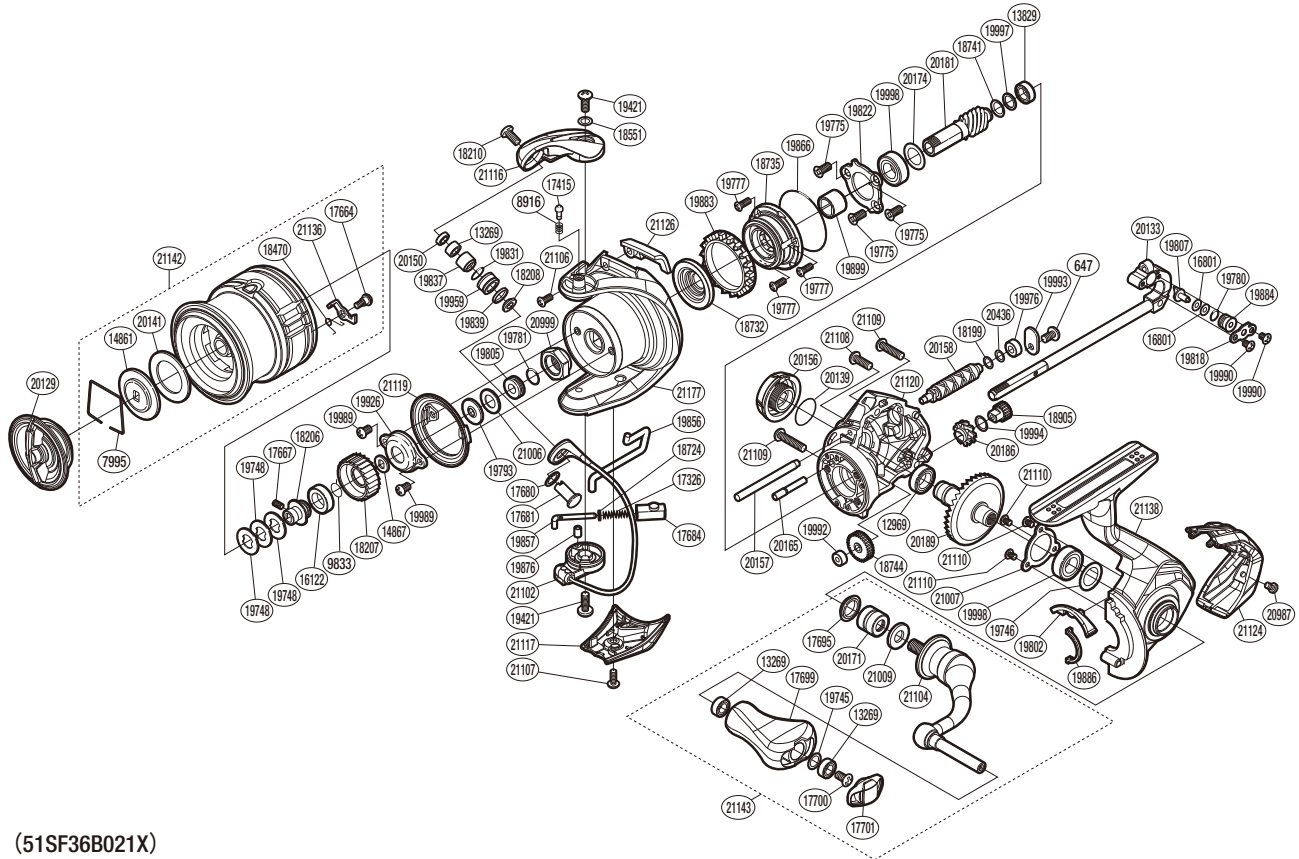

SHIMANO

VANFORD SA-RB

VFC2000SHGF

(51SF36B021X)

Please note that the number of adjusting washers may not be the same as shown in the exploded views.
(Adjustment will vary with each individual product.)

Part No.	Description	Part No.	Description	Part No.	Description
RD 0647	Screw	RD19746	Washer	RD20150	Line Roller Collar
RD 7995	Drag Washer Retainer	RD19748	Washer	RD20156	Handle Screw Cap
RD 8916	Click Spring	RD19775	Screw	RD20157	Oscillating Guide A
RD 9833	Ratchet Spring	RD19777	Screw	RD20158	Worm Shaft
RD12969	Ball Bearing	RD19780	O Ring	RD20165	Idle Gear B Shaft
RD13269	Ball Bearing	RD19781	O Ring	RD20171	Handle Shaft Cover B
RD13829	Ball Bearing	RD19793	Bearing Water Proof	RD20174	Washer
RD14861	Key Washer	RD19802	Bail Trip Strike	RD20181	Pinion Gear
RD14867	Spool Support	RD19805	Main Shaft Collar	RD20186	Idle Gear B Large
RD16122	Spool Bushing	RD19807	Oscillating Pawl	RD20189	Drive Gear
RD16801	Spacer	RD19818	Oscillating Pawl Cover	RD20436	Washer
RD17326	Bail Spring	RD19822	Bearing Retainer	RD20987	Screw
RD17415	Click Pin	RD19831	O Ring	RD20999	Rotor Nut
RD17664	Screw	RD19837	Line Roller Bushing	RD21006	Washer
RD17667	Set Screw	RD19839	Line Roller Spacer	RD21007	Bearing Retainer
RD17680	Washer	RD19856	Bail Trip Lever	RD21009	Washer
RD17681	Line Roller Support	RD19857	Bail Spring Guide A	RD21102	Bail Assembly
RD17684	Bail Spring Guide B	RD19866	O Ring	RD21106	Screw
RD17695	Handle Shaft Seal	RD19876	Bail Spring Guide A Bush	RD21107	Screw
RD17699	Handle Knob	RD19883	Friction Ring	RD21108	Screw
RD17700	Screw	RD19884	Oscillating Slider Bushing	RD21109	Screw
RD17701	Handle Knob Seal	RD19886	Flange Water Proof	RD21110	Screw
RD18199	Spacer	RD19899	Roller Clutch Inner	RD21116	Bail Arm
RD18206	Bearing Bushing	RD19926	Rotor Nut Lock Plate	RD21117	Bail Hold Support Guard
RD18207	Drag Click Ratchet	RD19959	Line Roller	RD21119	Rotor Brim
RD18208	Spacer	RD19976	Worm Bushing (Rear)	RD21120	Body
RD18210	Screw	RD19989	Screw	RD21124	Rear Protector
RD18470	Drag Click Spring	RD19990	Screw	RD21126	Counter Weight Cover
RD18551	Washer	RD19992	Worm Bushing (Front)	RD21136	Drag Click
RD18724	Spring Guide A Support	RD19993	Worm Shaft Retainer	RD21138	Side Cover Assembly
RD18732	Rotor Ring	RD19994	Washer	RD21140	Handle Shank Assembly
RD18735	Roller Clutch Assembly	RD19997	Washer	RD21142	Spool Assembly
RD18741	Washer	RD19998	Ball Bearing	RD21143	Handle Assembly
RD18744	Idle Gear	RD20129	Drag Knob Assembly	RD21177	Rotor Assembly
RD18905	Idle Gear B Small	RD20133	Main Shaft Assembly		
RD19421	Screw	RD20139	O Ring		
RD19745	Washer	RD20141	Drag Washer	RD18054	Anti Line Slip Sticker