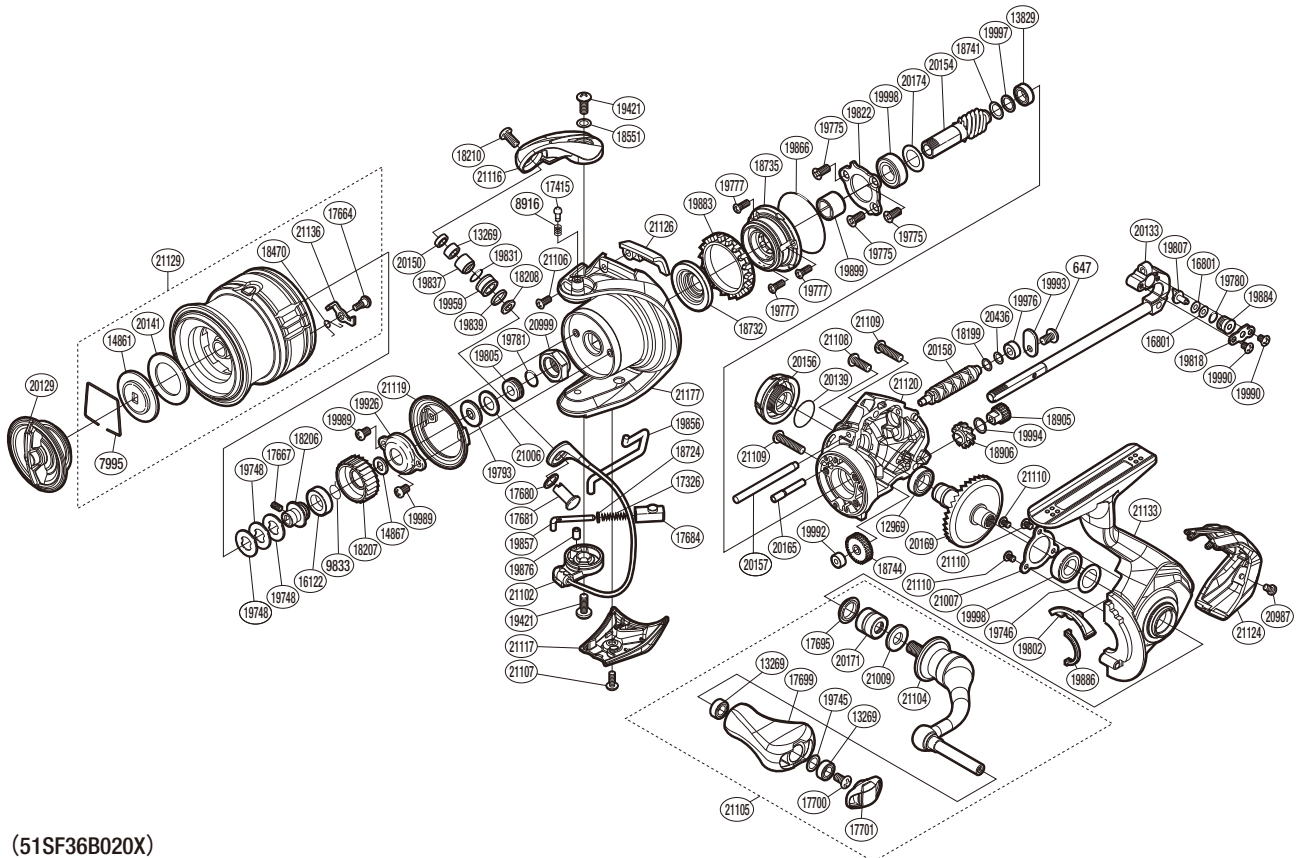

SHIMANO

VANFORD SA-RB

VFC2000SF

(51SF36B020X)

Please note that the number of adjusting washers may not be the same as shown in the exploded views.
(Adjustment will vary with each individual product.)

Part No.	Description	Part No.	Description	Part No.	Description
RD 0647	Screw	RD19745	Washer	RD20141	Drag Washer
RD 7995	Drag Washer Retainer	RD19746	Washer	RD20150	Line Roller Collar
RD 8916	Click Spring	RD19748	Washer	RD20154	Pinion Gear
RD 9833	Ratchet Spring	RD19775	Screw	RD20156	Handle Screw Cap
RD12969	Ball Bearing	RD19777	Screw	RD20157	Oscillating Guide A
RD13269	Ball Bearing	RD19780	O Ring	RD20158	Worm Shaft
RD13829	Ball Bearing	RD19781	O Ring	RD20165	Idle Gear B Shaft
RD14861	Key Washer	RD19793	Bearing Water Proof	RD20169	Drive Gear
RD14867	Spool Support	RD19802	Bail Trip Strike	RD20171	Handle Shaft Cover B
RD16122	Spool Bushing	RD19805	Main Shaft Collar	RD20174	Washer
RD16801	Spacer	RD19807	Oscillating Pawl	RD20436	Washer
RD17326	Bail Spring	RD19818	Oscillating Pawl Cover	RD20987	Screw
RD17415	Click Pin	RD19822	Bearing Retainer	RD20999	Rotor Nut
RD17664	Screw	RD19831	O Ring	RD21006	Washer
RD17667	Set Screw	RD19837	Line Roller Bushing	RD21007	Bearing Retainer
RD17680	Washer	RD19839	Line Roller Spacer	RD21009	Washer
RD17681	Line Roller Support	RD19856	Bail Trip Lever	RD21102	Bail Assembly
RD17684	Bail Spring Guide B	RD19857	Bail Spring Guide A	RD21104	Handle Shank Assembly
RD17695	Handle Shaft Seal	RD19866	O Ring	RD21105	Handle Assembly
RD17699	Handle Knob	RD19876	Bail Spring Guide A Bush	RD21106	Screw
RD17700	Screw	RD19883	Friction Ring	RD21107	Screw
RD17701	Handle Knob Seal	RD19884	Oscillating Slider Bushing	RD21108	Screw
RD18199	Spacer	RD19886	Flange Water Proof	RD21109	Screw
RD18206	Bearing Bushing	RD19899	Roller Clutch Inner	RD21110	Screw
RD18207	Drag Click Ratchet	RD19926	Rotor Nut Lock Plate	RD21116	Bail Arm
RD18208	Spacer	RD19959	Line Roller	RD21117	Bail Hold Support Guard
RD18210	Screw	RD19976	Worm Bushing (Rear)	RD21119	Rotor Brim
RD18470	Drag Click Spring	RD19989	Screw	RD21120	Body
RD18551	Washer	RD19990	Screw	RD21124	Rear Protector
RD18724	Spring Guide A Support	RD19992	Worm Bushing (Front)	RD21126	Counter Weight Cover
RD18732	Rotor Ring	RD19993	Worm Shaft Retainer	RD21129	Spool Assembly
RD18735	Roller Clutch Assembly	RD19994	Washer	RD21133	Side Cover Assembly
RD18741	Washer	RD19997	Washer	RD21136	Drag Click
RD18744	Idle Gear	RD19998	Ball Bearing	RD21177	Rotor Assembly
RD18905	Idle Gear B Small	RD20129	Drag Knob Assembly		
RD18906	Idle Gear B Large	RD20133	Main Shaft Assembly		
RD19421	Screw	RD20139	O Ring	RD18054	Anti Line Slip Sticker