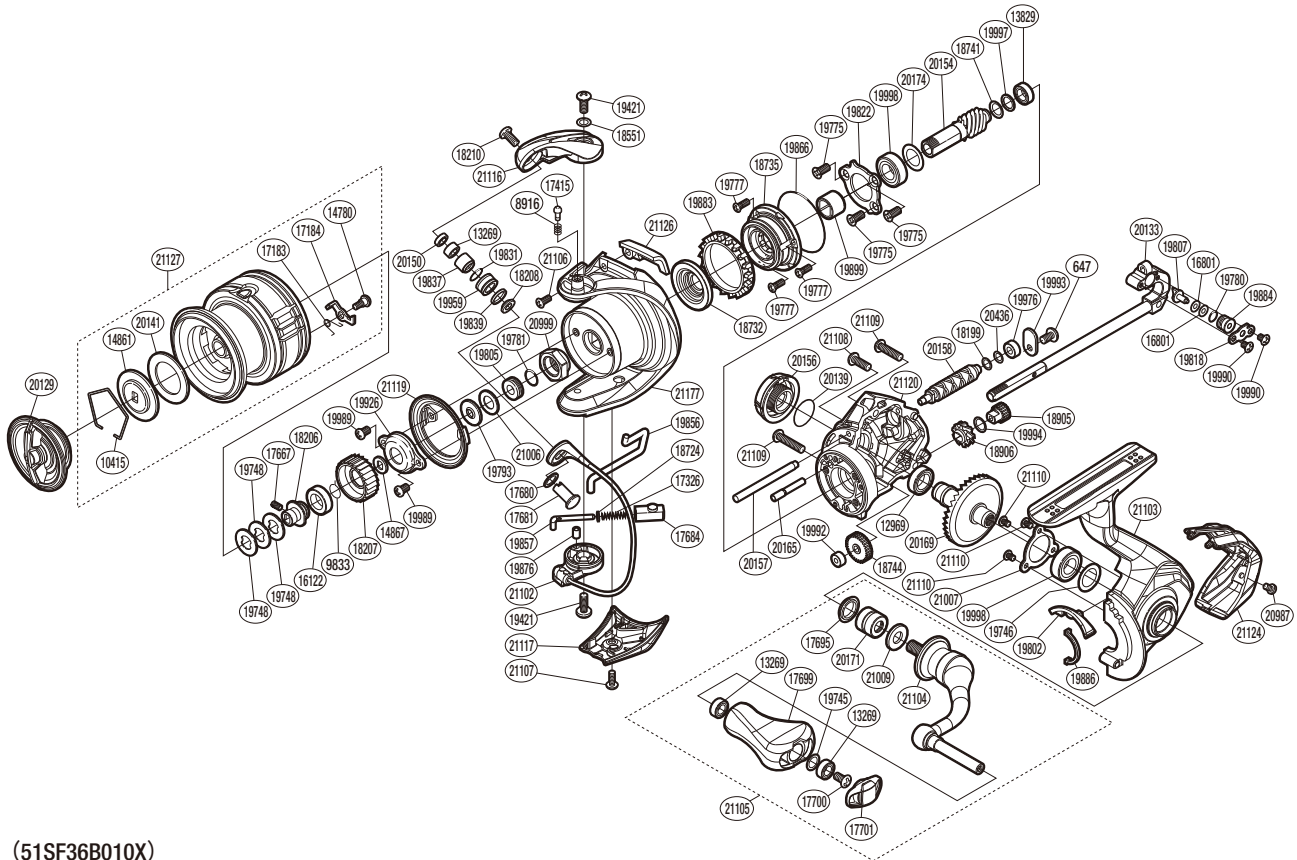

SHIMANO

VANFORD SA-RB

VF1000F

(51SF36B010X)

Please note that the number of adjusting washers may not be the same as shown in the exploded views.
(Adjustment will vary with each individual product.)

Part No.	Description	Part No.	Description	Part No.	Description
RD 0647	Screw	RD19421	Screw	RD20139	O Ring
RD 8916	Click Spring	RD19745	Washer	RD20141	Drag Washer
RD 9833	Ratchet Spring	RD19746	Washer	RD20150	Line Roller Collar
RD10415	Drag Washer Retainer	RD19748	Washer	RD20154	Pinion Gear
RD12969	Ball Bearing	RD19775	Screw	RD20156	Handle Screw Cap
RD13269	Ball Bearing	RD19777	Screw	RD20157	Oscillating Guide A
RD13829	Ball Bearing	RD19780	O Ring	RD20158	Worm Shaft
RD14780	Screw	RD19781	O Ring	RD20165	Idle Gear B Shaft
RD14861	Key Washer	RD19793	Bearing Water Proof	RD20169	Drive Gear
RD14867	Spool Support	RD19802	Bail Trip Strike	RD20171	Handle Shaft Cover B
RD16122	Spool Bushing	RD19805	Main Shaft Collar	RD20174	Washer
RD16801	Spacer	RD19807	Oscillating Pawl	RD20436	Washer
RD17183	Drag Click Spring	RD19818	Oscillating Pawl Cover	RD20987	Screw
RD17184	Drag Click	RD19822	Bearing Retainer	RD20999	Rotor Nut
RD17326	Bail Spring	RD19831	O Ring	RD21006	Washer
RD17415	Click Pin	RD19837	Line Roller Bushing	RD21007	Bearing Retainer
RD17667	Set Screw	RD19839	Line Roller Spacer	RD21009	Washer
RD17680	Washer	RD19856	Bail Trip Lever	RD21102	Bail Assembly
RD17681	Line Roller Support	RD19857	Bail Spring Guide A	RD21103	Side Cover Assembly
RD17684	Bail Spring Guide B	RD19866	O Ring	RD21104	Handle Shank Assembly
RD17695	Handle Shaft Seal	RD19876	Bail Spring Guide A Bush	RD21105	Handle Assembly
RD17699	Handle Knob	RD19883	Friction Ring	RD21106	Screw
RD17700	Screw	RD19884	Oscillating Slider Bushing	RD21107	Screw
RD17701	Handle Knob Seal	RD19886	Flange Water Proof	RD21108	Screw
RD18199	Spacer	RD19899	Roller Clutch Inner	RD21109	Screw
RD18206	Bearing Bushing	RD19926	Rotor Nut Lock Plate	RD21110	Screw
RD18207	Drag Click Ratchet	RD19959	Line Roller	RD21116	Bail Arm
RD18208	Spacer	RD19976	Worm Bushing (Rear)	RD21117	Bail Hold Support Guard
RD18210	Screw	RD19989	Screw	RD21119	Rotor Brim
RD18551	Washer	RD19990	Screw	RD21120	Body
RD18724	Spring Guide A Support	RD19992	Worm Bushing (Front)	RD21124	Rear Protector
RD18732	Rotor Ring	RD19993	Worm Shaft Retainer	RD21126	Counter Weight Cover
RD18735	Roller Clutch Assembly	RD19994	Washer	RD21127	Spool Assembly
RD18741	Washer	RD19997	Washer	RD21177	Rotor Assembly
RD18744	Idle Gear	RD19998	Ball Bearing		
RD18905	Idle Gear B Small	RD20129	Drag Knob Assembly		
RD18906	Idle Gear B Large	RD20133	Main Shaft Assembly	RD18054	Anti Line Slip Sticker