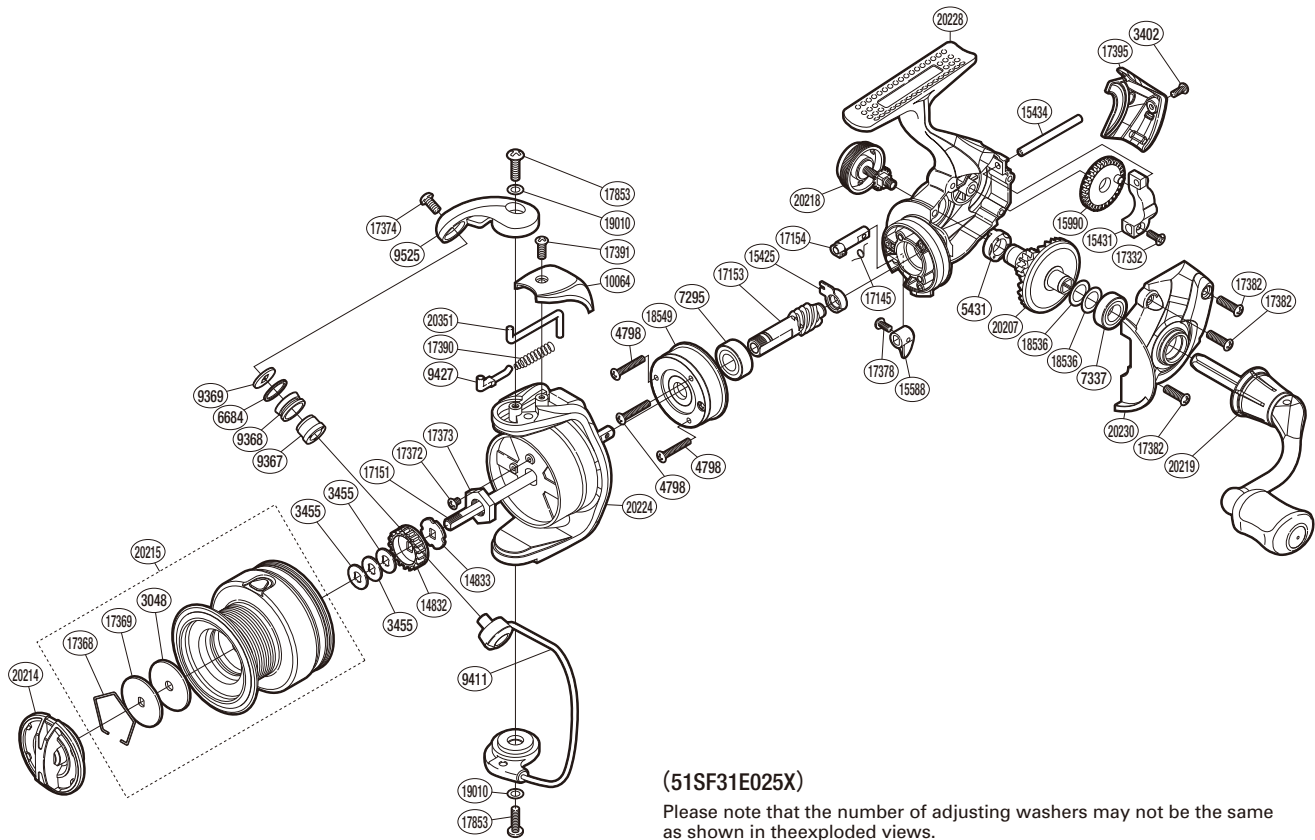

SHIMANO

FX

FX2500FC

Part No.	Description	Part No.	Description	Part No.	Description
RD 3048	Drag Washer	RD15425	Pinion Gear Bushing	RD17390	Bail Spring
RD 3402	Screw	RD15431	Oscillating Slider	RD17391	Screw
RD 3455	Spool Washer	RD15434	Oscillating Guide	RD17395	Rear Protector
RD 4798	Screw	RD15588	Anti-Reverse Lever	RD17853	Screw
RD 5431	Drive Gear Bushing	RD15990	Oscillating Gear	RD18536	Washer
RD 6684	Line Roller Spacer	RD17145	Anti-Reverse Cam Spring	RD18549	Roller Clutch Assembly
RD 7295	Ball Bearing	RD17151	Main Shaft	RD19010	Washer
RD 7337	Ball Bearing	RD17153	Pinion Gear	RD20207	Drive Gear
RD 9367	Line Roller Bushing	RD17154	Anti-Reverse Cam	RD20214	Drag Knob Assembly
RD 9368	Line Roller	RD17332	Screw	RD20215	Spool Assembly
RD 9369	Line Roller Washer	RD17368	Drag Washer Retainer	RD20218	Handle Screw Cap
RD 9411	Bail Assembly	RD17369	Key Washer	RD20219	Handle Assembly
RD 9427	Bail Spring Guide A	RD17372	Screw	RD20224	Rotor
RD 9525	Bail Arm	RD17373	Rotor Nut	RD20228	Body
RD10064	Bail Spring Cover	RD17374	Screw	RD20230	Side Cover
RD14832	Spool Support A	RD17378	Screw	RD20351	Bail Trip Lever
RD14833	Spool Support B	RD17382	Screw		