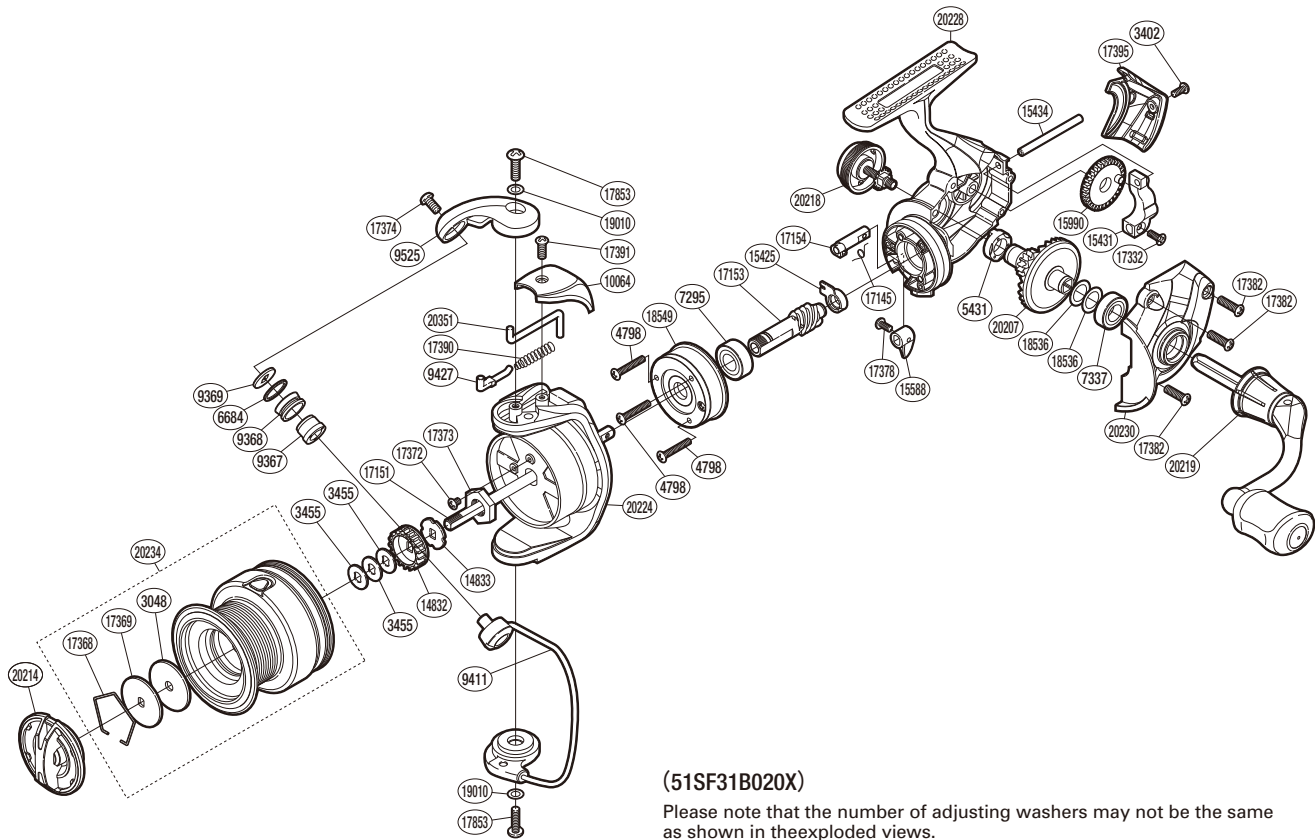

SHIMANO

FX

FX2000FC

Part No.	Description	Part No.	Description	Part No.	Description
RD 3048	Drag Washer	RD15425	Pinion Gear Bushing	RD17390	Bail Spring
RD 3402	Screw	RD15431	Oscillating Slider	RD17391	Screw
RD 3455	Spool Washer	RD15434	Oscillating Guide	RD17395	Rear Protector
RD 4798	Screw	RD15588	Anti-Reverse Lever	RD17853	Screw
RD 5431	Drive Gear Bushing	RD15990	Oscillating Gear	RD18536	Washer
RD 6684	Line Roller Spacer	RD17145	Anti-Reverse Cam Spring	RD18549	Roller Clutch Assembly
RD 7295	Ball Bearing	RD17151	Main Shaft	RD19010	Washer
RD 7337	Ball Bearing	RD17153	Pinion Gear	RD20207	Drive Gear
RD 9367	Line Roller Bushing	RD17154	Anti-Reverse Cam	RD20214	Drag Knob Assembly
RD 9368	Line Roller	RD17332	Screw	RD20218	Handle Screw Cap
RD 9369	Line Roller Washer	RD17368	Drag Washer Retainer	RD20219	Handle Assembly
RD 9411	Bail Assembly	RD17369	Key Washer	RD20224	Rotor
RD 9427	Bail Spring Guide A	RD17372	Screw	RD20228	Body
RD 9525	Bail Arm	RD17373	Rotor Nut	RD20230	Side Cover
RD10064	Bail Spring Cover	RD17374	Screw	RD20234	Spool Assembly
RD14832	Spool Support A	RD17378	Screw	RD20351	Bail Trip Lever
RD14833	Spool Support B	RD17382	Screw		