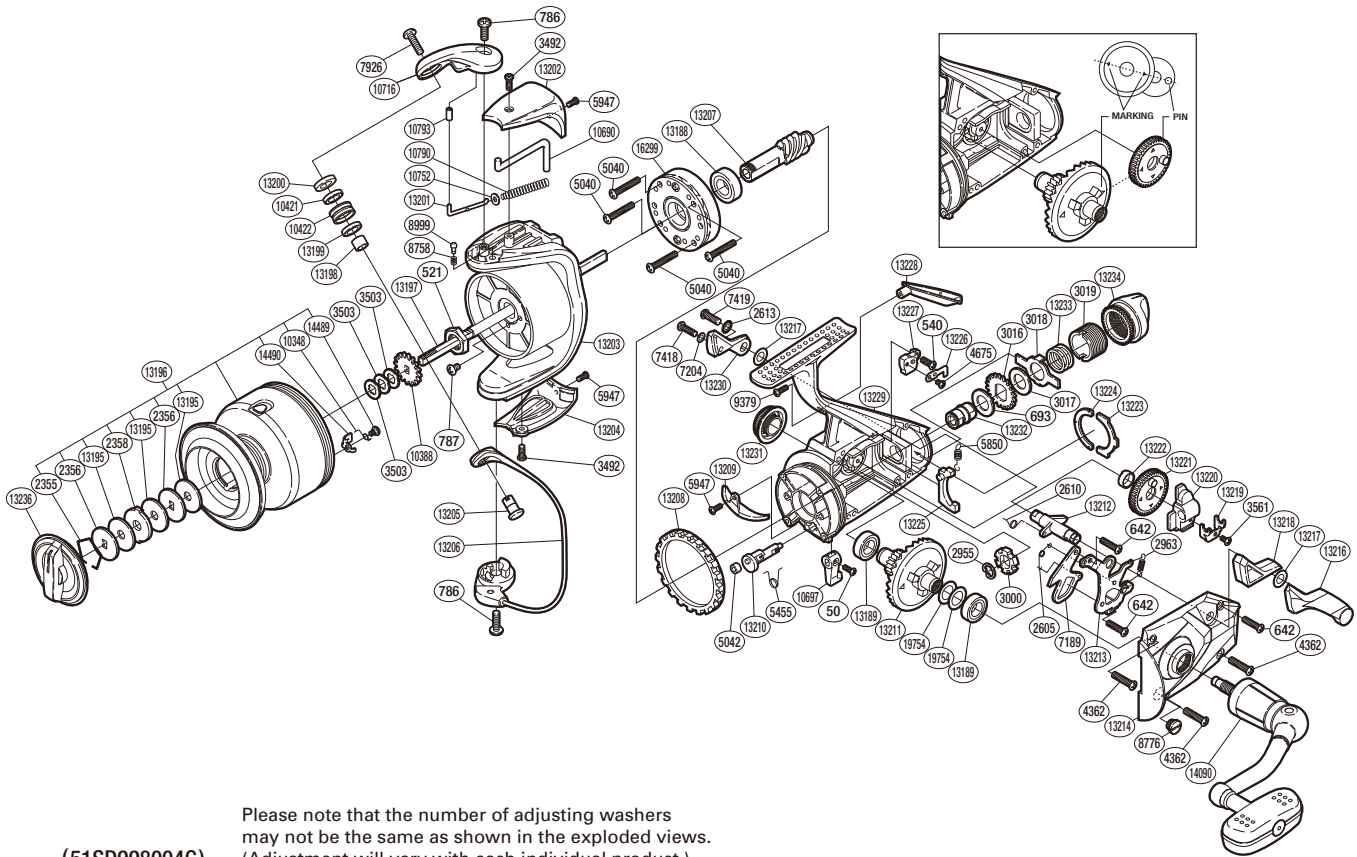

## BTR-8000DEU

(51SD998004G) Please note that the number of adjusting washers may not be the same as shown in the exploded views. (Adjustment will vary with each individual product.)

Part No.	Description	Part No.	Description	Part No.	Description
RD 0050	Screw	RD 7418	Screw	RD13208	Friction Ring
RD 0521	Rotor Nut	RD 7419	Screw	RD13209	Bail Trip Strike
RD 0540	Screw	RD 7926	Screw	RD13210	Anti-Reverse Cam
RD 0642	Screw	RD 8758	Click Spring	RD13211	Drive Gear
RD 0693	Free Spool Tension Washer	RD 8776	Oil Cap	RD13212	BaitRunner Lever Shaft
RD 0786	Screw	RD 8999	Click Pin	RD13213	Clutch Plate Assembly
RD 0787	Screw	RD 9379	Screw	RD13214	Side Cover
RD 2355	Drag Washers Retainer	RD10348	Click Spring	RD13216	BaitRunner Lever Arm L
RD 2356	Key Washer	RD10388	Spool Support	RD13217	Spacer
RD 2358	Eared Washer	RD10421	Line Roller Collar	RD13218	BaitRunner Lever Bridge
RD 2605	Clutch Pawl Spring	RD10422	Line Roller	RD13219	Oscillating Slider Retainer
RD 2610	Clutch Spring	RD10690	Bail Trip Lever	RD13220	Oscillating Slider
RD 2613	Lock Washer	RD10697	Anti-Reverse Lever	RD13221	Oscillating Gear
RD 2955	C Lock	RD10716	Bail Arm	RD13222	Oscillating Gear Bushing
RD 2963	BaitRunner Click Spring	RD10752	Spring Guide A Support	RD13223	Dial Retainer
RD 3000	BaitRunner Ratchet	RD10790	Bail Spring	RD13224	Dial Retainer B
RD 3016	Click Gear	RD10793	Bail Arm Collar	RD13225	BaitRunner Pawl
RD 3017	Free Spool Tension Washer	RD13188	Ball Bearing	RD13226	Dial Click
RD 3018	Eared Washer	RD13189	Ball Bearing	RD13227	BaitRunner Pawl Guide
RD 3019	Free Spool Tension Screw	RD13195	Drag Washer	RD13228	Body I.D. Plate
RD 3492	Screw	RD13196	Spool Assembly	RD13229	Body
RD 3503	Spool Washer	RD13197	Main Shaft	RD13230	BaitRunner Lever Arm R
RD 3561	Screw	RD13198	Line Roller Spacer	RD13231	Handle Screw Cap
RD 4362	Screw	RD13199	Line Roller Collar B	RD13232	Free Spool Tension Shaft
RD 4675	Screw	RD13200	Washer	RD13233	Free Spool Tension Spring
RD 5040	Screw	RD13201	Bail Spring Guide A	RD13234	BaitRunner Tension Dial
RD 5042	Anti-Reverse Cam Ring	RD13202	Bail Spring Cover	RD13236	Drag Knob
RD 5455	Anti-Reverse Cam Spring	RD13203	Rotor	RD14090	Handle Assembly
RD 5850	BaitRunner Pawl Spring	RD13204	Bail Hold Support Guard		Screw
RD 5947	Screw	RD13205	Line Roller Support	RD14490	Drag Click
RD 7189	Clutch Pawl	RD13206	Bail Assembly	RD16299	Roller Clutch Assembly
RD 7204	Lock Washer	RD13207	Pinion Gear	RD19754	Washer