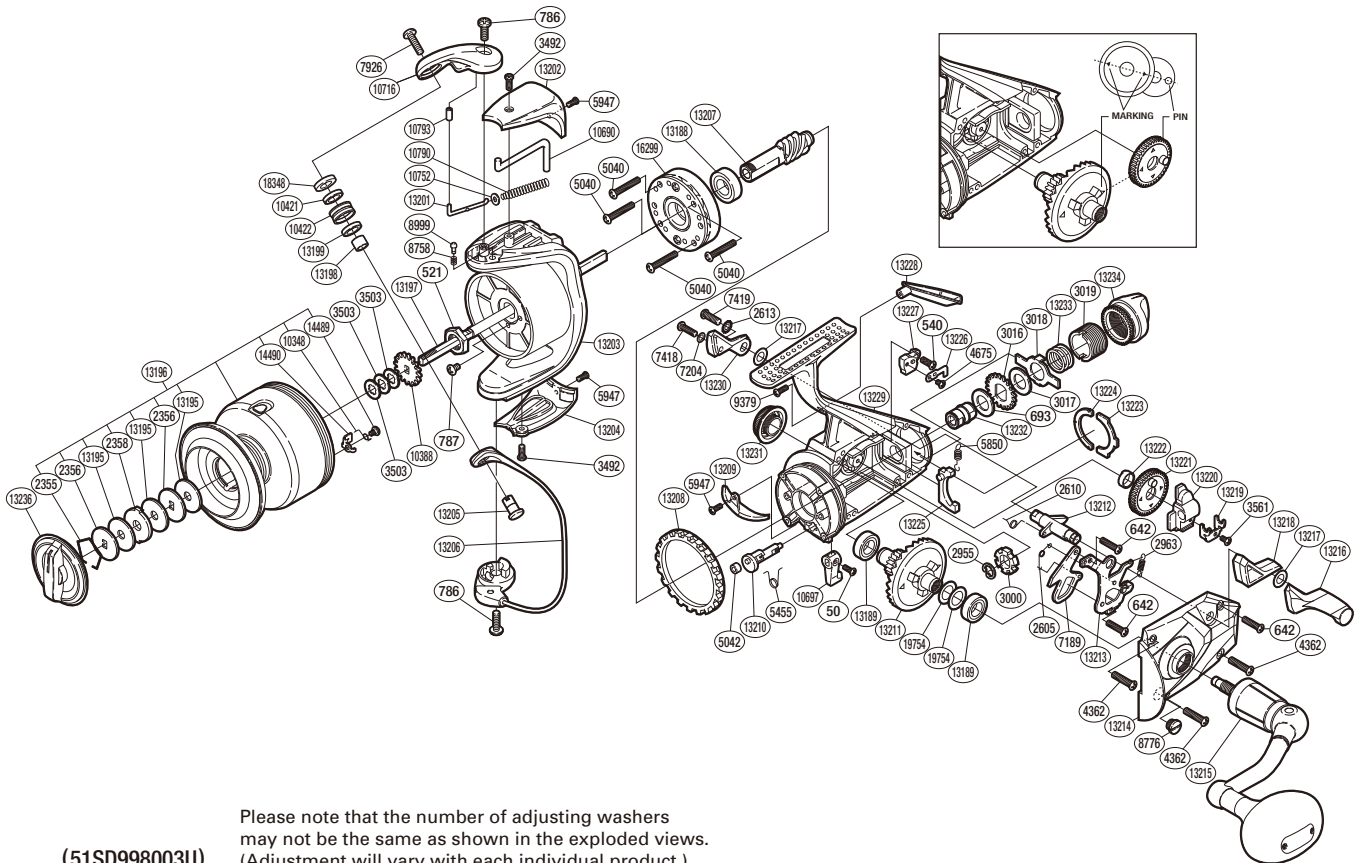

## BTR-8000D

(51SD998003U) Please note that the number of adjusting washers may not be the same as shown in the exploded views. (Adjustment will vary with each individual product.)

| Part No. | Description               | Part No. | Description             | Part No. | Description                 |
|----------|---------------------------|----------|-------------------------|----------|-----------------------------|
| RD 0050  | Screw                     | RD 7418  | Screw                   | RD13209  | Bail Trip Strike            |
| RD 0521  | Rotor Nut                 | RD 7419  | Screw                   | RD13210  | Anti-Reverse Cam            |
| RD 0540  | Screw                     | RD 7926  | Screw                   | RD13211  | Drive Gear                  |
| RD 0642  | Screw                     | RD 8758  | Click Spring            | RD13212  | BaitRunner Lever Shaft      |
| RD 0693  | Free Spool Tension Washer | RD 8776  | Oil Cap                 | RD13213  | Clutch Plate Assembly       |
| RD 0786  | Screw                     | RD 8999  | Click Pin               | RD13214  | Side Cover                  |
| RD 0787  | Screw                     | RD 9379  | Screw                   | RD13215  | Handle Assembly             |
| RD 2355  | Drag Washers Retainer     | RD10348  | Click Spring            | RD13216  | BaitRunner Lever Arm L      |
| RD 2356  | Key Washer                | RD10388  | Spool Support           | RD13217  | Spacer                      |
| RD 2358  | Eared Washer              | RD10421  | Line Roller Collar      | RD13218  | BaitRunner Lever Bridge     |
| RD 2605  | Clutch Pawl Spring        | RD10422  | Line Roller             | RD13219  | Oscillating Slider Retainer |
| RD 2610  | Clutch Spring             | RD10690  | Bail Trip Lever         | RD13220  | Oscillating Slider          |
| RD 2613  | Lock Washer               | RD10697  | Anti-Reverse Lever      | RD13221  | Oscillating Gear            |
| RD 2955  | C Lock                    | RD10716  | Bail Arm                | RD13222  | Oscillating Gear Bushing    |
| RD 2963  | BaitRunner Click Spring   | RD10752  | Spring Guide A Support  | RD13223  | Dial Retainer               |
| RD 3000  | BaitRunner Ratchet        | RD10790  | Bail Spring             | RD13224  | Dial Retainer B             |
| RD 3016  | Click Gear                | RD10793  | Bail Arm Collar         | RD13225  | BaitRunner Pawl             |
| RD 3017  | Free Spool Tension Washer | RD13188  | Ball Bearing            | RD13226  | Dial Click                  |
| RD 3018  | Eared Washer              | RD13189  | Ball Bearing            | RD13227  | BaitRunner Pawl Guide       |
| RD 3019  | Free Spool Tension Screw  | RD13195  | Drag Washer             | RD13228  | Body I.D. Plate             |
| RD 3492  | Screw                     | RD13196  | Spool Assembly          | RD13229  | Body                        |
| RD 3503  | Spool Washer              | RD13197  | Main Shaft              | RD13230  | BaitRunner Lever Arm R      |
| RD 3561  | Screw                     | RD13198  | Line Roller Spacer      | RD13231  | Handle Screw Cap            |
| RD 4362  | Screw                     | RD13199  | Line Roller Collar B    | RD13232  | Free Spool Tension Shaft    |
| RD 4675  | Screw                     | RD13201  | Bail Spring Guide A     | RD13233  | Free Spool Tension Spring   |
| RD 5040  | Screw                     | RD13202  | Bail Spring Cover       | RD13234  | BaitRunner Tension Dial     |
| RD 5042  | Anti-Reverse Cam Ring     | RD13203  | Rotor                   | RD13236  | Drag Knob                   |
| RD 5455  | Anti-Reverse Cam Spring   | RD13204  | Bail Hold Support Guard | RD14489  | Screw                       |
| RD 5850  | BaitRunner Pawl Spring    | RD13205  | Line Roller Support     | RD14490  | Drag Click                  |
| RD 5947  | Screw                     | RD13206  | Bail Assembly           | RD16299  | Roller Clutch Assembly      |
| RD 7189  | Clutch Pawl               | RD13207  | Pinion Gear             | RD18348  | Washer                      |
| RD 7204  | Lock Washer               | RD13208  | Friction Ring           | RD19754  | Washer                      |