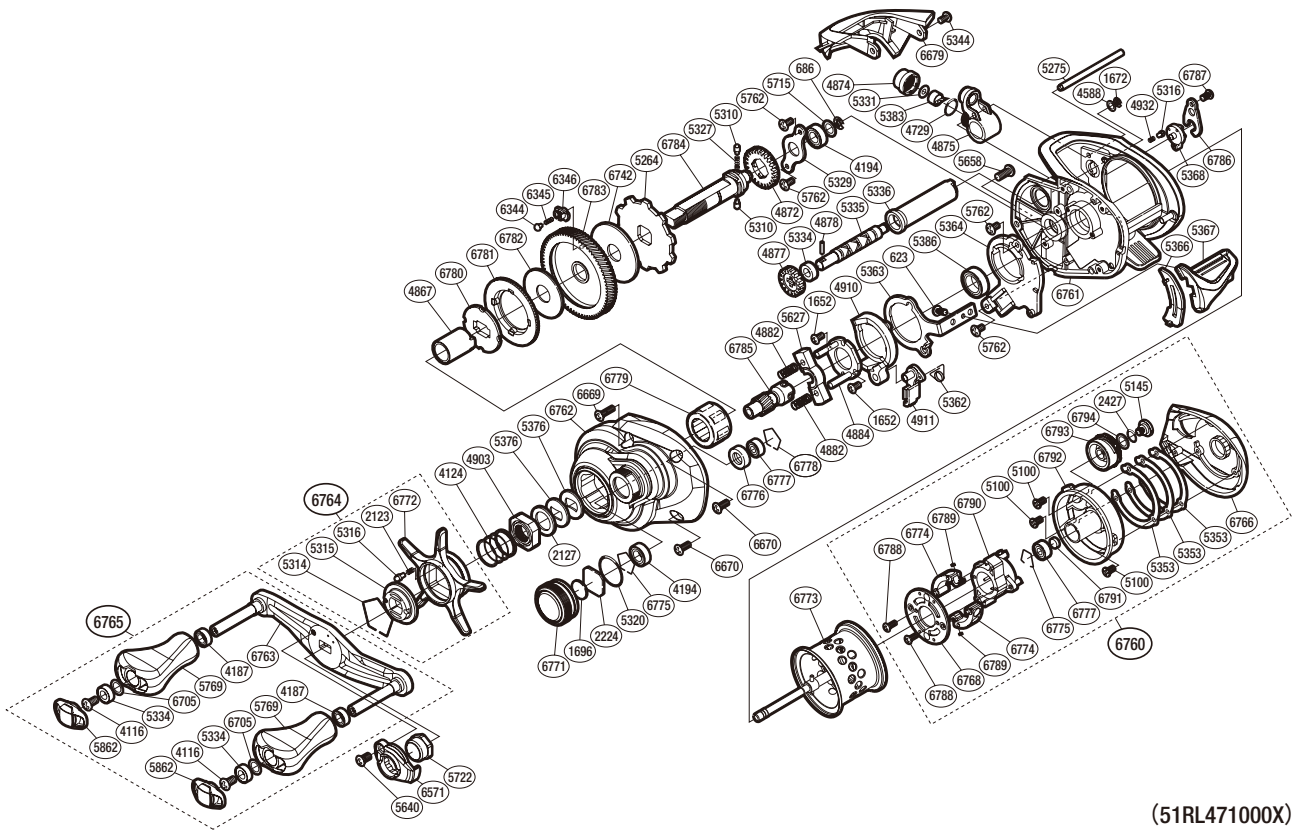

SHIMANO

CURADO S A-RB

CUBFSXGL

(51RL471000X)

Please note that the number of adjusting washers may not be the same as shown in the exploded views. (Adjustment will vary with each individual product.)

Part No.	Description	Part No.	Description	Part No.	Description
BNT0623	Screw	BNT5320	O Ring	BNT6760	Right Side Plate Assembly
BNT0686	E Lock	BNT5327	Idle Gear Spring	BNT6761	Frame Assembly
BNT1652	Screw	BNT5329	Drive Shaft Retainer	BNT6762	Left Side Plate Assembly
BNT1672	E Lock	BNT5331	Spacer	BNT6763	Handle Shank Assembly
BNT1696	Cast Control Spacer (B)	BNT5334	Bushing	BNT6764	Star Drag Assembly
BNT2123	Click Spring	BNT5335	Worm Shaft	BNT6765	Handle Assembly
BNT2127	Star Drag Spacer	BNT5336	Level Wind Guard	BNT6766	Right Side Plate
BNT2224	Cast Control Spacer (A)	BNT5344	Screw	BNT6768	Brake Set Plate
BNT2427	O Ring	BNT5353	Washer	BNT6771	Cast Control Cap
BNT4116	Screw	BNT5362	Clutch Pawl Spring	BNT6772	Star Drag
BNT4124	Star Drag Spring	BNT5363	Clutch Plate	BNT6773	Spool Assembly
BNT4187	Ball Bearing	BNT5364	Clutch Guard	BNT6774	Magnet Holder Assembly
BNT4194	Ball Bearing	BNT5366	Clutch Bar Guide B	BNT6775	Bearing Retainer A
BNT4588	Washer	BNT5367	Clutch Button	BNT6776	Bearing Spacer
BNT4729	O Ring	BNT5368	B Side Plate Cam Lever	BNT6777	Ball Bearing
BNT4867	Roller Clutch Inner Tube	BNT5376	Washer	BNT6778	Bearing Retainer B
BNT4872	Idle Gear A	BNT5383	Line Guide Pawl	BNT6779	Roller Clutch Bearing
BNT4874	Pawl Cap	BNT5386	Ball Bearing	BNT6780	Key Washer
BNT4875	Line Guide Assembly	BNT5627	Yoke	BNT6781	Drag Click Ratchet
BNT4877	Idle Gear C	BNT5640	Screw	BNT6782	Drag Washer A
BNT4878	Worm Shaft Pin	BNT5658	Screw	BNT6783	Drive Gear
BNT4882	Yoke Spring	BNT5715	Washer	BNT6784	Drive Shaft
BNT4884	Clutch Cam Retainer	BNT5722	Handle Nut	BNT6785	Pinion Gear
BNT4903	Star Drag Nut	BNT5762	Screw	BNT6786	Cam Lever Retainer
BNT4910	Clutch Cam	BNT5769	Handle Knob	BNT6787	Screw
BNT4911	Clutch Pawl Assembly	BNT5862	Handle Knob Seal	BNT6788	Screw
BNT4932	Click Spring	BNT6344	Drag Click	BNT6789	Brake Spring
BNT5100	Screw	BNT6345	Click Spring	BNT6790	Brake Holder
BNT5145	Screw	BNT6346	Drag Click Pin Holder	BNT6791	Spacer
BNT5264	Anti-Reverse Ratchet	BNT6571	Handle Nut Plate	BNT6792	Dial Case
BNT5275	Stabilizer Bar	BNT6669	Screw	BNT6793	Brake Dial
BNT5310	Idle Gear Pin	BNT6670	Screw	BNT6794	Washer
BNT5314	Click Plate Retainer	BNT6679	Level Wind Protector		
BNT5315	Star Drag Click Plate	BNT6705	Washer	BNT4692	B-100 Oil (Accessory)
BNT5316	Click Pin	BNT6742	Drag Washer B	BNT6806	Bfs-100 Oil (Accessory)