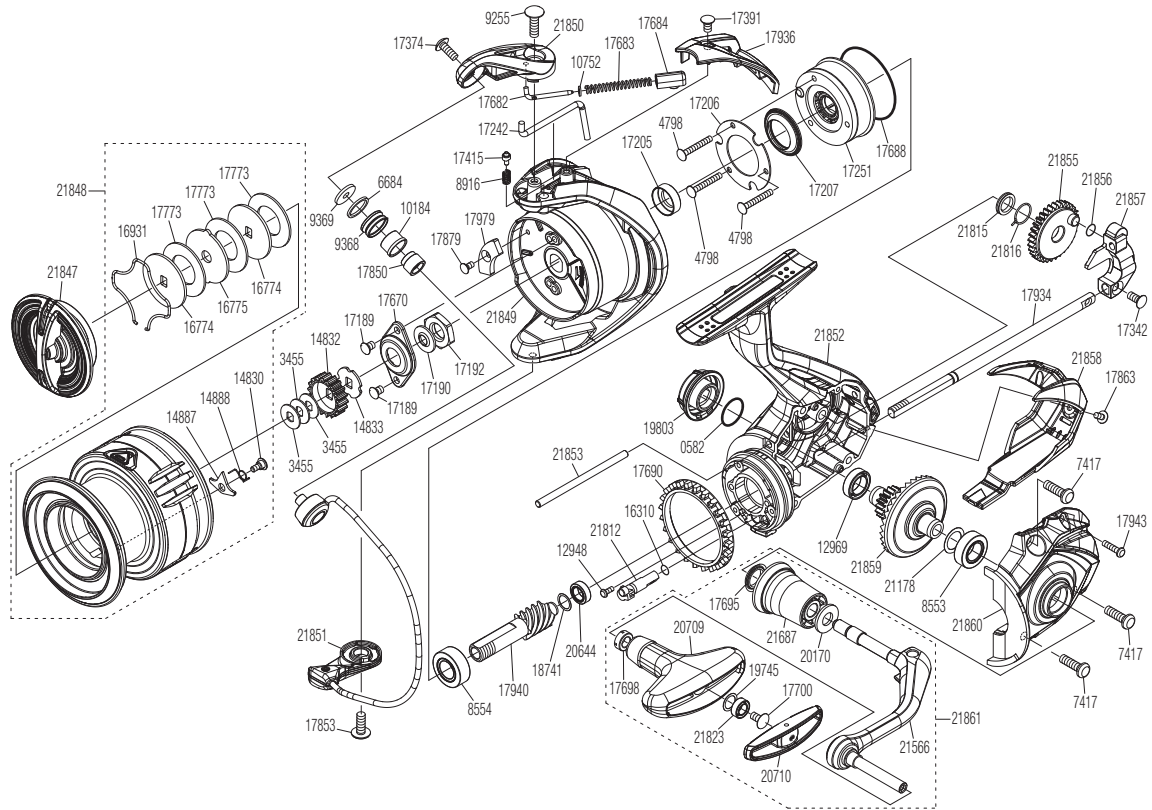

## NS-4000

Please note that the number of adjusting washers may not always be the same as shown in the exploded views.

(51SF45H040X)

Please note that your actions take full responsibility when you take it apart.

Part No.	Description	Part No.	Description	Part No.	Description
RD 0582	O Ring	RD17251	Roller Clutch Assembly	RD21178	Washer
RD 3455	Spool Washer	RD17342	Screw	RD21566	Handle Shank Assembly
RD 4798	Screw	RD17374	Screw	RD21687	Handle Shaft Cover Assembly
RD 6684	Spacer	RD17391	Screw	RD21812	Anti Reverse Cam
RD 7417	Screw	RD17415	Click Pin	RD21815	Bushing
RD 8553	Ball Bearing	RD17670	Rotor Nut Lock Plate	RD21816	Bushing Spring
RD 8554	Ball Bearing	RD17682	Bail Spring Guide A	RD21823	Ball Bearing
RD 8916	Click Spring	RD17683	Bail Spring	RD21847	Drag Knob Assembly
RD 9255	Screw	RD17684	Bail Spring Guide B	RD21848	Spool Assembly
RD 9368	Line Roller	RD17688	O Ring	RD21849	Rotor
RD 9369	Washer	RD17690	Friction Ring	RD21850	Bail Arm
RD10184	Bushing	RD17695	Handle Shaft Seal	RD21851	Bail Assembly
RD10752	Bail Spring Guide A Collar	RD17698	Bushing	RD21852	Body Assembly
RD12948	Screw	RD17700	Screw	RD21853	Oscillating Guide
RD12969	Ball Bearing	RD17773	Drag Washer	RD21855	Oscillating Gear
RD14830	Screw	RD17850	Collar	RD21856	O Ring
RD14832	Spool Support A	RD17853	Screw	RD21857	Oscillating Slider
RD14833	Spool Support B	RD17863	Screw	RD21858	Rear Protector
RD14887	Drag Click	RD17879	Screw	RD21859	Drive Gear
RD14888	Drag Click Spring	RD17934	Main Shaft	RD21860	Side Cover
RD16310	O Ring	RD17936	Bail Spring Cover	RD21861	Handle Assembly
RD16774	Key Washer	RD17940	Pinion Gear		
RD16775	Eared Washer	RD17943	Screw		
RD16931	Retainer	RD17979	Counter Weight		
RD17189	Screw	RD18741	Washer		
RD17190	Bearing Water Proof	RD19745	Washer		
RD17192	Rotor Nut	RD19803	Handle Screw Cap		
RD17205	Rotor Ring	RD20170	Washer		
RD17206	Roller Clutch Reinforce	RD20644	Ball Bearing		
RD17207	Roller Clutch Water Proof	RD20709	Handle Knob		
RD17242	Bail Trip Lever	RD20710	Handle Knob Seal		