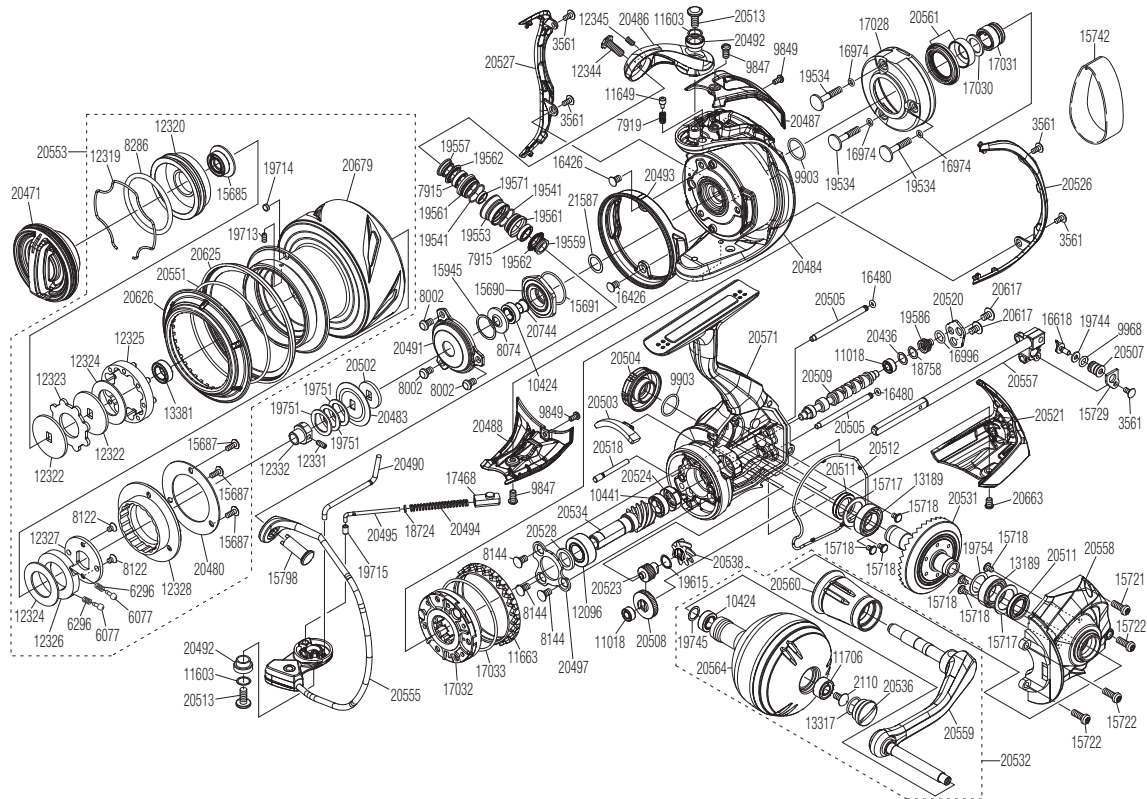

SHIMANO

STELLA **S**A-RB

STL-SW6000XG

Please note that the number of adjusting washers may not always be the same as shown in the exploded views.

(51SF24M063X)

Please note that your actions take full responsibility when you take it apart.