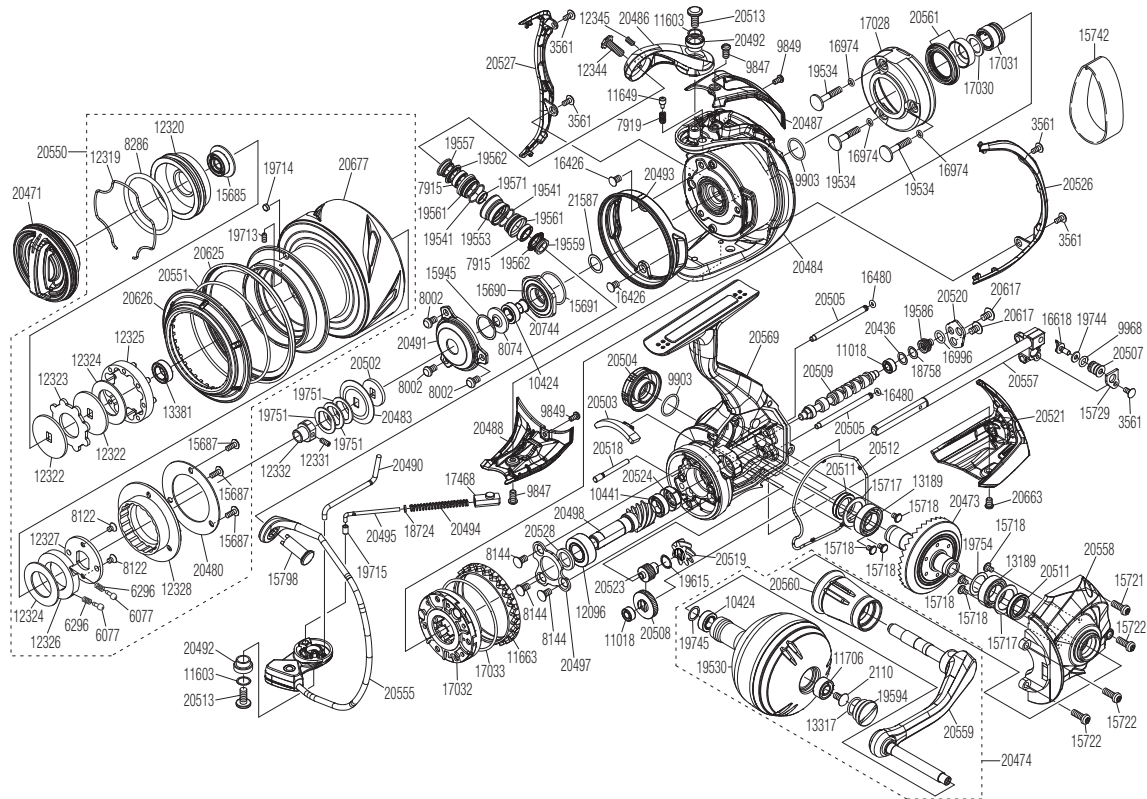

SHIMANO

STELLA **S**A-RB

STL-SW6000HG

Please note that the number of adjusting washers may not always be the same as shown in the exploded views.

(51SF24M062X)

Please note that your actions take full responsibility when you take it apart.