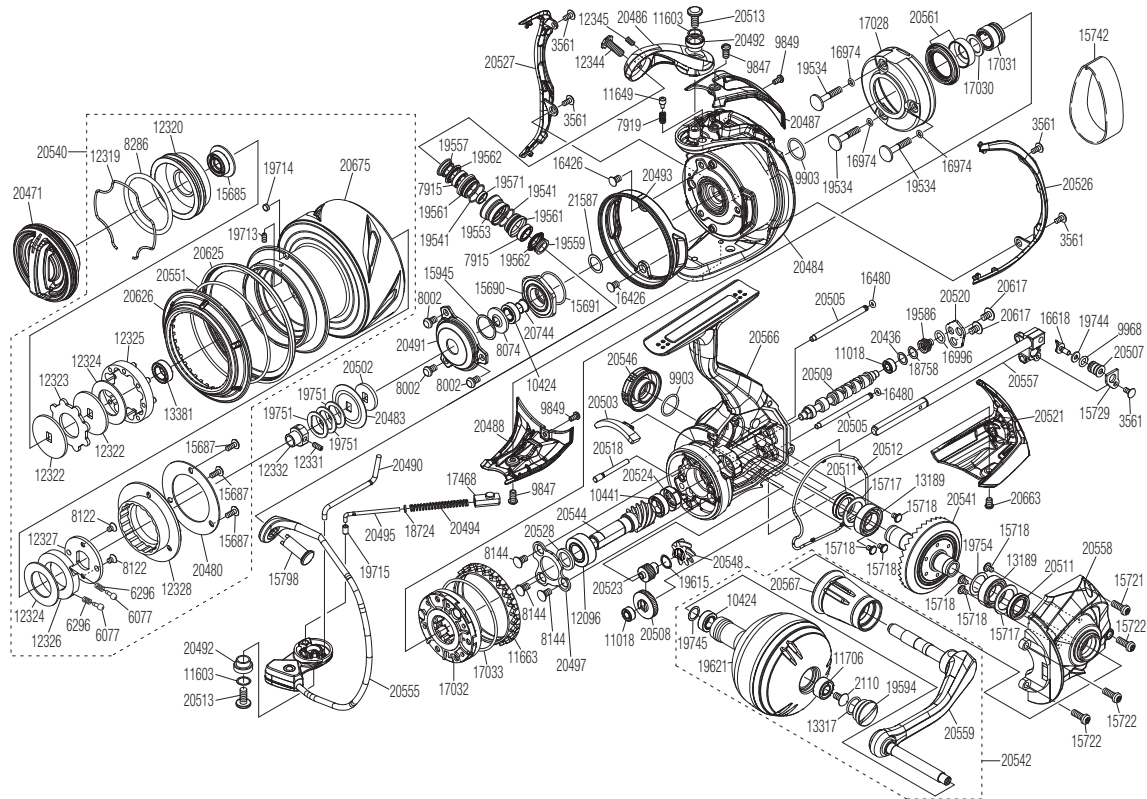

SHIMANO

STELLA **S**A-RB

STL-SW6000PG

Please note that the number of adjusting washers may not always be the same as shown in the exploded views.

(51SF24M061X)

Please note that your actions take full responsibility when you take it apart.