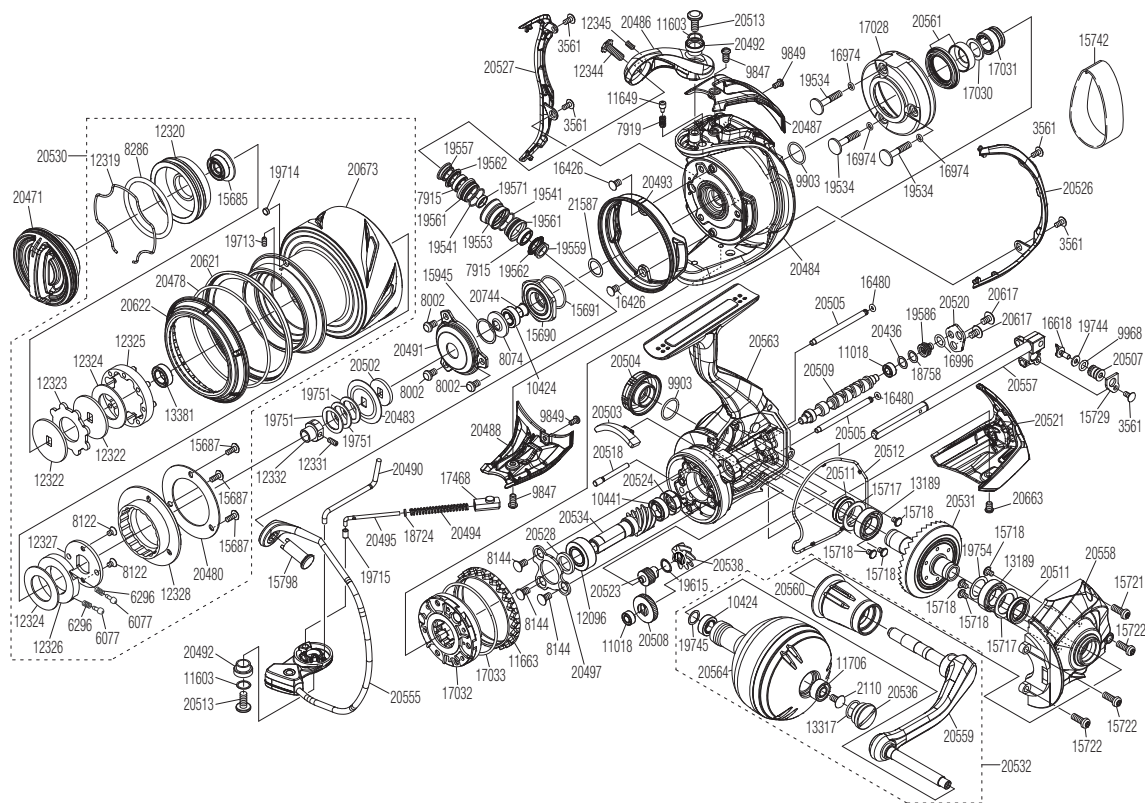

SHIMANO

STELLA **S**A-RB

STL-SW5000XG

Please note that the number of adjusting washers may not always be the same as shown in the exploded views.

(51SF24K053X)

Please note that your actions take full responsibility when you take it apart.