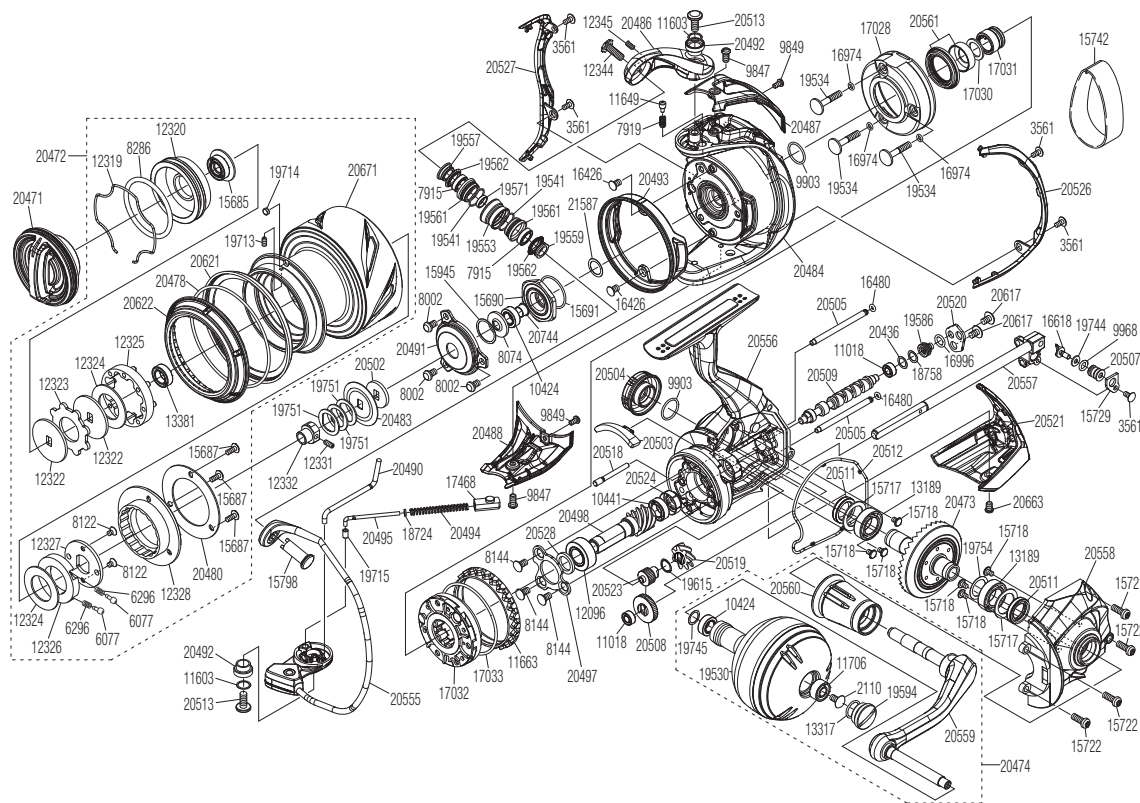

SHIMANO

STELLA **S**A-RB

STL-SW5000HG

Please note that the number of adjusting washers may not always be the same as shown in the exploded views.

(51SF24K052X)

Please note that your actions take full responsibility when you take it apart.