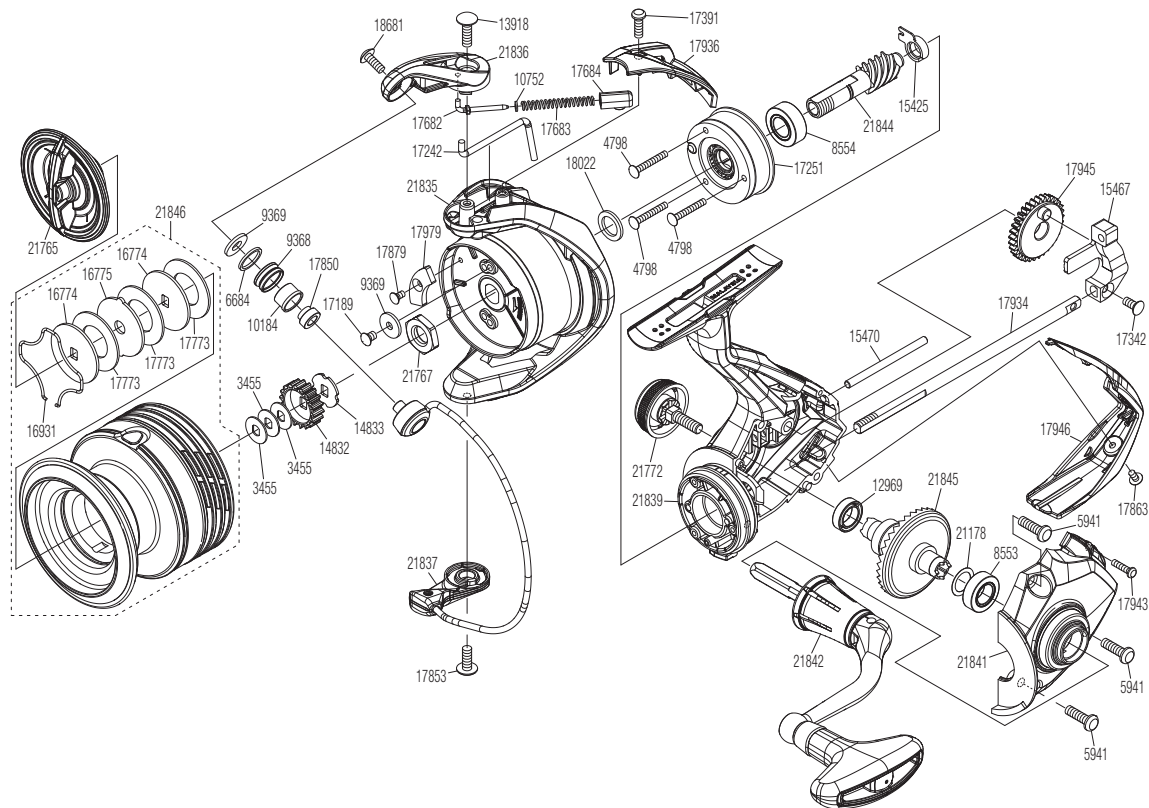

SHIMANO

NEXAVE

NEX-C5000HG

Please note that the number of adjusting washers may not always be the same as shown in the exploded views.

(51SB49FH48X)

Please note that your actions take full responsibility when you take it apart.

Part No.	Description	Part No.	Description	Part No.	Description
RD 3455	Spool Washer	RD17242	Bail Trip Lever	RD21765	Drag Knob Assembly
RD 4798	Screw	RD17251	Roller Clutch Assembly	RD21767	Rotor Nut
RD 5941	Screw	RD17342	Screw	RD21772	Handle Screw Cap Assembly
RD 6684	Spacer	RD17391	Screw	RD21835	Rotor
RD 8553	Ball Bearing	RD17682	Bail Spring Guide A	RD21836	Bail Arm
RD 8554	Ball Bearing	RD17683	Bail Spring	RD21837	Bail Assembly
RD 9368	Line Roller	RD17684	Bail Spring Guide B	RD21839	Body
RD 9369	Washer	RD17773	Drag Washer	RD21841	Side Cover
RD10184	Bushing	RD17850	Collar	RD21842	Handle Assembly
RD10752	Bail Spring Guide A Collar	RD17853	Screw	RD21844	Pinion Gear
RD12969	Ball Bearing	RD17863	Screw	RD21845	Drive Gear
RD13918	Screw	RD17879	Screw	RD21846	Spool Assembly
RD14832	Spool Support A	RD17934	Main Shaft		
RD14833	Spool Support B	RD17936	Bail Spring Cover		
RD15425	Bushing	RD17943	Screw		
RD15467	Oscillating Slider	RD17945	Oscillating Gear		
RD15470	Oscillating Guide	RD17946	Rear Protector		
RD16774	Key Washer	RD17979	Counter Weight		
RD16775	Eared Washer	RD18022	Washer		
RD16931	Retainer	RD18681	Screw		
RD17189	Screw	RD21178	Washer		