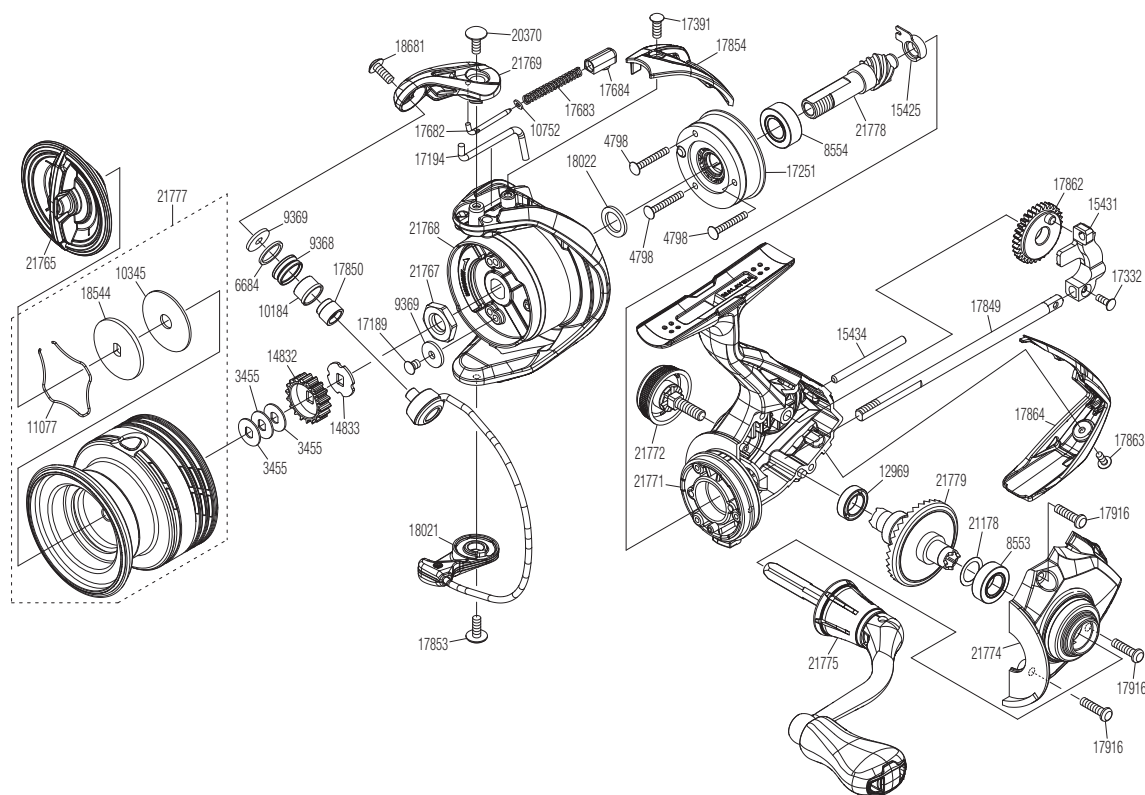

SHIMANO

NEXAVE

NEX-2500HG

Please note that the number of adjusting washers may not always be the same as shown in the exploded views.

(51SB498E28X)

Please note that your actions take full responsibility when you take it apart.

Part No.	Description	Part No.	Description	Part No.	Description
RD 3455	Spool Washer	RD17332	Screw	RD21767	Rotor Nut
RD 4798	Screw	RD17391	Screw	RD21768	Rotor
RD 6684	Spacer	RD17682	Bail Spring Guide A	RD21769	Bail Arm
RD 8553	Ball Bearing	RD17683	Bail Spring	RD21771	Body
RD 8554	Ball Bearing	RD17684	Bail Spring Guide B	RD21772	Handle Screw Cap Assembly
RD 9368	Line Roller	RD17849	Main Shaft	RD21774	Side Cover
RD 9369	Washer	RD17850	Collar	RD21775	Handle Assembly
RD10184	Bushing	RD17853	Screw	RD21777	Spool Assembly
RD10345	Drag Washer	RD17854	Bail Spring Cover	RD21778	Pinion Gear
RD10752	Bail Spring Guide A Collar	RD17862	Oscillating Gear	RD21779	Drive Gear
RD11077	Retainer	RD17863	Screw		
RD12969	Ball Bearing	RD17864	Rear Protector		
RD14832	Spool Support A	RD17916	Screw		
RD14833	Spool Support B	RD18021	Bail Assembly		
RD15425	Bushing	RD18022	Washer		
RD15431	Oscillating Slider	RD18544	Key Washer		
RD15434	Oscillating Guide	RD18681	Screw		
RD17189	Screw	RD20370	Screw		
RD17194	Bail Trip Lever	RD21178	Washer		
RD17251	Roller Clutch Assembly	RD21765	Drag Knob Assembly		