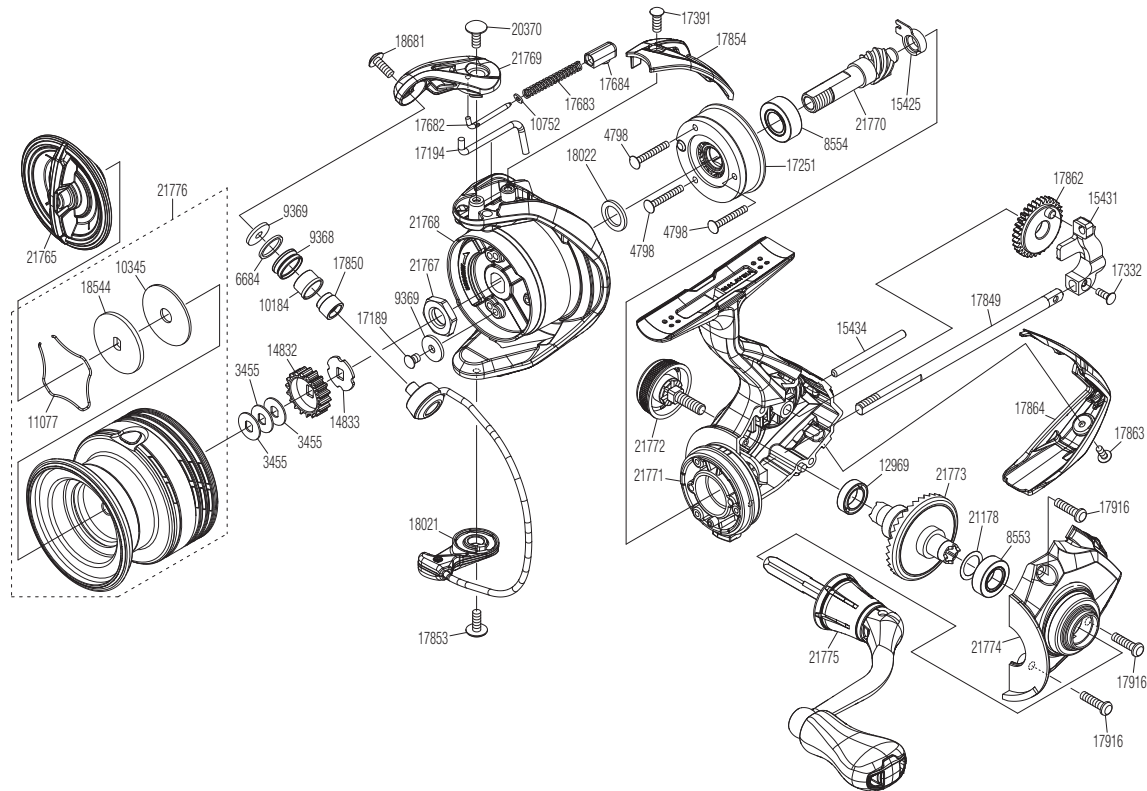

SHIMANO

NEXAVE

NEX-2500S

Please note that the number of adjusting washers may not always be the same as shown in the exploded views.

(51SB496E26X)

Please note that your actions take full responsibility when you take it apart.

Part No.	Description	Part No.	Description	Part No.	Description
RD 3455	Spool Washer	RD17332	Screw	RD21767	Rotor Nut
RD 4798	Screw	RD17391	Screw	RD21768	Rotor
RD 6684	Spacer	RD17682	Bail Spring Guide A	RD21769	Bail Arm
RD 8553	Ball Bearing	RD17683	Bail Spring	RD21770	Pinion Gear
RD 8554	Ball Bearing	RD17684	Bail Spring Guide B	RD21771	Body
RD 9368	Line Roller	RD17849	Main Shaft	RD21772	Handle Screw Cap Assembly
RD 9369	Washer	RD17850	Collar	RD21773	Drive Gear
RD10184	Bushing	RD17853	Screw	RD21774	Side Cover
RD10345	Drag Washer	RD17854	Bail Spring Cover	RD21775	Handle Assembly
RD10752	Bail Spring Guide A Collar	RD17862	Oscillating Gear	RD21776	Spool Assembly
RD11077	Retainer	RD17863	Screw		
RD12969	Ball Bearing	RD17864	Rear Protector		
RD14832	Spool Support A	RD17916	Screw		
RD14833	Spool Support B	RD18021	Bail Assembly		
RD15425	Bushing	RD18022	Washer		
RD15431	Oscillating Slider	RD18544	Key Washer		
RD15434	Oscillating Guide	RD18681	Screw		
RD17189	Screw	RD20370	Screw		
RD17194	Bail Trip Lever	RD21178	Washer		
RD17251	Roller Clutch Assembly	RD21765	Drag Knob Assembly		