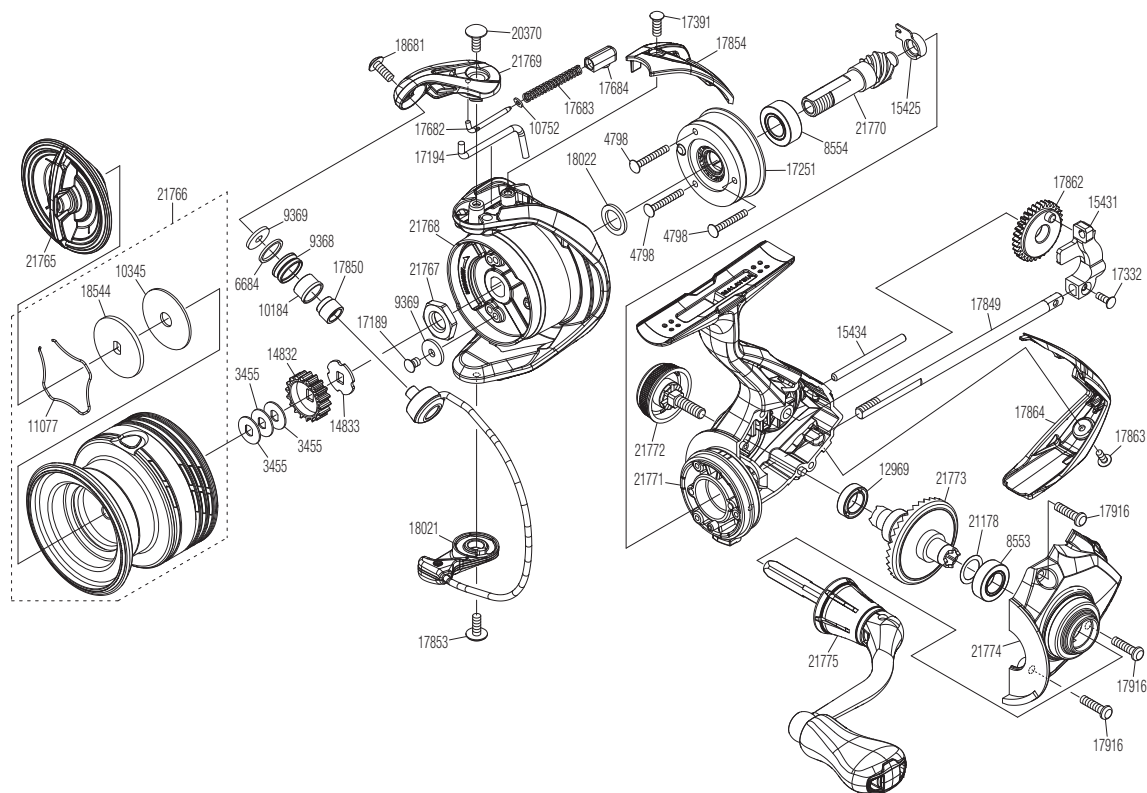

## NEXAVE

## NEX-2500

Please note that the number of adjusting washers may not always be the same as shown in the exploded views.

(51SB494E25X)

Please note that your actions take full responsibility when you take it apart.

Part No.	Description	Part No.	Description	Part No.	Description
RD 3455	Spool Washer	RD17332	Screw	RD21766	Spool Assembly
RD 4798	Screw	RD17391	Screw	RD21767	Rotor Nut
RD 6684	Spacer	RD17682	Bail Spring Guide A	RD21768	Rotor
RD 8553	Ball Bearing	RD17683	Bail Spring	RD21769	Bail Arm
RD 8554	Ball Bearing	RD17684	Bail Spring Guide B	RD21770	Pinion Gear
RD 9368	Line Roller	RD17849	Main Shaft	RD21771	Body
RD 9369	Washer	RD17850	Collar	RD21772	Handle Screw Cap Assembly
RD10184	Bushing	RD17853	Screw	RD21773	Drive Gear
RD10345	Drag Washer	RD17854	Bail Spring Cover	RD21774	Side Cover
RD10752	Bail Spring Guide A Collar	RD17862	Oscillating Gear	RD21775	Handle Assembly
RD11077	Retainer	RD17863	Screw		
RD12969	Ball Bearing	RD17864	Rear Protector		
RD14832	Spool Support A	RD17916	Screw		
RD14833	Spool Support B	RD18021	Bail Assembly		
RD15425	Bushing	RD18022	Washer		
RD15431	Oscillating Slider	RD18544	Key Washer		
RD15434	Oscillating Guide	RD18681	Screw		
RD17189	Screw	RD20370	Screw		
RD17194	Bail Trip Lever	RD21178	Washer		
RD17251	Roller Clutch Assembly	RD21765	Drag Knob Assembly		