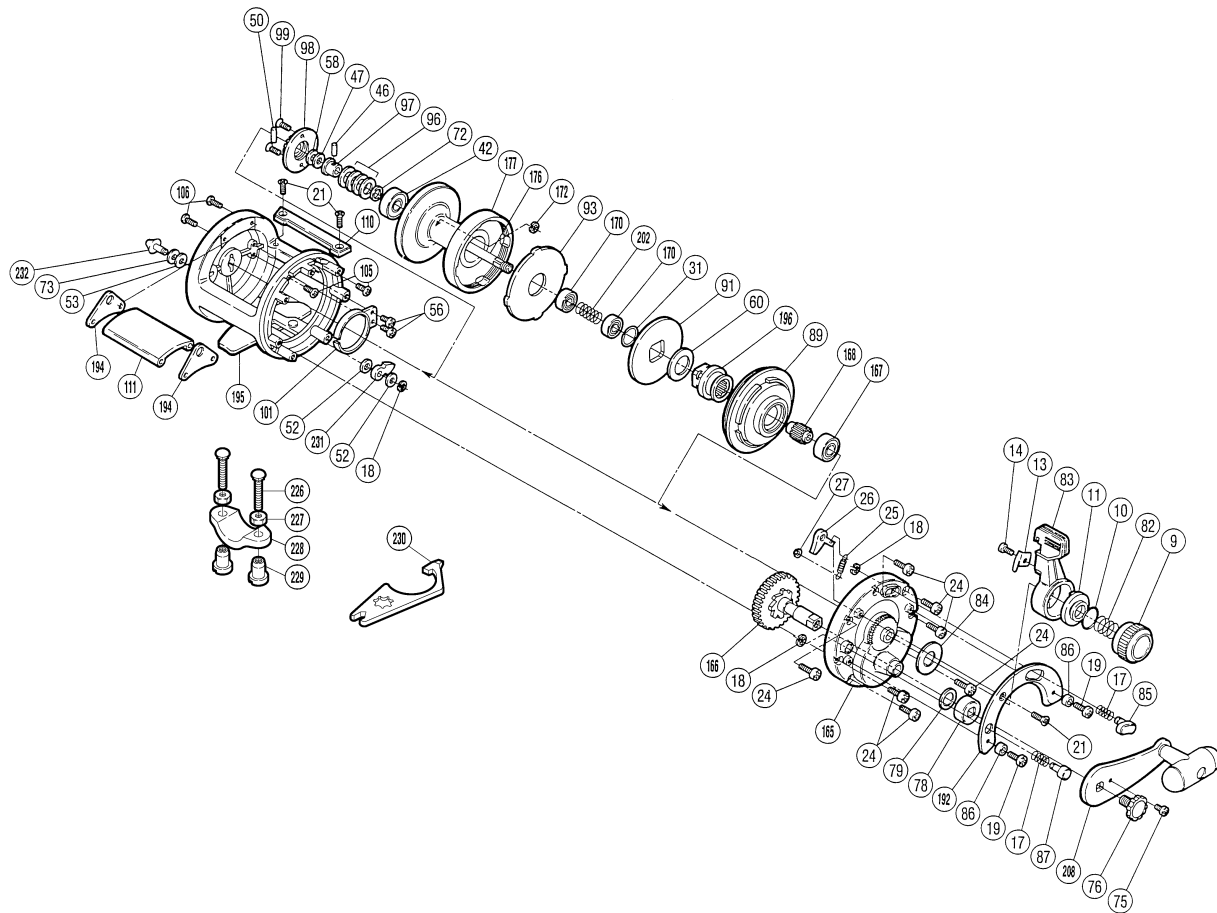

SHIMANO®

TLD

TLD-25

Part No.	Description	Part No.	Description	Part No.	Description
TLD0009	Pre-Program Dial	TLD0073	Click Button Washer B	TLD0166	Main Gear
TLD0010	Body "O" Seal	TLD0075	Handle Screw (B)	TLD0167	Ball Bearing
TLD0011	Lever Shaft Body	TLD0076	Handle Screw (A)	TLD0168	Pinion Gear
TLD0013	Lever Click Spring	TLD0078	Gear Shaft Shield	TLD0170	Ball Bearing
TLD0014	Click Spring Screw	TLD0079	Gear Shaft Thrust Washer	TLD0172	"C" Lock
TLD0017	Pressure Spring	TLD0082	Dial Spring	TLD0176	Main Shaft
TLD0018	"C" Lock	TLD0083	Drag Control Lever	TLD0177	Spool
TLD0019	Quadrant Anchor Bolt	TLD0084	Lever Thrust Ring	TLD0192	Lever Quadrant
TLD0021	Quadrant Screw	TLD0085	Strike Stop	TLD0194	Harness Lug
TLD0024	Side Plate Bolt	TLD0086	Bolt Shield	TLD0195	One-Piece Body
TLD0025	Dog Spring	TLD0087	Free Spool Detent	TLD0196	Pinion Guard
TLD0026	Dog	TLD0089	Cooling Shield	TLD0202	Pressure Release Spring
TLD0027	Dog Spring Retainer	TLD0091	Drag Plate	TLD0208	Handle
TLD0031	Seal Lock	TLD0093	Titanium Drag Washer	TLD0231	Click Pawl
TLD0042	Ball Bearing (with oil)	TLD0096	Pre-Load Spring B	TLD0232	Click Button
TLD0046	Cross Pin A	TLD0097	Pre-Load Body		
TLD0047	Spacer A	TLD0098	Click Gear		
TLD0050	Cross Pin B	TLD0099	Click Gear Screw		
TLD0052	Click Pawl Washer	TLD0101	Click Spring	TLD0226	Rod Clamp Bolt (accessory)
TLD0053	Click Button Washer A	TLD0105	Cross Bar Bolt A	TLD0227	Rod Clamp Nut (B) (accessory)
TLD0056	Click Spring Screw	TLD0106	Cross Bar Bolt B	TLD0228	Rod Clamp (accessory)
TLD0058	Spacer B	TLD0110	Line Guard	TLD0229	Rod Clamp Nut (A) (accessory)
TLD0060	Pre-Load Spring A	TLD0111	Cross Bar		
TLD0072	Pre-Load Washer A	TLD0165	Side Plate	TLD0230	Wrench (accessory)