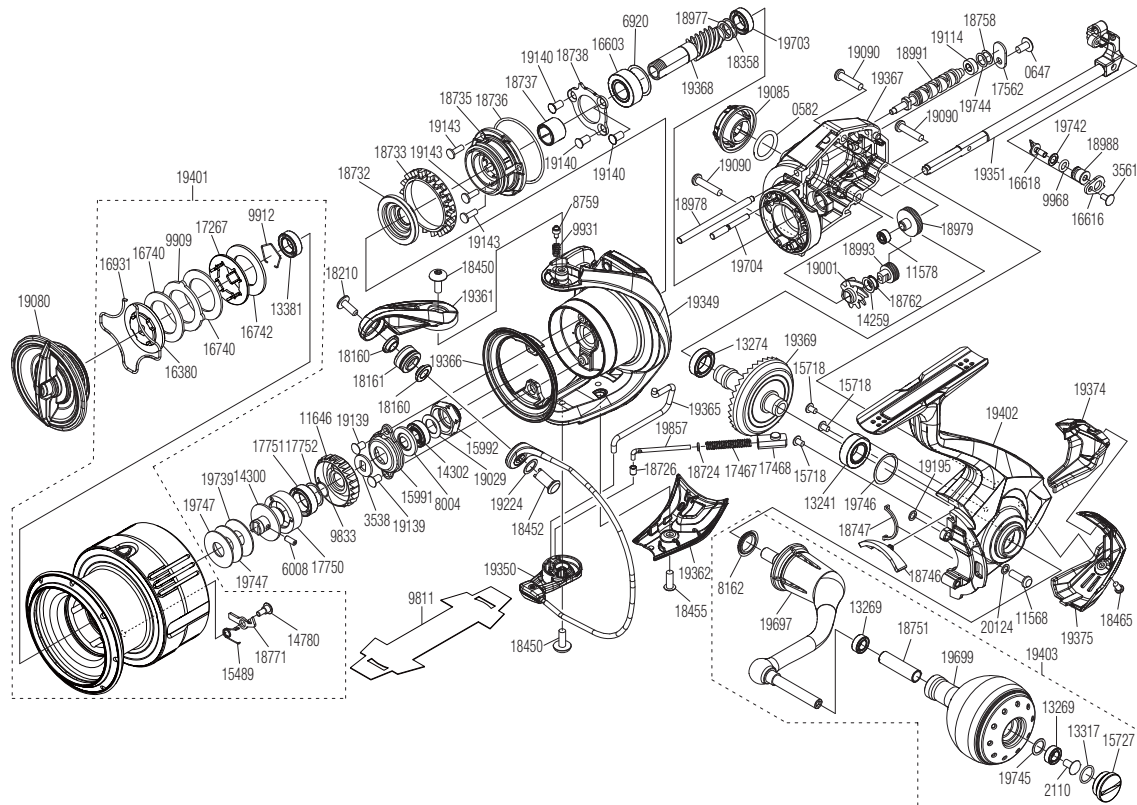

# SHIMANO

Vanquish SA-RB

VQ-C5000XG

Please note that the number of adjusting washers may not be the same as shown in the exploded views. (Adjustment will vary with each individual product.)

RD 18735 Roller Clutch Assembly please send the equipment out to after-sales service for replacement of the roller clutch assembly.