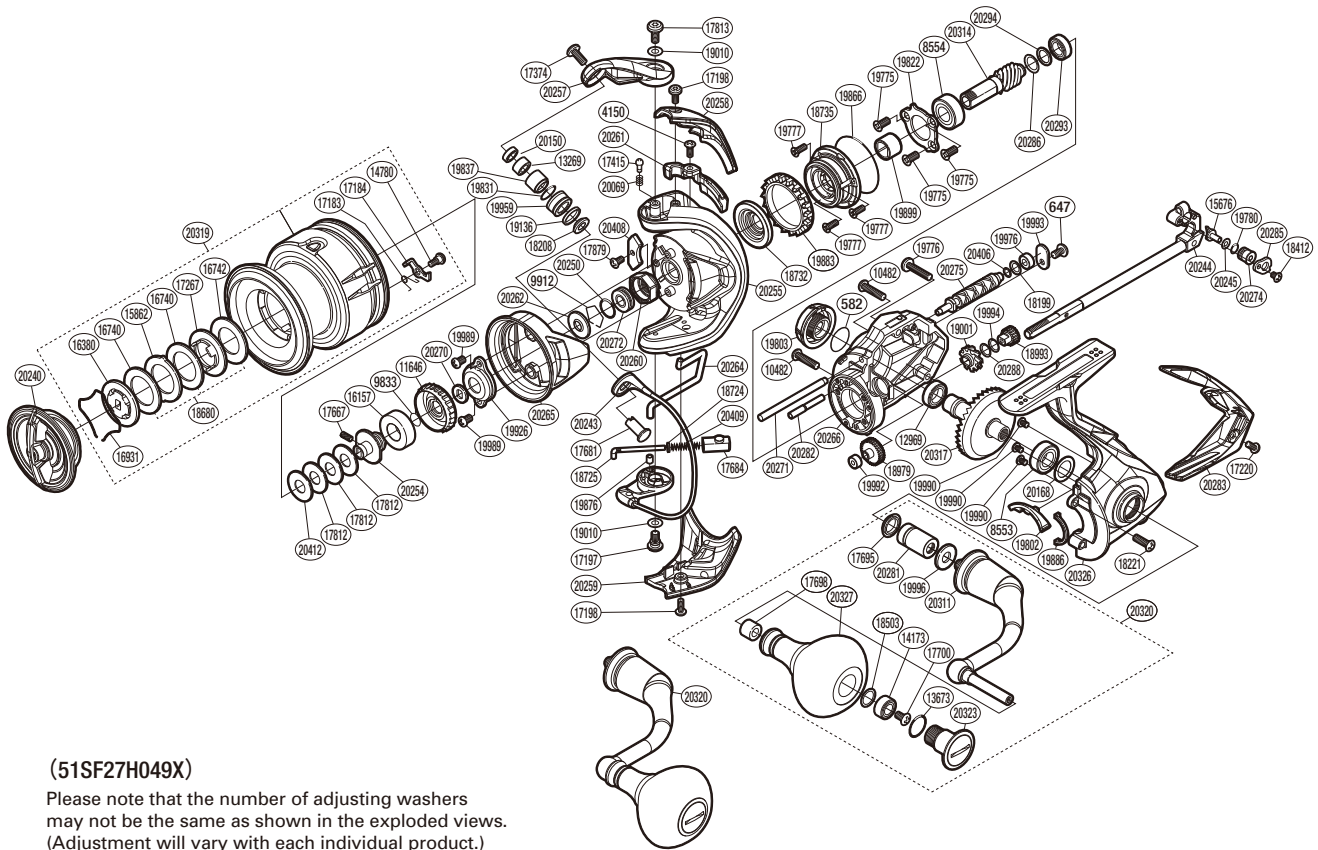

SHIMANO

STRADIC SA-RB

STRADICC5000XGL

(51SF27H049X)

Please note that the number of adjusting washers may not be the same as shown in the exploded views. (Adjustment will vary with each individual product.)