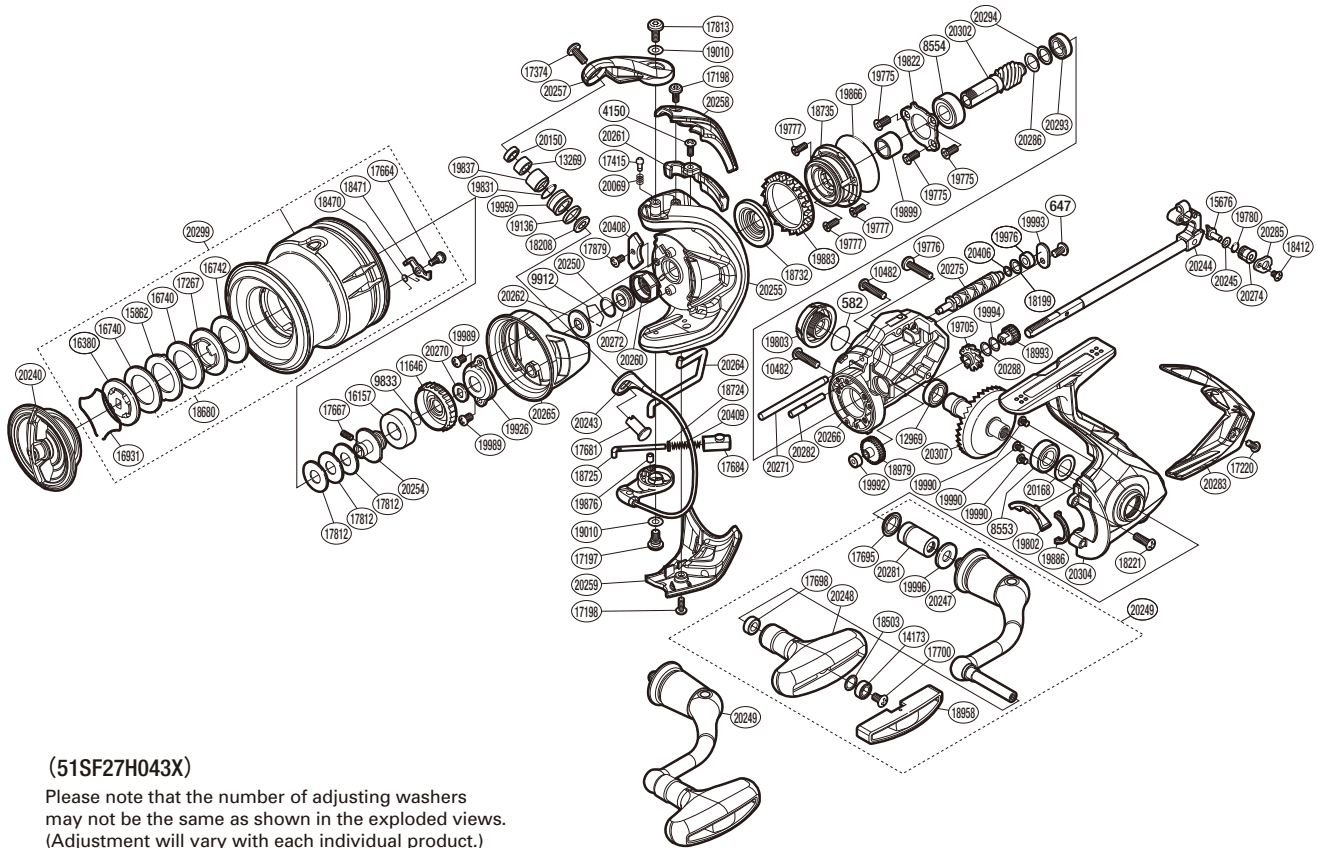

SHIMANO

STRADIC S A-RB

STRADIC4000MHGL

(51SF27H043X)

Please note that the number of adjusting washers may not be the same as shown in the exploded views. (Adjustment will vary with each individual product.)