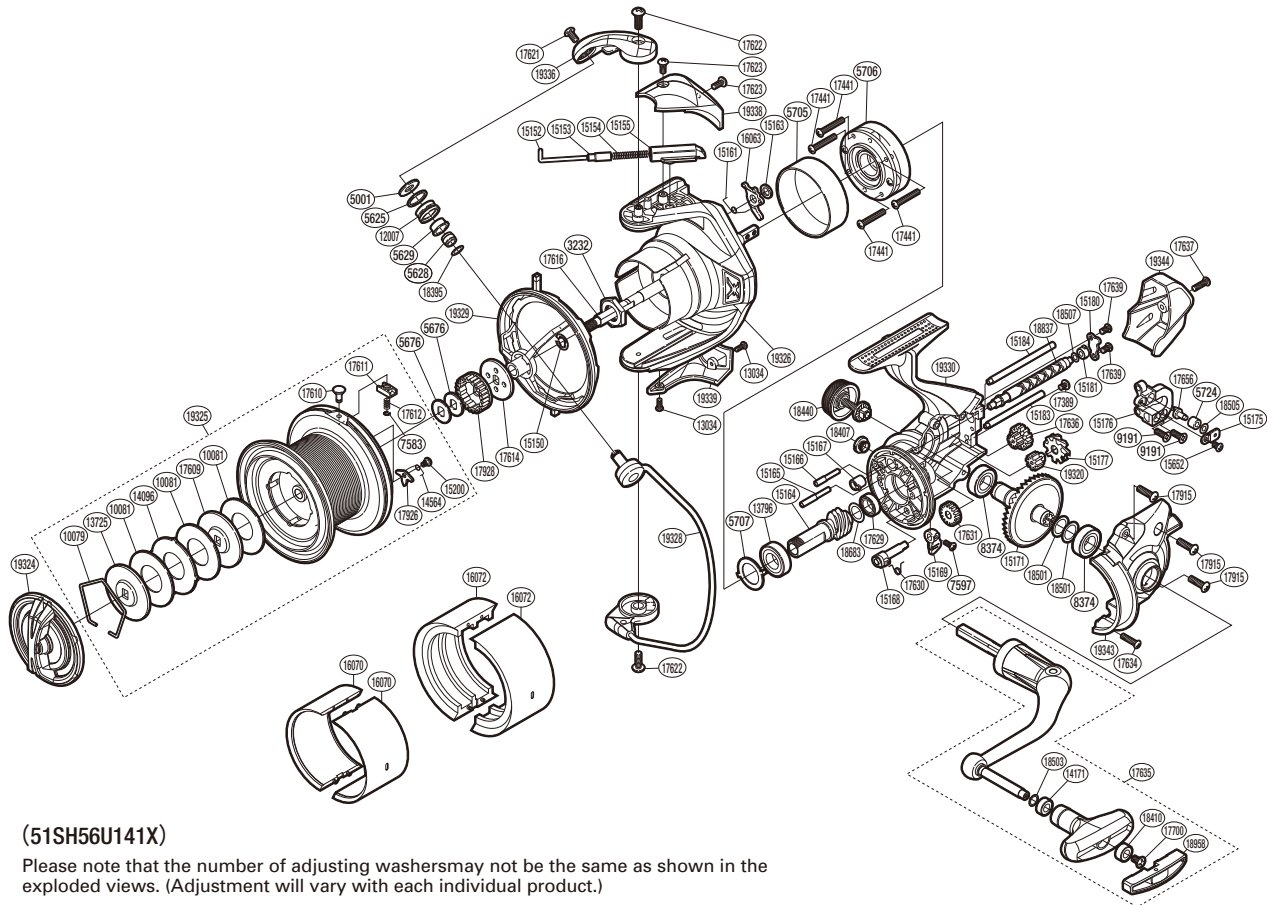

SHIMANO

SpeedMaster S A-RB

SMBP14XTC

(51SH56U141X)

Please note that the number of adjusting washers may not be the same as shown in the exploded views. (Adjustment will vary with each individual product.)