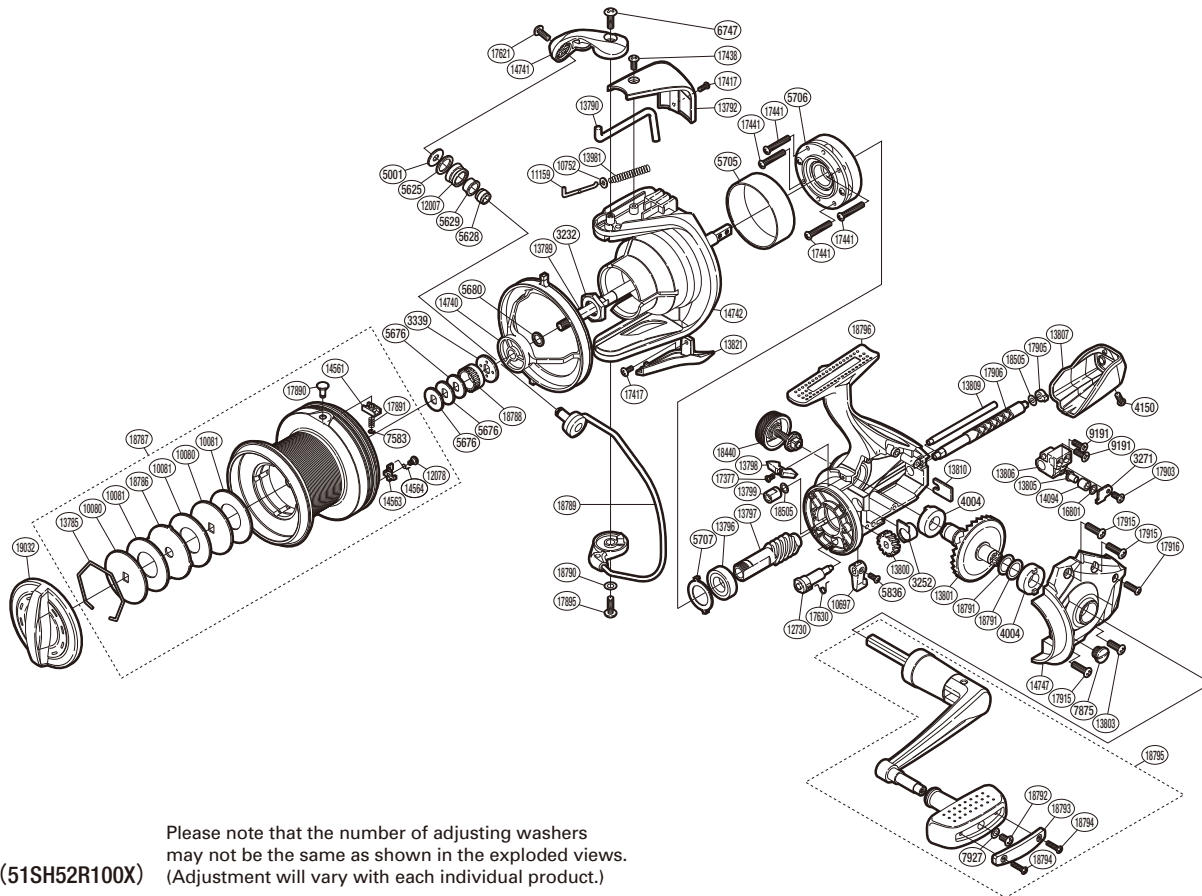

## BeastMaster

## BMBP10000XB

Part No.	Description	Part No.	Description	Part No.	Description
RD 3232	Rotor Nut	RD12730	Anti-Reverse Cam	RD17377	Screw
RD 3252	Bushing	RD13785	Drag Washers Retainer	RD17417	Screw
RD 3271	Oscillating Pawl Cover	RD13789	Main Shaft	RD17438	Screw
RD 3339	Spool Support (B)	RD13790	Bail Trip Lever	RD17441	Screw
RD 4004	Drive Gear Bushing	RD13792	Bail Spring Cover	RD17621	Screw
RD 4150	Screw	RD13796	Ball Bearing	RD17630	Anti-Reverse Cam Spring
RD 5001	Line Roller Washer	RD13797	Pinion Gear	RD17890	Line Clip
RD 5625	Line Roller Spacer	RD13798	Bail Trip Strike	RD17891	Line Clip Spring
RD 5628	Line Roller Collar	RD13799	Worm Bushing (Front)	RD17895	Screw
RD 5629	Line Roller Bushing	RD13800	Idle Gear	RD17903	Screw
RD 5676	Spool Washer	RD13801	Drive Gear	RD17905	Worm Bushing (Rear)
RD 5680	Spacer (B)	RD13803	Screw	RD17906	Worm Shaft
RD 5705	Roller Clutch Ring	RD13805	Oscillating Pawl	RD17915	Screw
RD 5706	Roller Clutch Assembly	RD13806	Oscillating Slider	RD17916	Screw
RD 5707	Bearing Washer	RD13807	Rear Protector	RD18440	Handle Screw Cap Assembly
RD 5836	Screw	RD13809	Oscillating Guide	RD18505	Washer
RD 6747	Bail Arm Screw	RD13810	Worm Shaft Retainer	RD18786	Eared Washer
RD 7583	E Lock	RD13821	Bail Hold Support Guard	RD18787	Spool Assembly
RD 7875	Oil Cap	RD13981	Bail Spring	RD18788	Spool Support (A)
RD 7927	Washer	RD14094	Oscillating Slider Bushing	RD18789	Bail Assembly
RD 9191	Screw	RD14561	Line Clip Holder	RD18790	Washer
RD10080	Key Washer	RD14563	Drag Click	RD18791	Washer
RD10081	Drag Washer	RD14564	Drag Click Spring	RD18792	Screw
RD10697	Anti-Reverse Lever	RD14740	Line Safety Guard	RD18793	Handle Knob I.D. Plate
RD10752	Bail Spring Guide A Support	RD14741	Bail Arm	RD18794	Screw
RD11159	Bail Spring Guide A	RD14742	Rotor	RD18795	Handle Assembly
RD12007	Line Roller	RD14747	Side Cover	RD18796	Body
RD12078	Screw	RD16801	Washer	RD19032	Drag Knob