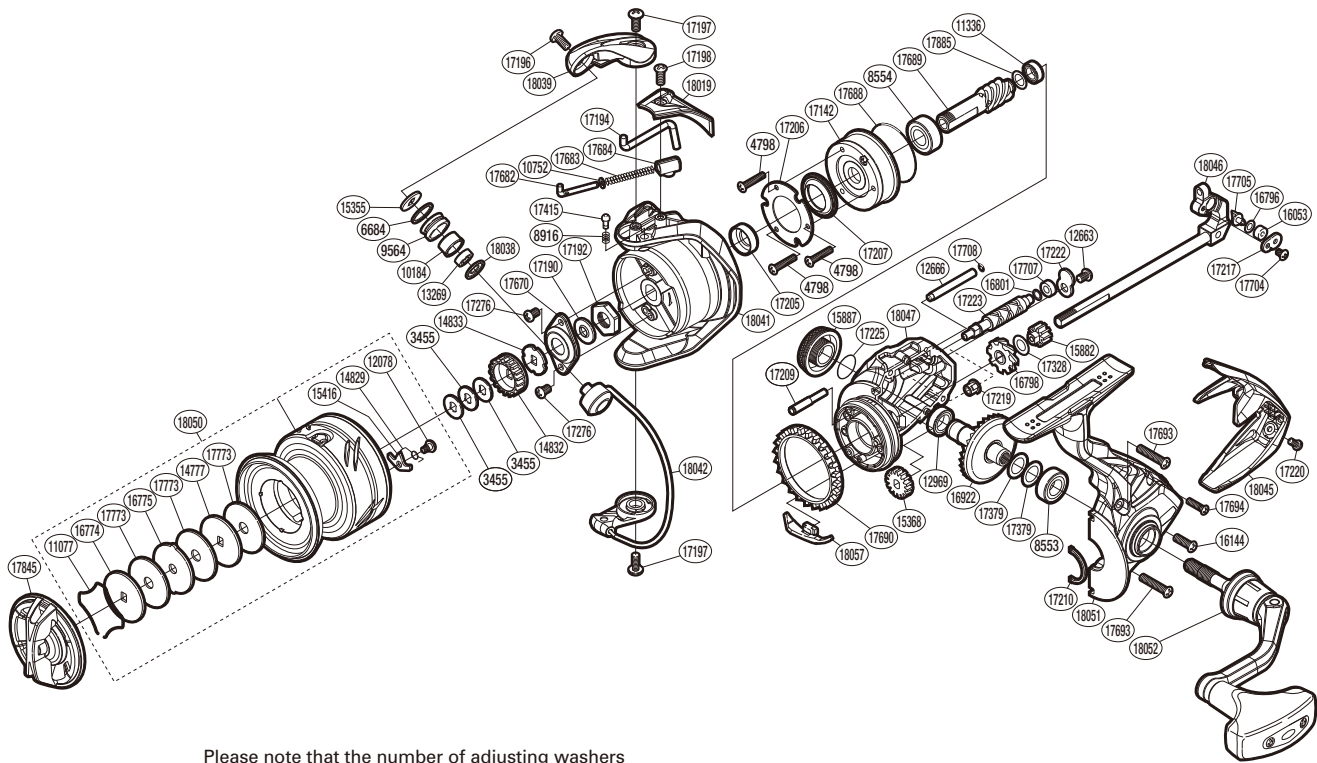

## ULT-C3000FB

Please note that the number of adjusting washers may not be the same as shown in the exploded views.

(51SF03E029X) (Adjustment will vary with each individual product.)

Part No.	Description	Part No.	Description	Part No.	Description
RD 3455	Spool Washer	RD16796	Spacer	RD17684	Bail Spring Seat
RD 4798	Screw	RD16798	Idle Gear B (Large)	RD17688	O Ring
RD 6684	Line Roller Spacer	RD16801	Washer	RD17689	Pinion Gear
RD 8553	Ball Bearing	RD16922	Drive Gear	RD17690	Friction Ring
RD 8554	Ball Bearing	RD17142	Roller Clutch Assembly	RD17693	Screw
RD 8916	Click Spring	RD17190	Bearing Water Proof	RD17694	Screw
RD 9564	Line Roller	RD17192	Rotor Nut	RD17704	Screw
RD10184	Line Roller Bushing	RD17194	Bail Trip Lever	RD17705	Oscillating Pawl
RD10752	Bail Spring Guide A Support	RD17196	Screw	RD17707	Worm Bushing
RD11077	Drag Washers Retainer	RD17197	Screw	RD17708	O Ring
RD11336	Ball Bearing	RD17198	Screw	RD17773	Drag Washer
RD12078	Screw	RD17205	Rotor Ring	RD17845	Drag Knob
RD12663	Screw	RD17206	Roller Clutch Reinforce	RD17885	Washer
RD12666	Oscillating Guide A	RD17207	Roller Clutch Water Proof	RD18019	Bail Spring Cover
RD12969	Ball Bearing	RD17209	Idle Gear B Shaft	RD18038	Line Roller Support B
RD13269	Ball Bearing	RD17210	Flange Water Proof	RD18039	Bail Arm
RD14777	Key Washer	RD17217	Oscillating Pawl Cover	RD18041	Rotor
RD14829	Drag Click Spring	RD17219	Worm Bushing (Front)	RD18042	Bail Assembly
RD14832	Spool Support A	RD17220	Screw	RD18045	Rear Protector
RD14833	Spool Support B	RD17222	Worm Shaft Retainer	RD18046	Main Shaft Assembly
RD15355	Line Roller Washer	RD17223	Worm Shaft	RD18047	Body
RD15368	Idle Gear	RD17225	O Ring	RD18050	Spool Assembly
RD15416	Drag Click	RD17276	Screw	RD18051	Side Cover
RD15882	Idle Gear B (Small)	RD17328	Washer	RD18052	Handle Assembly
RD15887	Handle Screw Cap	RD17379	Washer	RD18057	Bail Trip Strike
RD16053	Oscillating Slider Bushing	RD17415	Click Pin		
RD16144	Screw	RD17670	Rotor Nut Lock Plate		
RD16774	Key Washer	RD17682	Bail Spring Guide A		
RD16775	Eared Washer	RD17683	Bail Spring	RD18054	Anti Line Slip Sticker