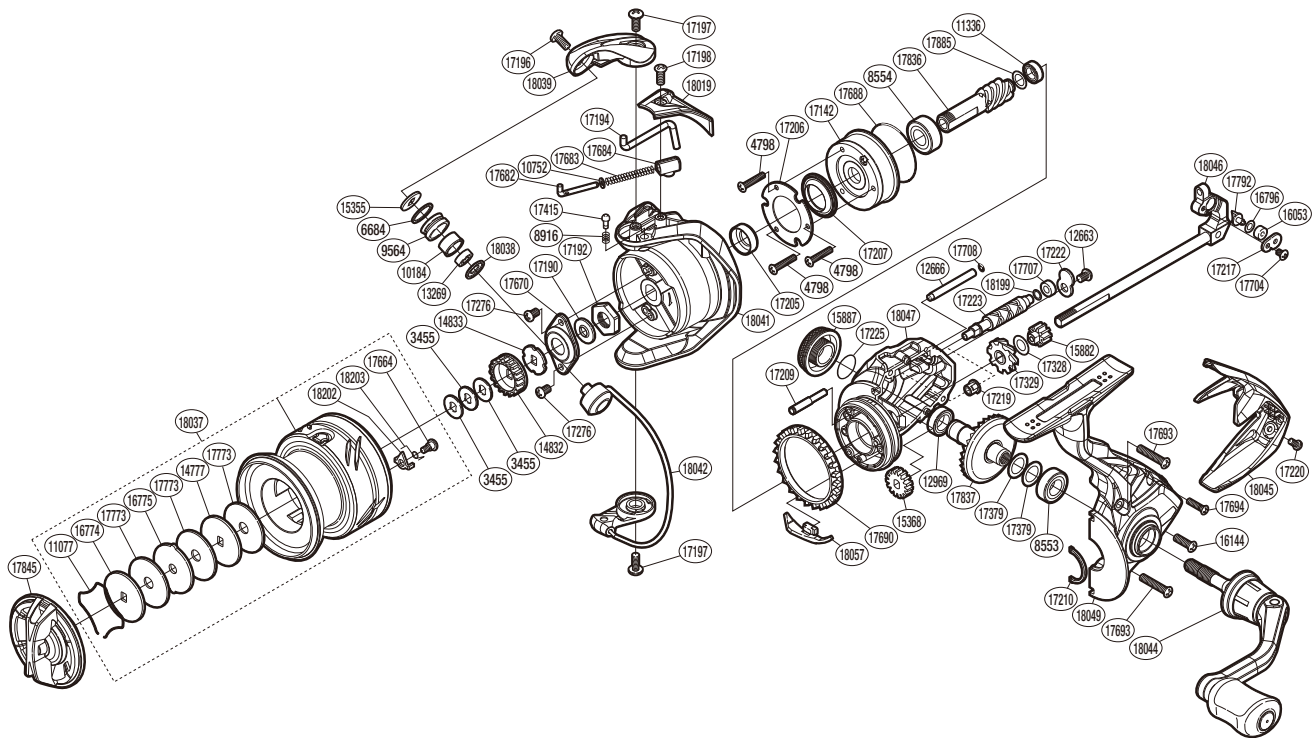

## ULT-2500HGFB

Please note that the number of adjusting washers may not be the same as shown in the exploded views.

(51SF03E026X) (Adjustment will vary with each individual product.)

Part No.	Description	Part No.	Description	Part No.	Description
RD 3455	Spool Washer	RD17192	Rotor Nut	RD17694	Screw
RD 4798	Screw	RD17194	Bail Trip Lever	RD17704	Screw
RD 6684	Line Roller Spacer	RD17196	Screw	RD17707	Worm Bushing
RD 8553	Ball Bearing	RD17197	Screw	RD17708	O Ring
RD 8554	Ball Bearing	RD17198	Screw	RD17773	Drag Washer
RD 8916	Click Spring	RD17205	Rotor Ring	RD17792	Oscillating Pawl
RD 9564	Line Roller	RD17206	Roller Clutch Reinforce	RD17836	Pinion Gear
RD10184	Line Roller Bushing	RD17207	Roller Clutch Water Proof	RD17837	Drive Gear
RD10752	Bail Spring Guide A Support	RD17209	Idle Gear B Shaft	RD17845	Drag Knob
RD11077	Drag Washers Retainer	RD17210	Flange Water Proof	RD17885	Washer
RD11336	Ball Bearing	RD17217	Oscillating Pawl Cover	RD18019	Bail Spring Cover
RD12663	Screw	RD17219	Worm Bushing (Front)	RD18037	Spool Assembly
RD12666	Oscillating Guide A	RD17220	Screw	RD18038	Line Roller Support B
RD12969	Ball Bearing	RD17222	Worm Shaft Retainer	RD18039	Bail Arm
RD13269	Ball Bearing	RD17223	Worm Shaft	RD18041	Rotor
RD14777	Key Washer	RD17225	O Ring	RD18042	Bail Assembly
RD14832	Spool Support A	RD17276	Screw	RD18044	Handle Assembly
RD14833	Spool Support B	RD17328	Washer	RD18045	Rear Protector
RD15355	Line Roller Washer	RD17329	Idle Gear B (Large)	RD18046	Main Shaft Assembly
RD15368	Idle Gear	RD17379	Washer	RD18047	Body
RD15882	Idle Gear B (Small)	RD17415	Click Pin	RD18049	Side Cover
RD15887	Handle Screw Cap	RD17664	Screw	RD18057	Bail Trip Strike
RD16053	Oscillating Slider Bushing	RD17670	Rotor Nut Lock Plate	RD18199	Washer
RD16144	Screw	RD17682	Bail Spring Guide A	RD18202	Drag Click
RD16774	Key Washer	RD17683	Bail Spring	RD18203	Drag Click Spring
RD16775	Eared Washer	RD17684	Bail Spring Seat		
RD16796	Spacer	RD17688	O Ring		
RD17142	Roller Clutch Assembly	RD17690	Friction Ring		
RD17190	Bearing Water Proof	RD17693	Screw	RD18054	Anti Line Slip Sticker