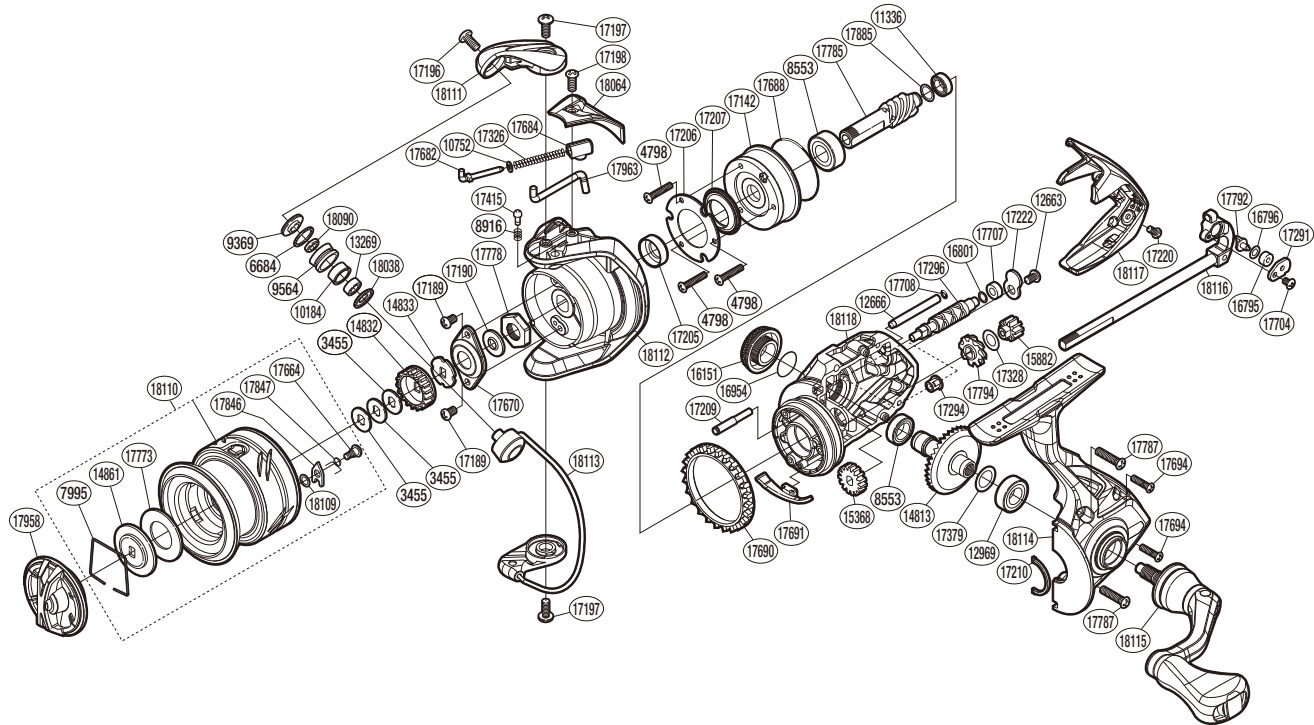

SHIMANO

ULTEGRA S A-RB

ULT-1000HGFB

Please note that the number of adjusting washers may not be the same as shown in the exploded views.
(51SF03B010X) (Adjustment will vary with each individual product.)