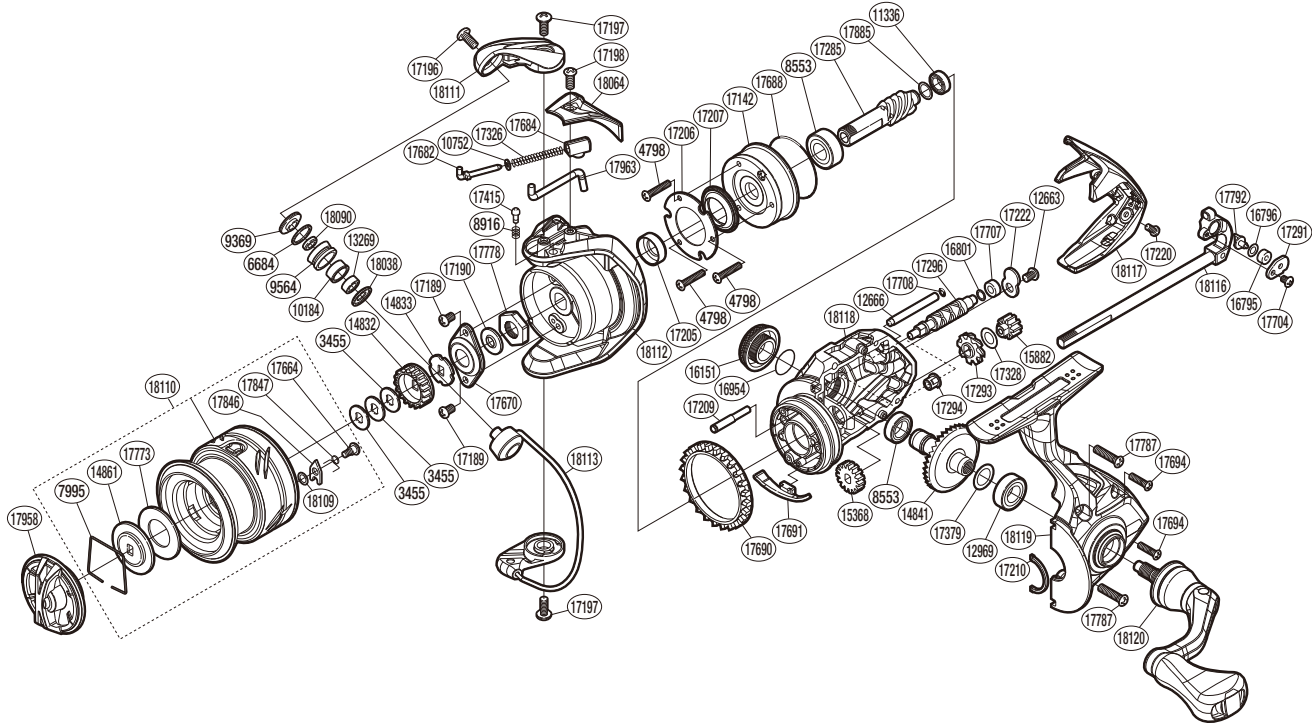

# SHIMANO

ULTEGRA S A-RB

ULT-1000FB

Please note that the number of adjusting washers may not be the same as shown in the exploded views. (51SF03B011X) (Adjustment will vary with each individual product.)