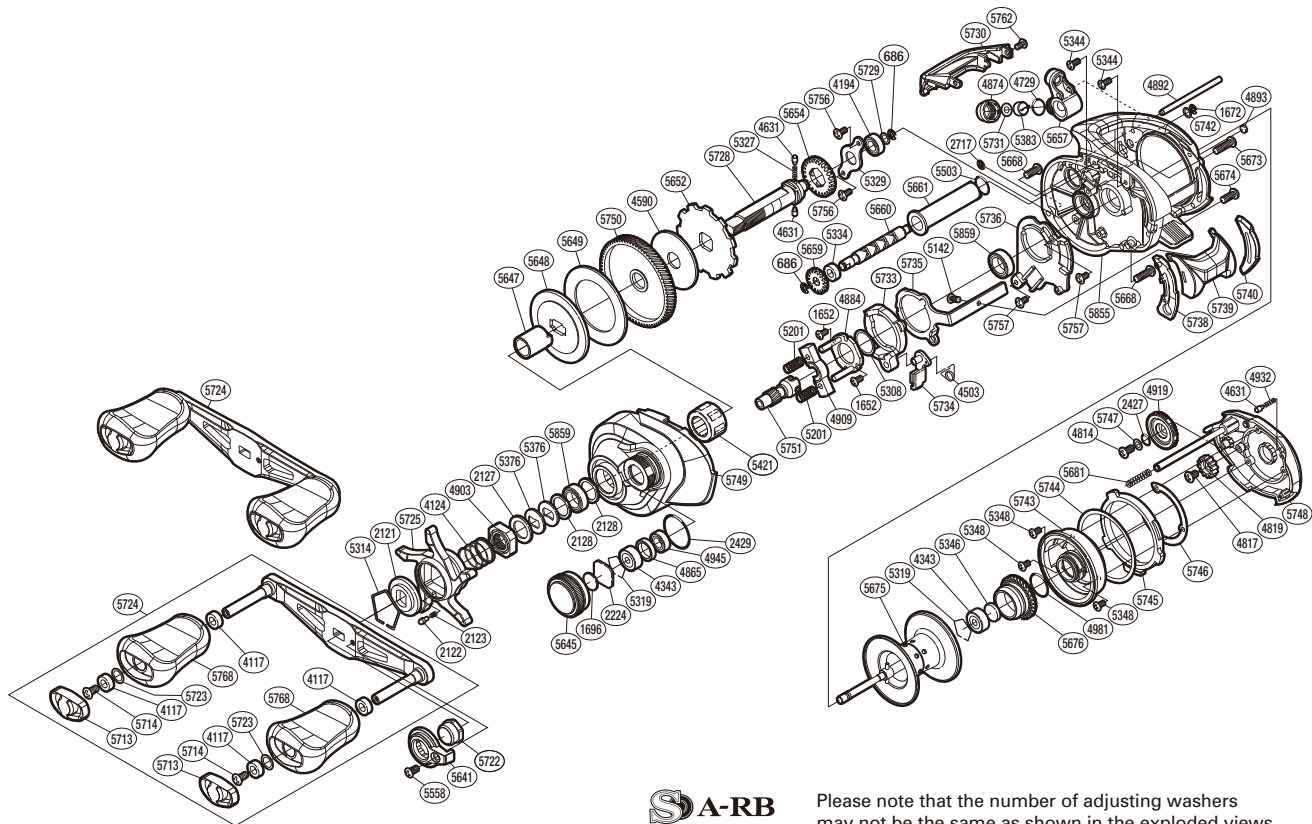

SHIMANO

CURADO

CU-201HGK

S A-RB
(51RH39K201X)

Please note that the number of adjusting washers may not be the same as shown in the exploded views. (Adjustment will vary with each individual product.)

Part No.	Description	Part No.	Description	Part No.	Description
BNT0686	E Lock	BNT5142	Screw	BNT5722	Handle Nut
BNT1652	Screw	BNT5201	Yoke Spring	BNT5723	Washer
BNT1672	E Lock	BNT5308	Washer	BNT5724	Handle Assembly
BNT1696	Cast Control Spacer	BNT5314	Click Plate Retainer	BNT5725	Star Drag
BNT2121	Star Drag Click Plate	BNT5319	Bearing Retainer	BNT5728	Drive Shaft
BNT2122	Click Pin	BNT5327	Idle Gear Spring	BNT5729	Spacer
BNT2123	Click Spring	BNT5329	Drive Shaft Retainer	BNT5730	Level Wind Protector
BNT2127	Star Drag Spacer	BNT5334	Bushing	BNT5731	Spacer
BNT2128	Washer	BNT5344	Screw	BNT5733	Clutch Cam
BNT2224	Spool Tension Spacer	BNT5346	Spacer B	BNT5734	Clutch Pawl Assembly
BNT2427	O Ring	BNT5348	Screw	BNT5735	Clutch Plate
BNT2429	O Ring	BNT5376	Washer	BNT5736	Clutch Guard
BNT2717	E Lock	BNT5383	Line Guide Pawl	BNT5738	Clutch Bar Guide B
BNT4117	Bushing	BNT5421	Roller Clutch Bearing	BNT5739	Clutch Button Assembly
BNT4124	Star Drag Spring	BNT5503	O Ring	BNT5740	Clutch Bar Guide A
BNT4194	Ball Bearing	BNT5558	Screw	BNT5742	Washer
BNT4343	Ball Bearing	BNT5641	Handle Nut Plate	BNT5743	Brake Case Assembly
BNT4503	Clutch Pawl Spring	BNT5645	Cast Control Cap	BNT5744	Washer
BNT4590	Drag Washer	BNT5647	Roller Clutch Inner Tube	BNT5745	Right Side Plate Cam Lever
BNT4631	Idle Gear Pin	BNT5648	Key Washer	BNT5746	Washer
BNT4729	O Ring	BNT5649	Drag Washer	BNT5747	Washer
BNT4814	Screw	BNT5652	Anti-Reverse Ratchet	BNT5748	Right Side Plate Assembly
BNT4817	Screw	BNT5654	Idle Gear	BNT5749	Left Side Plate
BNT4819	Idle Gear	BNT5657	Line Guide Assembly	BNT5750	Drive Gear
BNT4865	Bearing Spacer	BNT5659	Idle Gear	BNT5751	Pinion Gear
BNT4874	Pawl Cap	BNT5660	Worm Shaft	BNT5756	Screw
BNT4884	Clutch Cam Retainer	BNT5661	Level Wind Guard	BNT5757	Screw
BNT4892	Stabilizer Bar	BNT5668	Screw	BNT5762	Screw
BNT4893	Washer	BNT5673	Screw	BNT5768	Handle Knob
BNT4903	Star Drag Nut	BNT5674	Screw	BNT5855	Frame Assembly
BNT4909	Yoke	BNT5675	Spool Assembly	BNT5859	Ball Bearing
BNT4919	Brake Dial	BNT5676	Brake Ring Gear Assembly		
BNT4932	Click Spring	BNT5681	Spring		
BNT4945	Ball Bearing	BNT5713	Handle Knob Seal		
BNT4981	O Ring	BNT5714	Screw	BNT4692	B-100 Oil (Accessory)