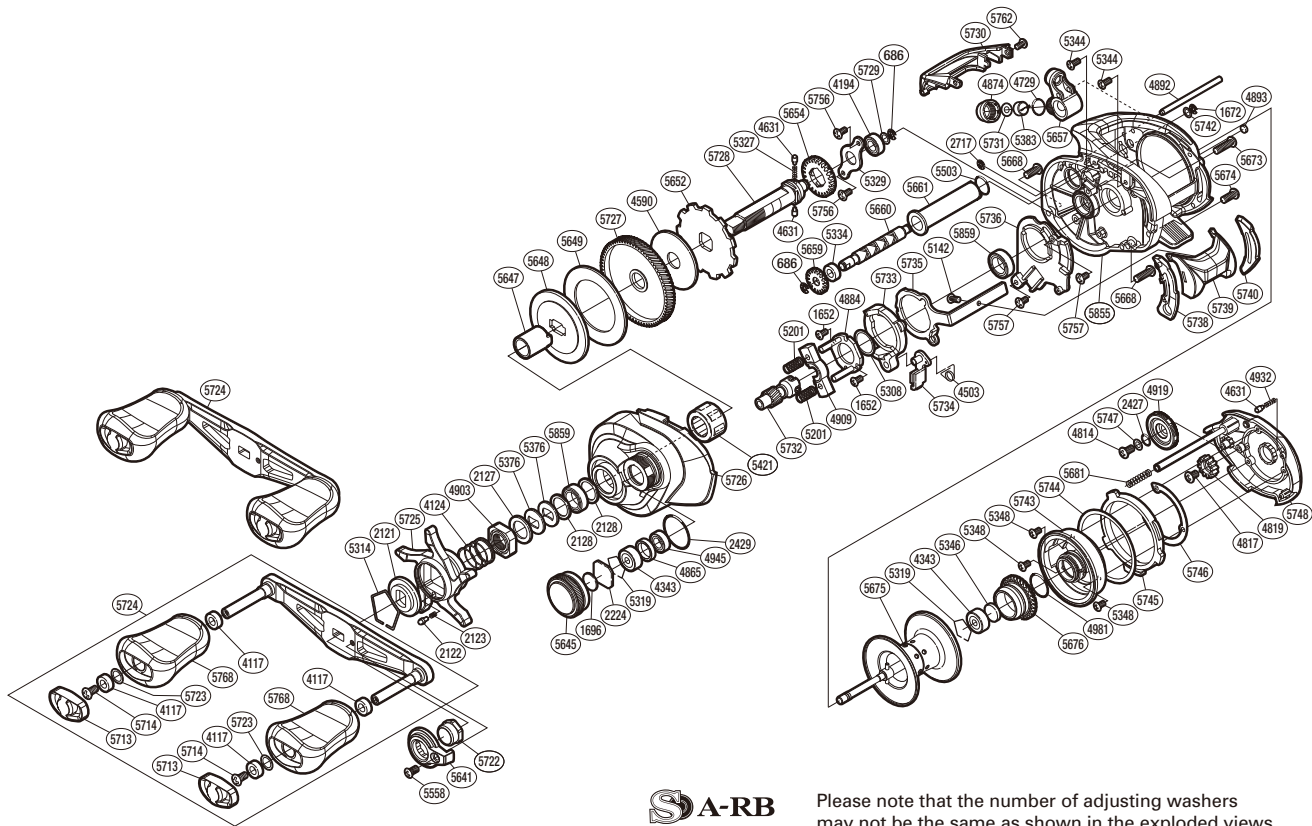

SHIMANO

CURADO

CU-201K

S A-RB
(51RH39J201X)

Please note that the number of adjusting washers may not be the same as shown in the exploded views. (Adjustment will vary with each individual product.)

Part No.	Description	Part No.	Description	Part No.	Description
BNT0686	E Lock	BNT5142	Screw	BNT5722	Handle Nut
BNT1672	Screw	BNT5201	Yoke Spring	BNT5723	Washer
BNT1672	E Lock	BNT5308	Washer	BNT5724	Handle Assembly
BNT1696	Cast Control Spacer	BNT5314	Click Plate Retainer	BNT5725	Star Drag
BNT2121	Star Drag Click Plate	BNT5319	Bearing Retainer	BNT5726	Left Side Plate
BNT2122	Click Pin	BNT5327	Idle Gear Spring	BNT5727	Drive Gear
BNT2123	Click Spring	BNT5329	Drive Shaft Retainer	BNT5728	Drive Shaft
BNT2127	Star Drag Spacer	BNT5334	Bushing	BNT5729	Spacer
BNT2128	Washer	BNT5344	Screw	BNT5730	Level Wind Protector
BNT2224	Spool Tension Spacer	BNT5346	Spacer B	BNT5731	Spacer
BNT2427	O Ring	BNT5348	Screw	BNT5732	Pinion Gear
BNT2429	O Ring	BNT5376	Washer	BNT5733	Clutch Cam
BNT2717	E Lock	BNT5383	Line Guide Pawl	BNT5734	Clutch Pawl Assembly
BNT4117	Bushing	BNT5421	Roller Clutch Bearing	BNT5735	Clutch Plate
BNT4124	Star Drag Spring	BNT5503	O Ring	BNT5736	Clutch Guard
BNT4194	Ball Bearing	BNT5558	Screw	BNT5738	Clutch Bar Guide B
BNT4343	Ball Bearing	BNT5641	Handle Nut Plate	BNT5739	Clutch Button Assembly
BNT4503	Clutch Pawl Spring	BNT5645	Cast Control Cap	BNT5740	Clutch Bar Guide A
BNT4590	Drag Washer	BNT5647	Roller Clutch Inner Tube	BNT5742	Washer
BNT4631	Idle Gear Pin	BNT5648	Key Washer	BNT5743	Brake Case Assembly
BNT4729	O Ring	BNT5649	Drag Washer	BNT5744	Washer
BNT4814	Screw	BNT5652	Anti-Reverse Ratchet	BNT5745	Right Side Plate Cam Lever
BNT4817	Screw	BNT5654	Idle Gear	BNT5746	Washer
BNT4819	Idle Gear	BNT5657	Line Guide Assembly	BNT5747	Washer
BNT4865	Bearing Spacer	BNT5659	Idle Gear	BNT5748	Right Side Plate Assembly
BNT4874	Pawl Cap	BNT5660	Worm Shaft	BNT5756	Screw
BNT4884	Clutch Cam Retainer	BNT5661	Level Wind Guard	BNT5757	Screw
BNT4892	Stabilizer Bar	BNT5668	Screw	BNT5762	Screw
BNT4893	Washer	BNT5673	Screw	BNT5768	Handle Knob
BNT4903	Star Drag Nut	BNT5674	Screw	BNT5855	Frame Assembly
BNT4909	Yoke	BNT5675	Spool Assembly	BNT5859	Ball Bearing
BNT4919	Brake Dial	BNT5676	Brake Ring Gear Assembly		
BNT4932	Click Spring	BNT5681	Spring		
BNT4945	Ball Bearing	BNT5713	Handle Knob Seal		
BNT4981	O Ring	BNT5714	Screw	BNT4692	B-100 Oil (Accessory)