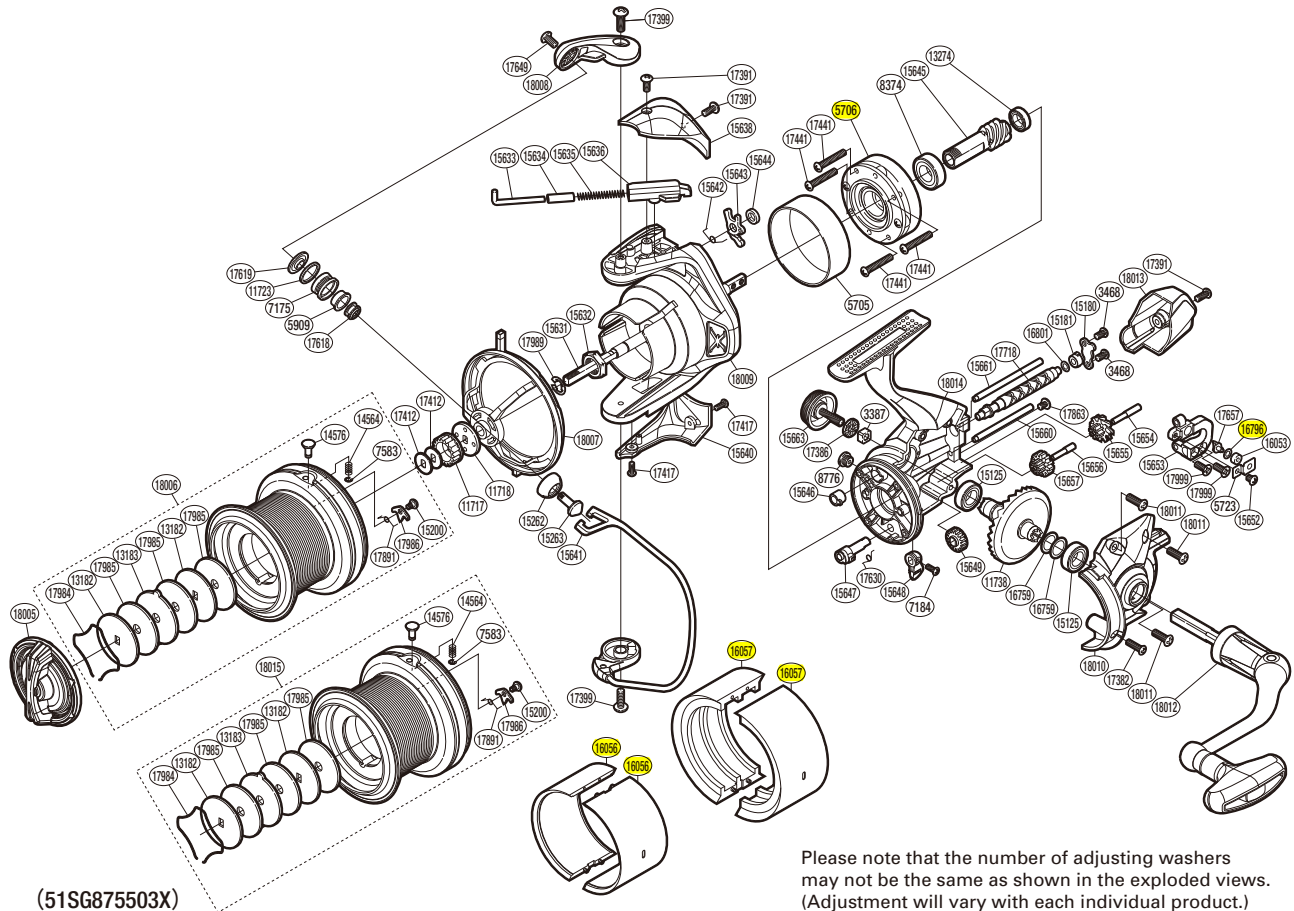

SHIMANO

ULTEGRA XSD S A-RB

ULT-5500XSD

(51SG875503X)

Please note that the number of adjusting washers may not be the same as shown in the exploded views. (Adjustment will vary with each individual product.)