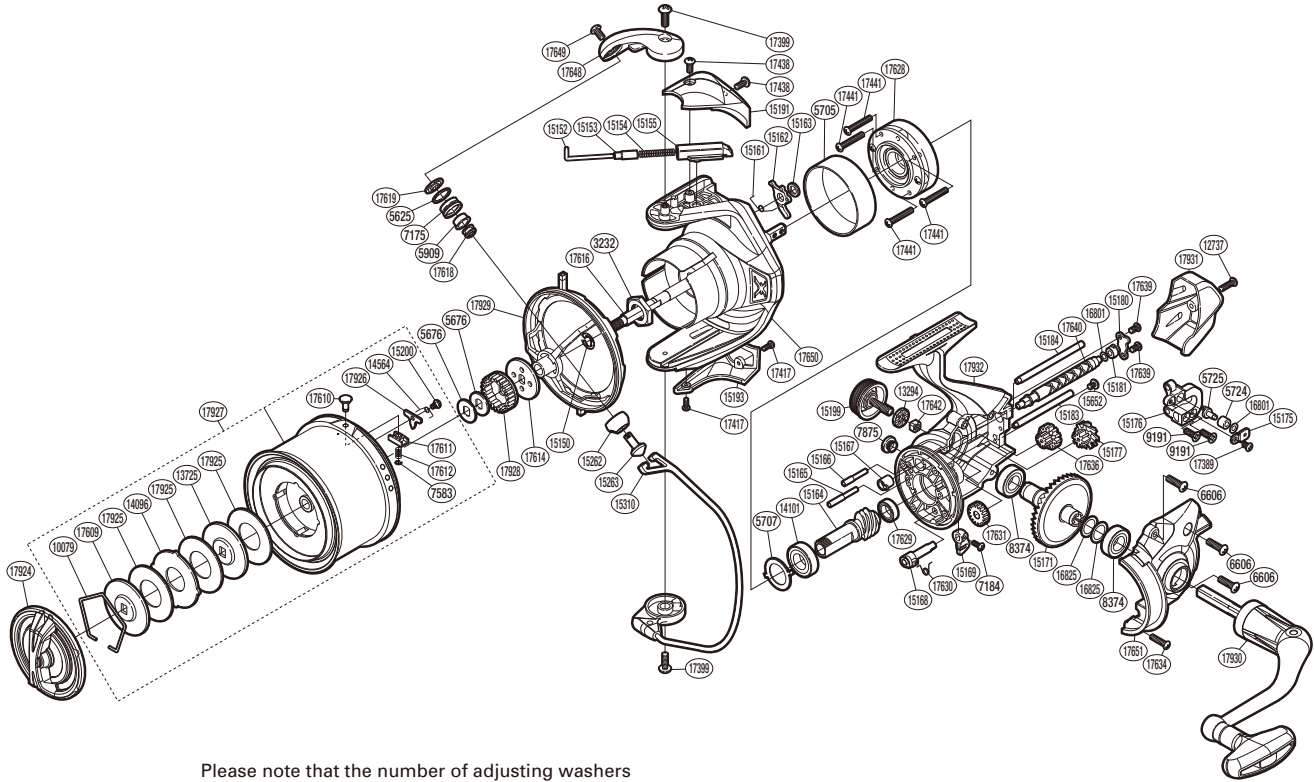

SHIMANO

ULTEGRA XSD S A-RB

UL-35XSDCOMP

Please note that the number of adjusting washers may not be the same as shown in the exploded views. (51SG873501X) (Adjustment will vary with each individual product.)