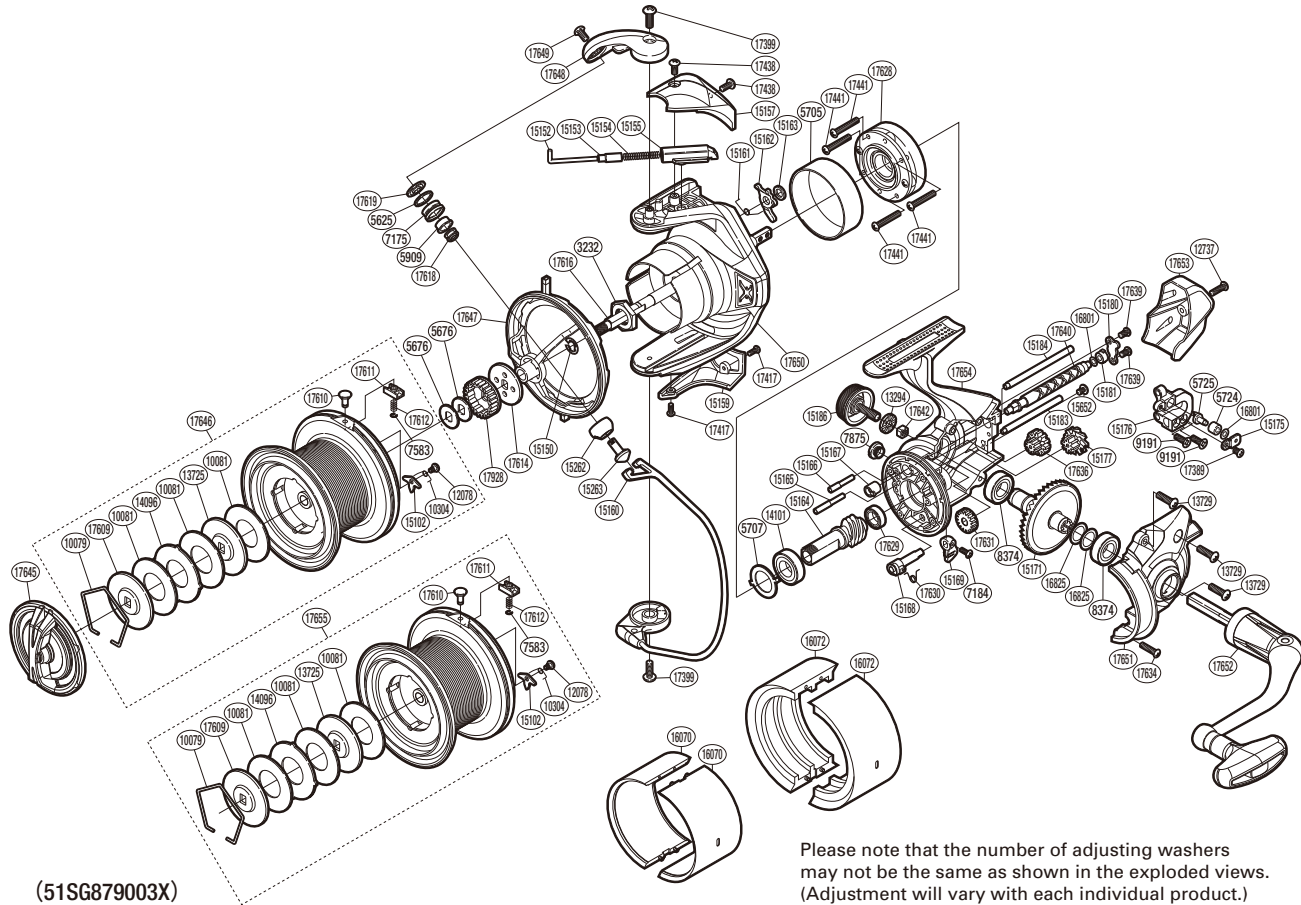

SHIMANO

ULTEGRA XSD S A-RB

ULT-14000XSD

(51SG879003X)

Please note that the number of adjusting washers may not be the same as shown in the exploded views. (Adjustment will vary with each individual product.)