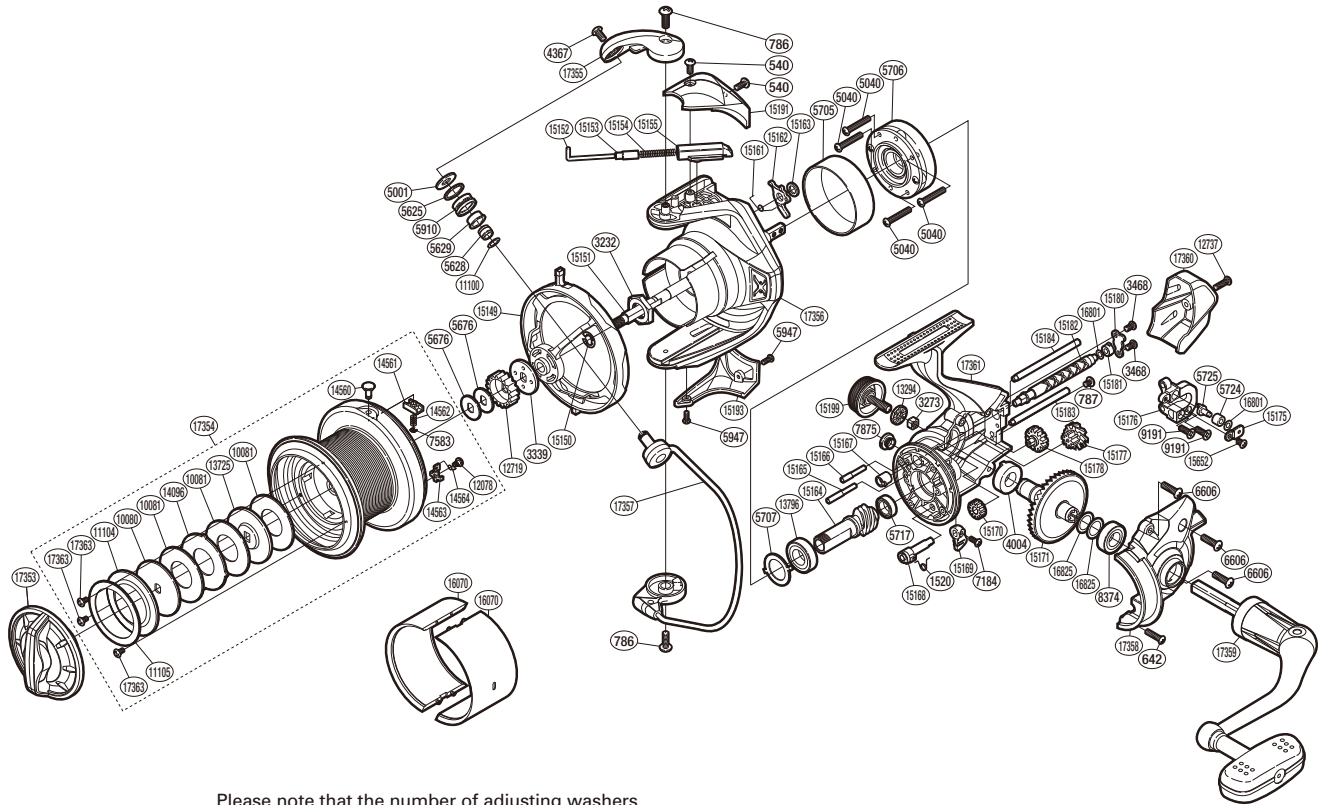

SHIMANO

SPEEDCAST

SPC-14000XTB

Please note that the number of adjusting washers may not be the same as shown in the exploded views. (51SH369000G) (Adjustment will vary with each individual product.)

Part No.	Description	Part No.	Description	Part No.	Description
RD 0540	Screw	RD10080	Key Washer	RD15168	Anti-Reverse Cam
RD 0642	Screw	RD10081	Drag Washer	RD15169	Anti-Reverse Lever
RD 0786	Screw	RD11100	Washer	RD15170	Idle Gear
RD 0787	Nut Lock Screw	RD11104	Seal Plate A	RD15171	Drive Gear
RD 1520	Anti-Reverse Cam Spring	RD11105	Seal Plate B	RD15175	Oscillating Pawl Cover
RD 3232	Rotor Nut	RD12078	Screw	RD15176	Oscillating Slider
RD 3273	Handle Screw Lock	RD12719	Spool Support A	RD15177	Idle Gear B
RD 3339	Spool Support B	RD12737	Screw	RD15178	Idle Gear C
RD 3468	Screw	RD13294	Handle Screw Lock Washer	RD15180	Worm Shaft Retainer
RD 4004	Drive Gear Bushing	RD13725	Key Washer	RD15181	Worm Bushing (Rear)
RD 4367	Screw	RD13796	Ball Bearing	RD15182	Worm Shaft
RD 5001	Line Roller Washer	RD14096	Eared Washer	RD15183	Oscillating Guide A
RD 5040	Screw	RD14560	Line Clip	RD15184	Oscillating Guide B
RD 5625	Line Roller Spacer	RD14561	Line Clip Holder	RD15191	Bail Spring Cover
RD 5628	Line Roller Collar	RD14562	Line Clip Spring	RD15193	Bail Hold Support Guard
RD 5629	Line Roller Bushing	RD14563	Drag Click	RD15199	Handle Screw Cap
RD 5676	Spool Washer	RD14564	Drag Click Spring	RD15652	Screw
RD 5705	Roller Clutch Ring	RD15149	Line Safety Guard	RD16801	Washer
RD 5706	Roller Clutch Assembly	RD15150	E Lock	RD16825	Washer
RD 5707	Bearing Washer	RD15151	Main Shaft	RD17353	Drag Knob
RD 5717	Ball Bearing	RD15152	Bail Spring Guide A	RD17354	Spool Assembly
RD 5724	Oscillating Slider Bushing	RD15153	Bail Spring Guide A Support	RD17355	Bail Arm
RD 5725	Oscillating Pawl	RD15154	Bail Spring	RD17356	Rotor
RD 5910	Line Roller	RD15155	Bail Spring Guide B	RD17357	Bail Assembly
RD 5947	Screw	RD15161	Lever Spring	RD17358	Side Cover
RD 6606	Screw	RD15162	Bail Trip Lever	RD17359	Handle Assembly
RD 7184	Screw	RD15163	Washer	RD17360	Rear Protector
RD 7583	E Lock	RD15164	Pinion Gear	RD17361	Body
RD 7875	Oil Cap	RD15165	Idle Gear B Shaft	RD17363	Screw
RD 8374	Ball Bearing	RD15166	Idle Gear C Shaft		
RD 9191	Screw	RD15167	Worm Bushing (Front)	RD16070	Spool Economizer A (10000) (Accessory)