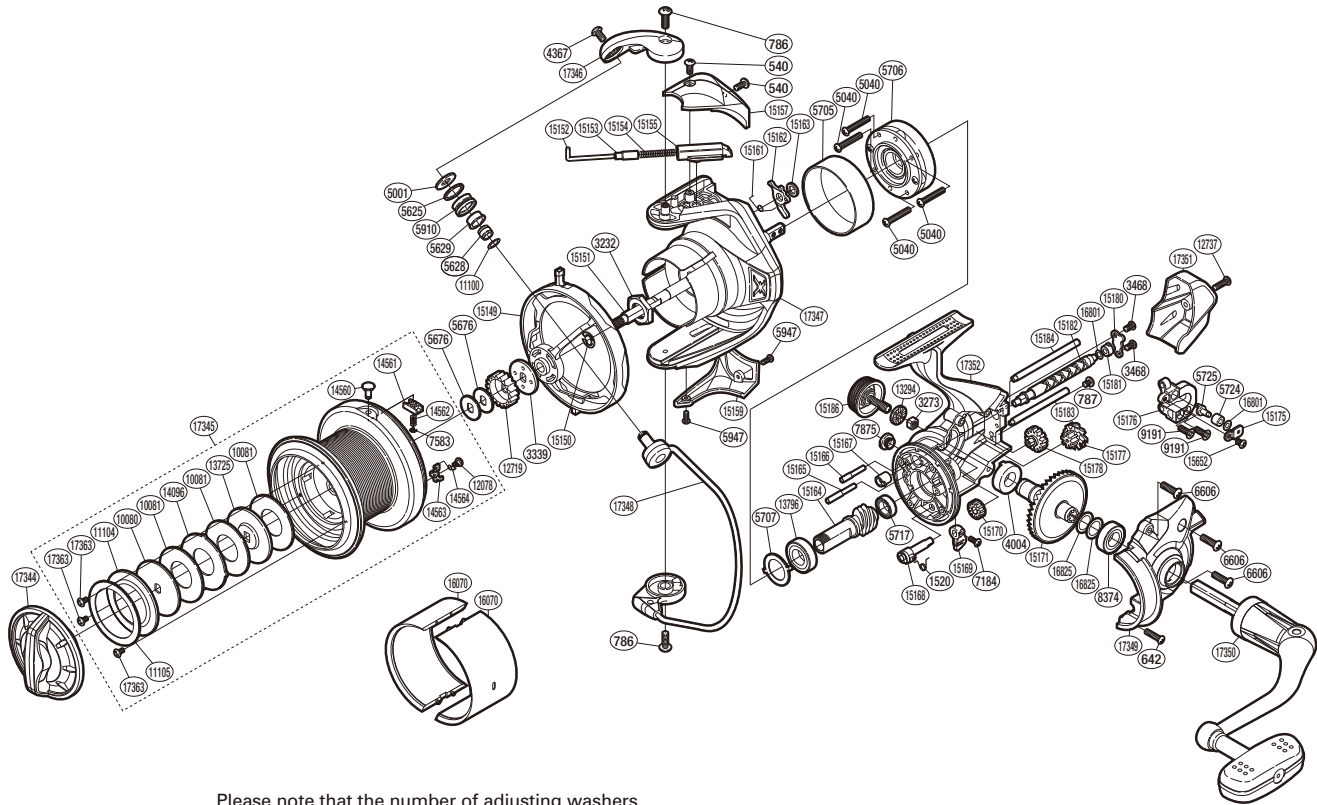

## SPC-14000XSB

Please note that the number of adjusting washers may not be the same as shown in the exploded views. (51SH359000G) (Adjustment will vary with each individual product.)

Part No.	Description	Part No.	Description	Part No.	Description
RD 0540	Screw	RD10080	Key Washer	RD15166	Idle Gear C Shaft
RD 0642	Screw	RD10081	Drag Washer	RD15167	Worm Bushing (Front)
RD 0786	Screw	RD11100	Washer	RD15168	Anti-Reverse Cam
RD 0787	Nut Lock Screw	RD11104	Seal Plate A	RD15169	Anti-Reverse Lever
RD 1520	Anti-Reverse Cam Spring	RD11105	Seal Plate B	RD15170	Idle Gear
RD 3232	Rotor Nut	RD12078	Screw	RD15171	Drive Gear
RD 3273	Handle Screw Lock	RD12719	Spool Support A	RD15175	Oscillating Pawl Cover
RD 3339	Spool Support B	RD12737	Screw	RD15176	Oscillating Slider
RD 3468	Screw	RD13294	Handle Screw Lock Washer	RD15177	Idle Gear B
RD 4004	Drive Gear Bushing	RD13725	Key Washer	RD15178	Idle Gear C
RD 4367	Screw	RD13796	Ball Bearing	RD15180	Worm Shaft Retainer
RD 5001	Line Roller Washer	RD14096	Eared Washer	RD15181	Worm Bushing (Rear)
RD 5040	Screw	RD14560	Line Clip	RD15182	Worm Shaft
RD 5625	Line Roller Spacer	RD14561	Line Clip Holder	RD15183	Oscillating Guide A
RD 5628	Line Roller Collar	RD14562	Line Clip Spring	RD15184	Oscillating Guide B
RD 5629	Line Roller Bushing	RD14563	Drag Click	RD15186	Handle Screw Cap
RD 5676	Spool Washer	RD14564	Drag Click Spring	RD15652	Screw
RD 5705	Roller Clutch Ring	RD15149	Line Safety Guard	RD16801	Washer
RD 5706	Roller Clutch Assembly	RD15150	E Lock	RD16825	Washer
RD 5707	Bearing Washer	RD15151	Main Shaft	RD17344	Drag Knob
RD 5717	Ball Bearing	RD15152	Bail Spring Guide A	RD17345	Spool Assembly
RD 5724	Oscillating Slider Bushing	RD15153	Bail Spring Guide A Support	RD17346	Bail Arm
RD 5725	Oscillating Pawl	RD15154	Bail Spring	RD17347	Rotor
RD 5910	Line Roller	RD15155	Bail Spring Guide B	RD17348	Bail Assembly
RD 5947	Screw	RD15157	Bail Spring Cover	RD17349	Side Cover
RD 6606	Screw	RD15159	Bail Hold Support Guard	RD17350	Handle Assembly
RD 7184	Screw	RD15161	Lever Spring	RD17351	Rear Protector
RD 7583	E Lock	RD15162	Bail Trip Lever	RD17352	Body
RD 7875	Oil Cap	RD15163	Washer	RD17363	Screw
RD 8374	Ball Bearing	RD15164	Pinion Gear		
RD 9191	Screw	RD15165	Idle Gear B Shaft	RD16070	Spool Economizer A (10000) (Accessory)