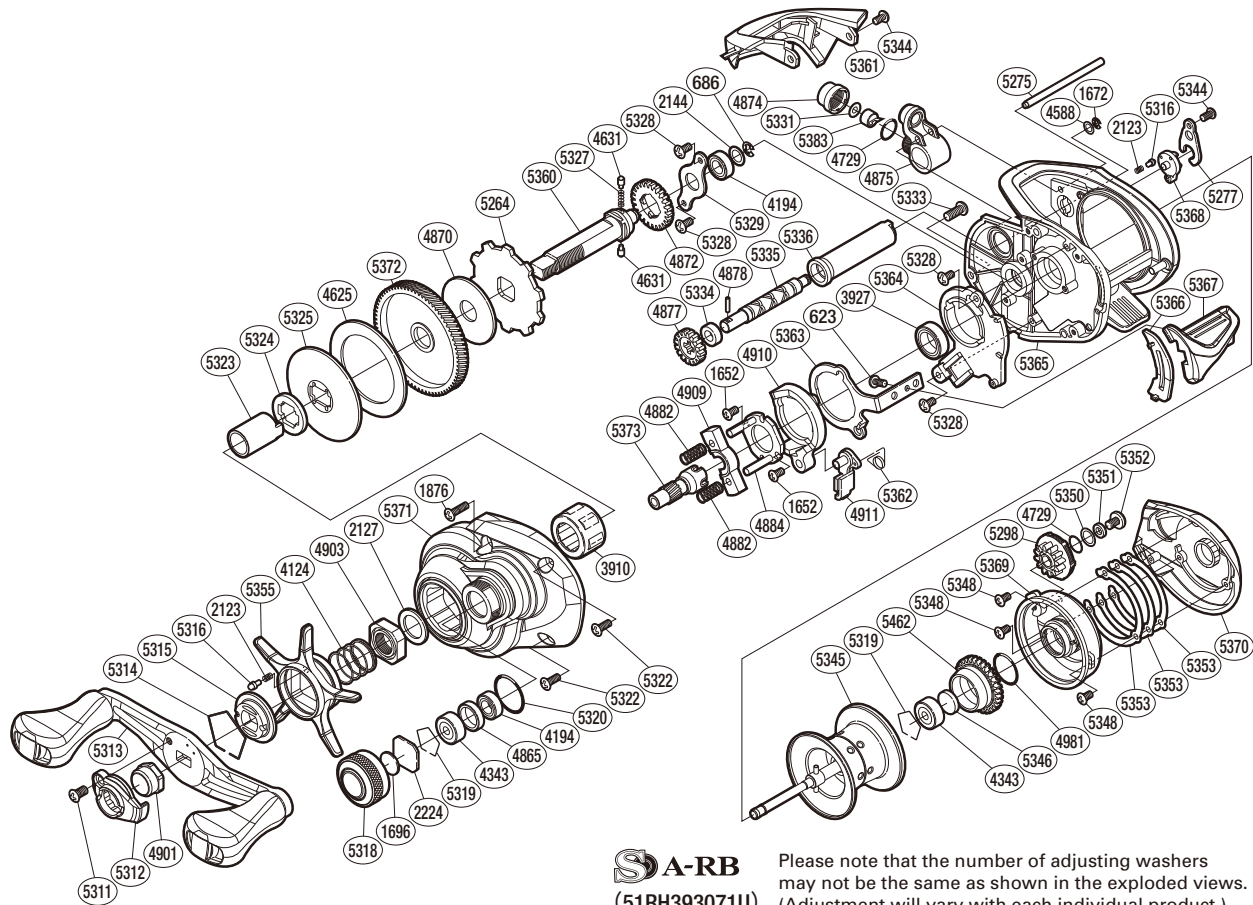

SHIMANO

CURADO S A-RB

CU-71XG

S A-RB
(51RH393071U)

Please note that the number of adjusting washers may not be the same as shown in the exploded views. (Adjustment will vary with each individual product.)

Part No.	Description	Part No.	Description	Part No.	Description
BNT0623	Screw	BNT4903	Star Drag Nut	BNT5336	Level Wind Guard
BNT0686	E Lock	BNT4909	Yoke	BNT5344	Screw
BNT1652	Screw	BNT4910	Clutch Cam	BNT5345	Spool Assembly
BNT1672	E Lock	BNT4911	Clutch Pawl	BNT5346	Spacer B
BNT1696	Cast Control Spacer	BNT4981	O Ring	BNT5348	Screw
BNT1876	Screw	BNT5264	Anti-Reverse Ratchet	BNT5350	Washer
BNT2123	Click Spring	BNT5275	Stabilizer Bar	BNT5351	Br Dial Spacer
BNT2127	Star Drag Spacer	BNT5277	Cam Lever Retainer	BNT5352	Screw
BNT2144	Washer	BNT5298	Brake Dial	BNT5353	Washer
BNT2224	Spool Tension Spacer	BNT5311	Screw	BNT5355	Star Drag
BNT3910	Roller Clutch Bearing	BNT5312	Handle Nut Plate	BNT5360	Drive Shaft
BNT3927	Ball Bearing	BNT5313	Handle Assembly	BNT5361	Level Wind Protector
BNT4124	Star Drag Spring	BNT5314	Click Plate Retainer	BNT5362	Clutch Pawl Spring
BNT4194	Ball Bearing	BNT5315	Star Drag Click Plate	BNT5363	Clutch Plate
BNT4343	Ball Bearing	BNT5316	Click Pin	BNT5364	Clutch Guard
BNT4588	Washer	BNT5318	Cast Control Cap	BNT5365	Frame
BNT4625	Drag Washer	BNT5319	Bearing Retainer	BNT5366	Clutch Bar Guide
BNT4631	Idle Gear Pin	BNT5320	O Ring	BNT5367	Clutch Bar
BNT4729	O Ring	BNT5322	Screw	BNT5368	B Side Plate Cam Lever
BNT4865	Bearing Spacer	BNT5323	Roller Clutch Inner Tube	BNT5369	Brake Case
BNT4870	Drag Washer	BNT5324	Key Washer Spacer	BNT5370	Right Side Plate
BNT4872	Idle Gear	BNT5325	Key Washer	BNT5371	Left Side Plate
BNT4874	Pawl Cap	BNT5327	Idle Gear Spring	BNT5372	Drive Gear
BNT4875	Line Guide	BNT5328	Screw	BNT5373	Pinion Gear
BNT4877	Idle Gear	BNT5329	Drive Shaft Retainer	BNT5383	Line Guide Pawl
BNT4878	Worm Shaft Pin	BNT5331	Spacer	BNT5462	Brake Ring Gear
BNT4882	Yoke Spring	BNT5333	Screw		
BNT4884	Clutch Cam Retainer	BNT5334	Bushing		
BNT4901	Handle Nut	BNT5335	Worm Shaft	BNT4692	B-100 Oil (accessory)